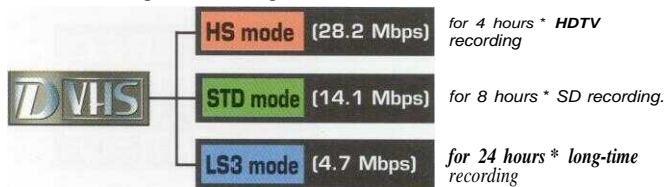

D-VHS Format

D-VHS is a totally digital recording format, separate from analog S-VHS and VHS. You can use it to record from HD (high definition) digital sources at 28.2 Mbps (HS mode) and maintain all the quality of the original. The 50 Gigabyte high capacity of the D-VHS tape* will let you fit an entire HD feature film broadcast on a single cassette with room to spare. You can also record an SD (standard definition) digital broadcast as-is at 14.1 Mbps (STD mode), or convert analog NTSC broadcasts to digital and record them at 4.7 Mbps to store 24 hours* of programming on a single cassette.

HM-DH30000 Digital Recording Modes

* Per DF 480 cassette
Mbps = Mega bits per second

Full Spec HDTV Compatible

The HM-DH30000's D-VHS recording formats offer compatibility with all 18 ATSC broadcasting formats. With the D-VHS HS mode (28.2 Mbps) and the overwhelming data storage capacity of a D-VHS cassette (50 Gigabytes), the HM-DH30000 will let you record high definition sources including 1080i or 720p ATSC broadcasts* and maintain all of their original quality. The STD mode (14.1 Mbps) can be used to record SD sources such as 480p** and 480i ATSC broadcasts. And with the built-in MPEG2 encoder you will also be able to make digital recordings from analog NTSC sources in the HS***, STD or LS3 mode. Throughout the full spectrum of format specifications, the HM-DH30000 assures full access and full enjoyment.

*Requires compatible set-top box with IEEE 1394 connection
**Depending on the bit rate. HS mode may be applicable
*** Recorded signal will be 480i

Multi-Format Recording/Playback Compatibility

Where versatility is concerned, the HM-DH30000 knows no peer. With three D-VHS recording modes the HM-DH30000 covers a wide range of digital recording needs. And to make sure you can continue enjoying your collection of analog VHS tapes, this deck also supports Super VHS, Super VHS ET and VHS recording and playback. Protect your home entertainment assets with the HM-DH30000 and enjoy the past, present and future of video.

5.1ch Dolby Digital/2ch Linear PCM Audio Optical Output

The 5.1ch Dolby Digital Output is capable of transferring signals at 640 kbps for enjoyment of Dolby Digital surround at full-spec performance. The connectors are optical to assure high quality audio reproduction through your audio system. 2ch Linear PCM Audio Output capability allows high quality audio performance even if your audio systems doesn't have a Dolby Digital decoder.

Copyright © 2001. Victor Company of Japan, Limited (JVC). All Rights Reserved.

MPEG2 Decoder Built-in for Direct Connection to HDTV

Converts a recorded MPEG2 signal into Component output signals (Y/PB/PR) to allow direct connection to an HDTV equipped with Component input terminals.

Playback Picture Format Converter

You can choose the output format that matches your current home theater environment, as well as any system upgrades you make later on.

Recorded Format	Selectable Playback Output
1080i	1080 / 480i
720p	1080 / 720p / 480i
480p	480p / 480i
480i	480i

Video Navigation

Have an easy time finding what you want to watch.

- **Tape Number Sorting**
  Looks for a tape by its number and displays the tape title you've input for it.
- **Rec Date Sorting**
  Lists programs by the date they were recorded on.
- **Category Sorting**
  Programs can be categorized into 15 different types, such as movies and sports.

D-Theater Ready