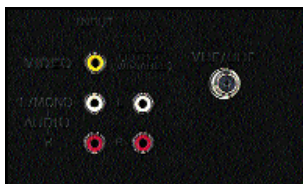

AV-20321

Key Features

- 20" Diagonal Full Square Dark Tinted Picture Tube
- Hyper Scan High Speed Channel Changer
- Super Command Unified Remote w/TV/VCR Button
- Super Command Scrolling OSD
- Return+
- Multi-function Timer with Sleep Timer
- XDS Auto Clock Set
- Noise Muting
- V-Chip & Channel Guard

Inputs/Outputs

- 2 AV Inputs (1 Front/1 Rear)
- 1 Front Headphone Jack
- 1 Fixed Audio Output
- 1 RF Input

C-20310

Key Features

- 20" Diagonal Full Square Dark Tinted Picture Tube
- New Hyper Scan High Speed Channel Changer
- Super Command Unified Remote w/TV/VCR Button
- Super Command Scrolling OSD
- Return+
- Multi-function Timer with Sleep Timer
- XDS Auto Clock Set
- Noise Muting
- V-Chip & Channel Guard

Video & System Features

- Standard/Choice/Game Mode
- Black Level Expansion
- Apacon
- English, French, and Spanish Menus
- Closed Captions w/Text

Sound Feature

- Front Firing Speaker

Inputs/Outputs

- 1 Front AV Input
- 1 Rear AV Input (Bridged)
- 1 Front Earphone Jack
- 1 RF Input

C-13310

Key Features

- 13" Diagonal Full Square Dark Tinted Picture Tube
- Hyper Scan High Speed Channel Changer
- Super Command Unified Remote w/TV/VCR Button
- Super Command Scrolling OSD
- Return+
- Multi-function Timer with Sleep Timer
- XDS Auto Clock Set
- Noise Muting
- V-Chip & Channel Guard