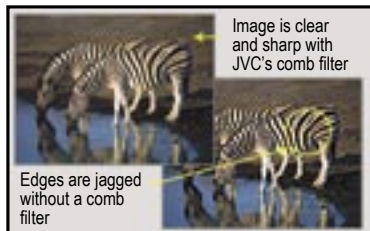

## High Quality Picture & Sound Features

- **Real Flat CRT with INVAR Shadow Mask** – the special alloy used with JVC's real flat CRT with INVAR Shadow Mask provides superior contrast and brightness

- **3 Line Digital Comb Filter** – this digital comb filter helps reduce distracting picture anomalies such

as hanging dots, color bleeding, and other cross color interference. Note the jagged edges on the stripes in the right hand image

- **16:9 Raster Compression Mode** – provides the truest, highest playback resolution possible for any anamorphic DVD by scanning only the video image and not the black bars on the top and bottom of the screen

- **Selectable VSM** – allows you to choose when you want to apply Velocity Scan Modulation's edge sharpening technology

- **5 Video Status Modes** – choose from D6500K, the standard color temperature for films; Theater, for a rich film-like look when viewing in a dimly lit room; Dynamic, to heighten contrast and boost brightness for a more vibrant image; Game, for playing video games; and Standard, the preset for everyday normal viewing