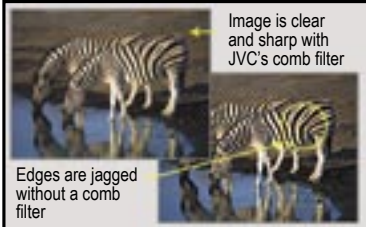

- **3 Line Digital Comb Filter** – this digital comb filter helps reduce distracting picture anomalies such

as hanging dots, color bleeding, and other cross color interference. Note the jagged edges on the stripes in the right hand image

- **4 Selectable Aspect Modes** – selectable aspect modes let you choose the aspect ratio to suit your preferences. Standard signal modes include Regular/Panorama/Cinema/Full

- **Selectable VSM** – allows you to choose when you want to apply Velocity Scan Modulation's edge sharpening technology