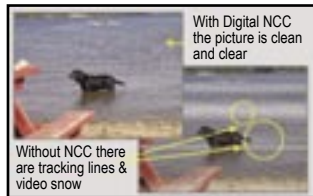

High Quality Picture & Sound Features

- **Real Flat CRT HDTV with D.I.S.T. 1080i** – JVC's D.I.S.T. 1080i seamlessly upconverts any video source to 1080i which drastically reduces jagged edges and increases the resolution of any video source
- **ATSC / QAM Reception Capabilities** – A built-in ATSC tuner allows you to receive over-the-air digital terrestrial broadcasts. Clear QAM tuner allows you to receive unscrambled digital cable signals
- **HD Range Digital Super Detail Circuitry (DSD)** – this JVC exclusive state-of-the-art focusing technology works to keep the picture completely focused for both still and active images. It is especially beneficial in high action scenes where there

is often less contrast on the edges of fast moving objects. HD DSD enhances the edges of these objects to minimize blur and recreate a picture as sharply focused as the original

- **16Mega 10bit 3D Y/C with 3D Noise Reducing Comb Filter** – this digital comb filter employs 10bit A/D converters to enhance Y/C output thereby drastically reducing dot crawl and other cross color interference that can occur from ordinary frame sampling

- **Digital Noise Clear Circuitry (NCC)** – Digital NCC reduces the video snow and even tracking lines commonly found in older video sources such as classic VHS tapes and your favorite old home movies