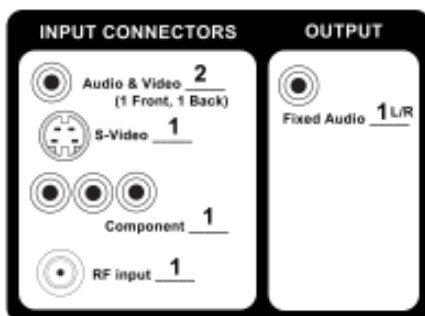

AV27D305

AV Television

JVC

Replaces:
AV27D304
AV37D303

Description

Advanced features and ultimate performance is what this 27" Stereo TV is all about. 3-Line Digital Comb Filter, Component Video Input, TheaterPro 6500K Color Temperature Setting, S-Video Input, 3 AV Inputs, XDS Auto Clock Set with ID Display and BBE High Definition Audio deliver a picture more vibrant, and sound more natural than any other standard definition TV.

Specifications

Weight 72.8 lbs.
Width 29 5/8"
Height 23 1/4"
Depth 21"

Features

- 3-Line Digital Comb Filter
- Component Video Input
- Illuminated Universal Remote with TV, VCR and DVD Control Capability
- S-Video Input
- 600 Lines Horizontal Resolution
- Hyper Scan High Speed Channel Changer
- 27" Diagonal Full Square Dark Tinted Picture Tube
- New Half Tone On Screen Display
- Return +
- Plug in Menu
- Theater Status (Standard, Theater and Dynamic Modes)
- Multi-Function Timer
- Sleep Timer
- Channel Guard
- Closed Caption w/Text
- Black Level Expansion
- Apacon
- V-Chip
- XDS Auto Clock Set with ID Display

Sound Features

- BBE High Definition Audio
- MTS Stereo with SAP
- Hyper Surround Sound
- Front Firing Side Speakers
- Audio Output 1.2 Watts x 2 Speakers
- Fixed Audio Output