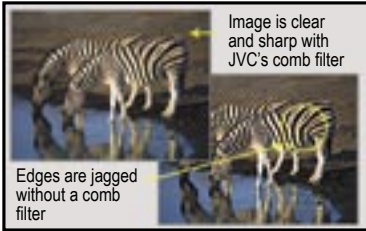

- **Real Flat CRT with INVAR Shadow Mask** – the special alloy used with JVC's real flat CRT with INVAR Shadow Mask provides superior contrast and brightness

- **3 Line Digital Comb Filter** – this digital comb filter helps reduce distracting picture anomalies such

as hanging dots, color bleeding, and other cross color interference. Note the jagged edges on the stripes in the right hand image

- **16:9 Raster Compression Mode** – provides the truest, highest playback resolution possible for any anamorphic DVD by scanning only the video image and not the black bars on the top and bottom of the screen