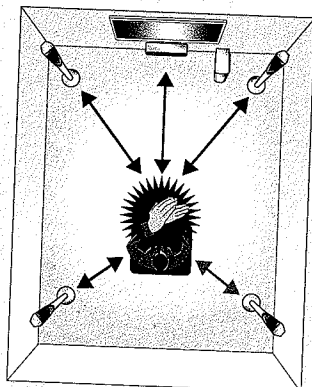

Hand Clap Surround Setup

Setting up a home theater can be time-consuming and even confusing. Normally, you have to check which speaker channels (front, center and surround) you have installed, the distance of each speaker from the listening position, and the level of each speaker.

But with JVC's Smart Surround Setup it takes just seconds to set up the acoustic environment of your home theater. Clap your hands, and the delay times of all channels are set individually, and the level of each speaker is automatically trimmed — optimized for your listening position. You can even fine-tune the settings if you prefer.

Setup information is displayed for easy confirmation, further enhancing setup convenience.

Hand Clap Surround Setup

1000-Watt High Power Systems with 9 7/8" (25cm) Powered Subwoofer

JVC home theater systems include a multitude of high-power units boasting max power in excess of 1000 watts. The pulsating power is fully exploited by the large, 9 7/8" (25cm) subwoofer that delivers a hard-hitting, deeply resonant bass to intensify your movie-viewing — and listening — experience. The internal construction of the large subwoofer also contributes to the superior sound. The speaker unit is housed in a large — 20-liter internal volume — wooden enclosure, and its engineering ensures superior power linearity. A partition board separates the amplifier section from the speaker, which prevents the noise that could otherwise be generated by signal interference, and drastically improves the unit's clarity and accuracy.