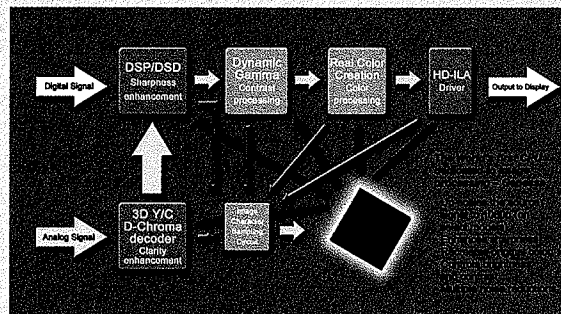

Genessa CPU Diagram

TV picture is simulated.