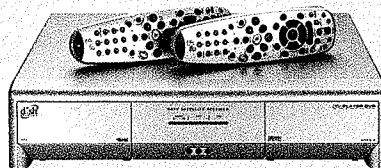

JVC/DISH TU-DVR942