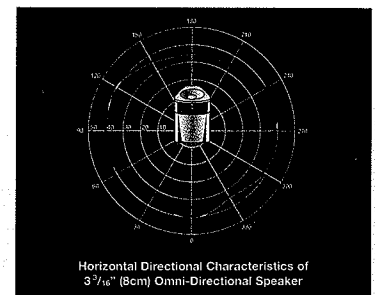

Omni-Directional Surround Speaker