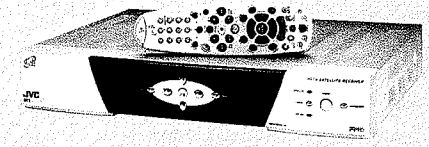

JVC/DISH 811
An ideal choice if you do not need the hard drive recording functionality of the TU-DVR942.