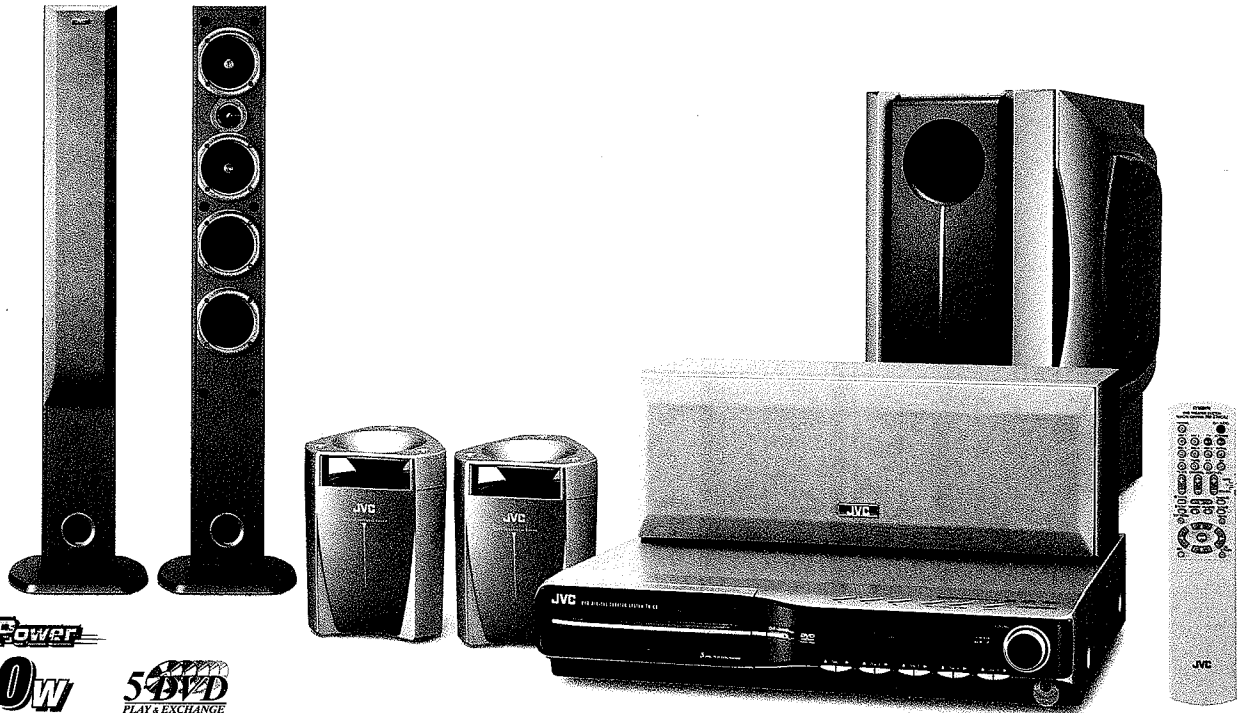

But with JVC's Smart Surround Setup it takes just seconds to set up the acoustic environment of your home theater. Clap your hands, and the delay times of all channels are set individually, and the level of each speaker is automatically trimmed — optimized for your listening position. You can even fine-tune the settings if you prefer.

Setup information is displayed for easy confirmation, further enhancing setup convenience.

Hand Clap Surround Setup

1000-Watt High Power Systems with 9 7/8" (25cm) Powered Subwoofer

JVC home theater systems include a multitude of high-power units boasting max power in excess of 1000 watts. The pulsating power is fully exploited by the large, 9 7/8" (25cm) subwoofer that delivers a hard-hitting, deeply resonant bass to intensify your movie-viewing — and listening — experience. The internal construction of the large subwoofer also contributes to the superior sound. The speaker unit is housed in a large — 20-liter internal volume — wooden enclosure, and its engineering ensures superior power linearity. A partition board separates the amplifier section from the speaker, which prevents the noise that could otherwise be generated by signal interference, and drastically improves the unit's clarity and accuracy.

9 7/8" (25cm) Powered Subwoofer with 1000W Mega Power

Mega Power
1000w
5-DVD
 PLAY & EXCHANGE

TH-C7
DVD Digital Theater System

5-disc changer DVD-Audio/Video system with 1000W mega power and progressive scan compatibility — featuring large floor-standing front and Omni-Directional surround speakers, and “hand-clap” surround setup