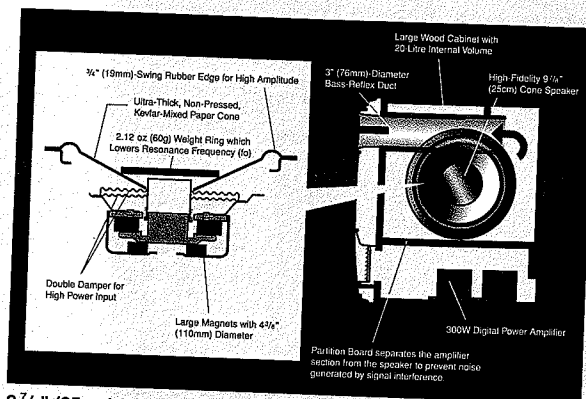

9 7/8" (25cm) Powered Subwoofer with 1000W Mega Power