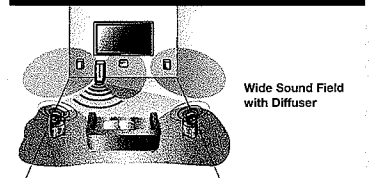

Omni-Directional Surround Speaker