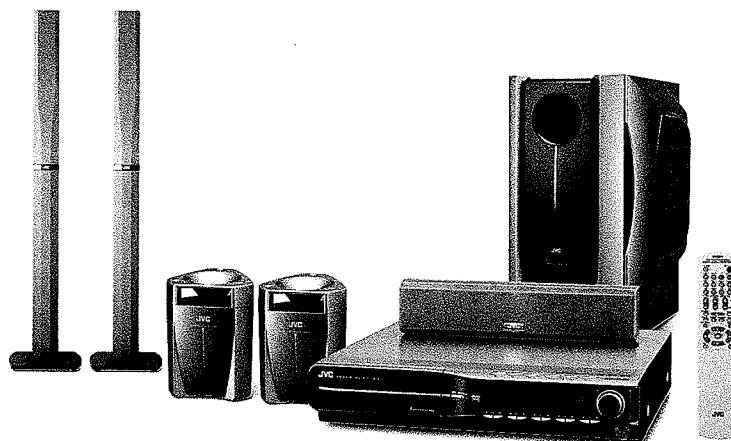

Mega Power
1000W

5 DVD
PLAY & EXCHANGE