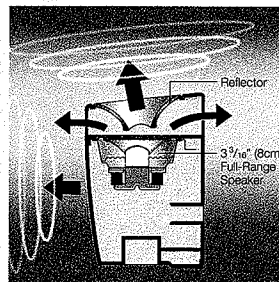

Omni-Directional Surround Speaker