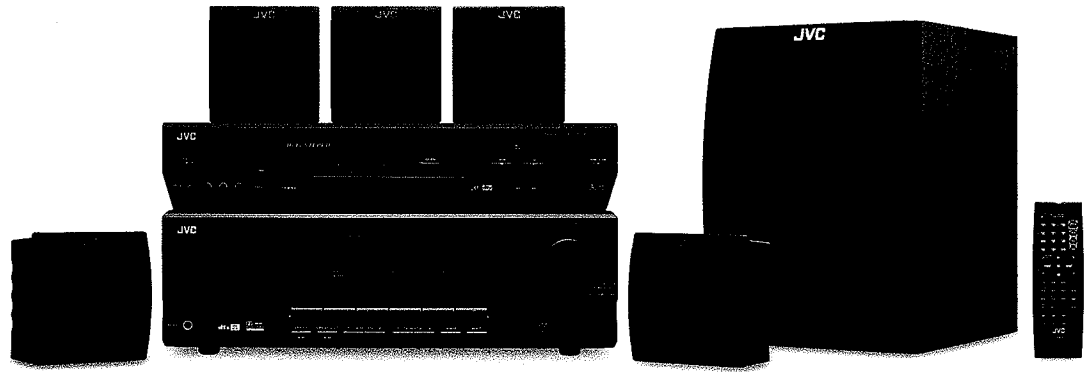

Theater Pack