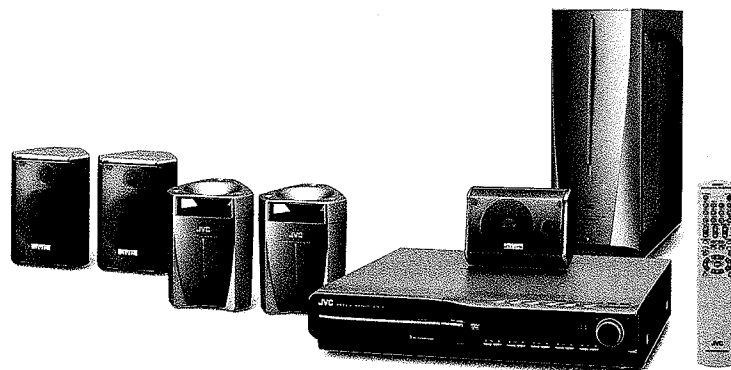

Mega Power
1000W

5 DVD
PLAY & EXCHANGE

TH-C5
DVD Digital Theater System

5-disc changer DVD-Audio/Video system with 1000W mega power — featuring progressive scan compatibility, “hand-clap” surround setup, and Omni-Directional Surround Speakers

- 5.1ch Dolby Digital, DTS and Dolby Pro Logic II Decoders Built-in System • Power Output: Front / Center / Surround: 167 watts per channel* Subwoofer: 167 watts** • Playable Formats: DVD-Audio/Video, DVD-RAM / -RW, DVD-R (Video Format), CD, CD-R/RW, SVCD/VCD, MP3/WMA/JPEG Digital Still (CD-R/RW / DVD-R/RW) • VFP (Video Fine Processor) • Variable Search/Slow (Forward/Reverse)
- Resume Function • 6-Step Zoom-Up (Jpeg 2-Step)
- Magnetically shielded front/center speakers

- DVD-Audio/WMA playback • 5-disc changer Digital Theater System with 1000W Mega Power • Digital Direct Progressive Scan Output for smooth and high-resolution pictures
- DVD-RAM playback • Ultra-High Performance One-Chip AV Decoder
- Easy “hand-clap” surround setup — Smart Surround Setup Version 2.0
- DVD Express Play Start • 192kHz/24-bit Audio D/A Converter
- 12-bit/108MHz Video D/A Converter

- Omni-Directional (Ver. 2) Surround Speakers for a wider sound field and realistic acoustic ambience • Floor-standing front speakers and 2-way center speaker • Large 2-way center speaker with punched metalgrille
- ALL CHANNEL STEREO Mode
- Large 9⁷/₈” (25cm) powered subwoofer • Multi-Brand TV & VCR Remote Control with sliding lid — for easy, integrated control

* min. RMS, driven into 3 ohms at 1kHz with no more than 10% total harmonic distortion
** min. RMS, driven into 3 ohms at 100Hz with no more than 10% total harmonic distortion

Mega Power
1000W

5 DVD
PLAY & EXCHANGE

TH-C4
DVD Digital Theater System