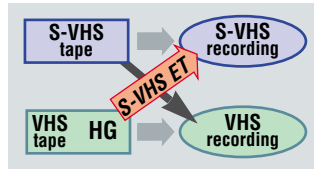

Super VHS ET (Expansion Technology)*

Lets you record high-resolution **Super VHS signals** on the more widely available **VHS tapes** (high grade recommended), thus delivering an over-60% boost in horizontal resolution at the touch of a button.

* Depending on tape quality some noise may appear when viewing EP recordings.

Special Effects Playback with 4MB Frame Memory

- **1.5x Playback** lets you speed up your viewing to reduce a 1-hour program to 40 minutes with a noiseless picture. (Audio is not played back.)
- **Smooth Slow Motion** lets you take a closer, distortionless look at those close calls and great plays.

Video Navigation System

Information on the programs you record is stored in **VCR's internal memory** – about **2000 titles!** So, to watch something you've recorded, just browse through the program lists – these can be listed by the **tape number** assigned to each cassette, **date** of recording, or program **category** (like movies, sports, news, etc.).

Easy Programming Options

Three recording functions to simplify timer recording.

- **VCR Plus+** for instant timer programming just by inputting a PlusCode™ number. You won't have to go through a lengthy set-up process either, since VCR Plus+ Guide Channels are set "on-the-fly" while you program.*
- **Express Programming** for easy manual timer setting just by following a single row of buttons on the remote.
- **24-Hr. Quick Programming** for simple timer setting of a program within 24 hours by push-and-turning the Advanced Jog dial.

Either way you go, you get worry-free timer recording because the **Permanent Program** function keeps programmed timer information **in the deck's memory** even if power is interrupted. **You won't have to re-program the timer after a power outage!**

Advanced Jog Dial on VCR

Everything from **frame-by-frame** playback to **variable-speed search** and **slow motion**, pause are precisely controllable by push-and-turning operation of the Jog Dial right on the front of the VCR. And 24-Hr. Quick Programming function offers simple timer setting.

Plug & Play

Simply hook up the antenna and **plug in the VCR!** You get...

1. **Auto Clock Setting**, including current time and date, as well as biannual **Auto Daylight Saving Time** adjustments.
   - **Auto Tuner Setting** to lock-in all receivable channels in your area.
2. With JVC, getting your VCR up and running is as easy as **Plug & Play!**

SQPB (S-VHS Quasi Playback)

Allows VHS VCR to **play back a tape recorded in Super VHS**, with regular VHS resolution. It is a convenient way to watch tapes recorded using an S-VHS deck or camcorder.*

And Much More...