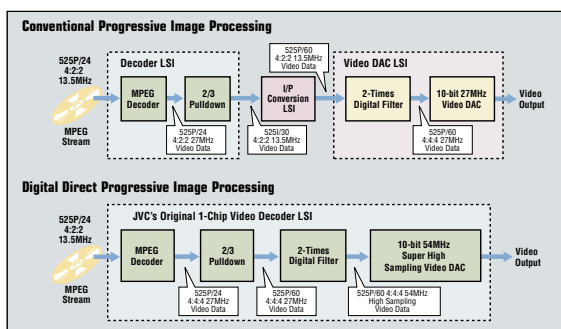

DVD Audio is the Global Standard
DVD Audio is the global standard created in conjunction with the ISC (International Steering Committee), three international record industry associations (RIAA, RIAJ and IFPI), five major international home entertainment software makers, and hardware and software makers in the world.

Superior advantages include:

1. **Specifications that far exceed those of Audio CD:**
  The highest-quality stereo sound reproduction with a dynamic range of 144dB using a high 192kHz sampling frequency and a high 24-bit rate.
2. **Realistic multi-channel sound:**
  Six channels of sound sampled at 96kHz and quantized with 24 bits for totally discrete multi-channel digital sound.
3. **Versatile interactive options:**
  Moving pictures, browsable information, more.

High-bit (10-bit)/Super High Sampling (54MHz) Video D/A Converter

Additional bits and a super high sampling frequency ensure detailed high-quality images and clear, pure colors when you view DVD movies.

Versatile VFP

(Video Fine Processor)

With seven parameters to adjust (gamma curve, brightness, contrast, color, tint, sharpness and Y delay), the processor gives you the exceptional versatility to control images, according to your personal preferences.

Innovative 7-disc Carousel Changer

The XV-FA900BK/902SL is a compact, space-saving 7-disc carousel changer no larger than a typical 5-disc player.

You can conveniently play a mix of seven DVDs, CDs, CD-Rs, CD-RWs, VCDs and MP3/JPEG files on CD-R/RW. What's more, the Play & Exchange feature lets you change six discs while the seventh is played, and enjoy continuous, non-stop entertainment.

3D-PHONIC for Virtual Surround Sound

Enjoy 3-dimensional theater sound from just two speakers up front. JVC 3D-PHONIC is ready for Dolby Digital as well as Dolby Pro Logic.

Note: Some CD-R, CD-RW (Linear PCM)/MP3/JPEG/SVCD/VCD discs, as well as some DVD-R discs, may not be played properly depending on their condition.