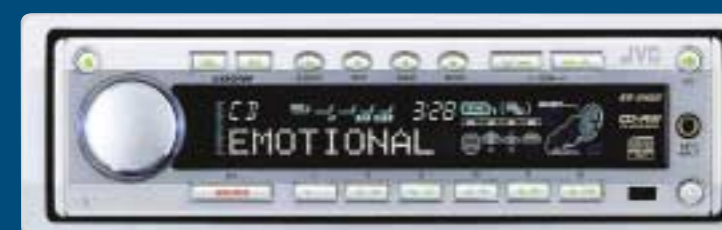

CHANGER CONTROL CD RECEIVER KD-SH55

- POP-OUT ROTARY ENCODER
- DETACHABLE
- 50W x 4
- CD-R
- CD-RW
- IEQ
- 24-BIT DAC
- 2 LINE OUT
- HS-III
- CD TEXT
- MP3 INPUT
- STATION NAME REGIST.
- CARD REMOTE

www.jvc.co.jp/digifine21

EL KAMELEON

The Smart Anti-Theft Design

What they can't see, they can't steal. ELKAMELEON, JVC's smart anti-theft system, turns the headunit totally invisible, making it blend evenly into your car's dash.

ELKAMELEON lets you make your mobile entertainment system an extension of your lifestyle.