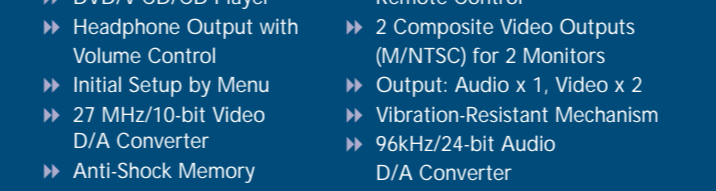

MOBILE VIDEO CASSETTE PLAYER (NTSC)	KV-V8
S-VHS Quasi-Playback (SQPB)	Advanced Digital Tracking
4-Head Hi-Fi Stereo	Self-Illuminated Function Keys
Horizontal/Vertical Installation	Audio Select on Remote
Input: Video x 1, Audio x 1	Output: Video x 1, Audio x 1