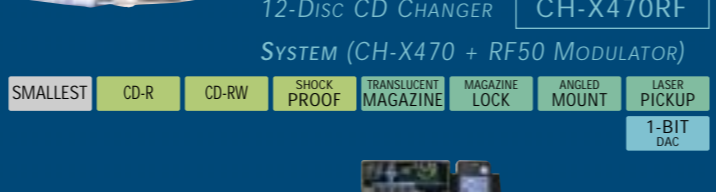

12-DISC CD CHANGER	CH-X470RF						
SMALLEST	CD-R	CD-RW	SHOCK PROOF	TRANSPARENT MAGAZINE	MAGAZINE LOCK	ANGLED MOUNT	LASER PICKUP