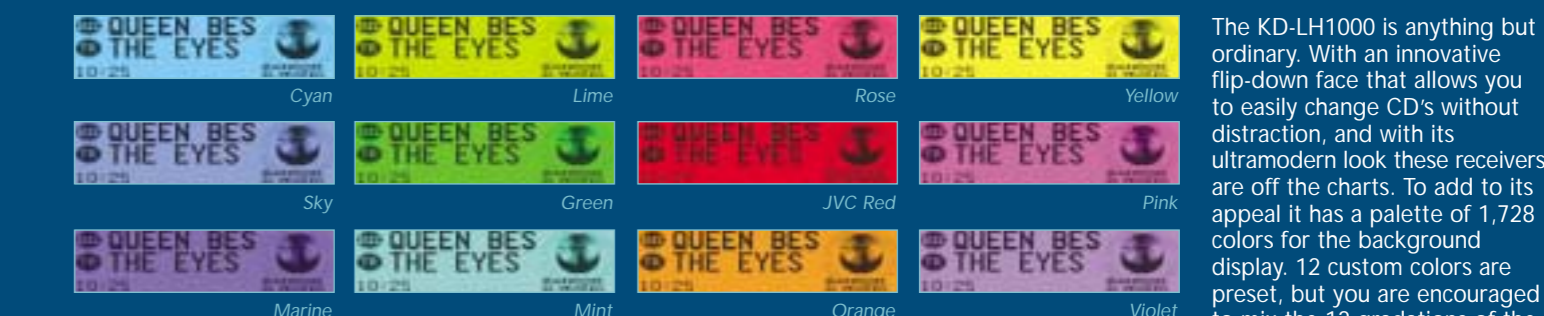

12 custom display colors are preset but you can choose your own custom display with 1,728 colors available at your fingertips.

The KD-LH1000 is anything but ordinary. With an innovative flip-down face that allows you to easily change CD's without distraction, and with its ultramodern look these receivers are off the charts. To add to its appeal it has a palette of 1,728 colors for the background display. 12 custom colors are preset, but you are encouraged to mix the 12 gradations of the red, green and blue primary colors to create a background all your own.