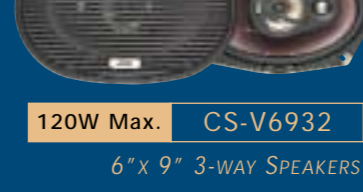

120W Max.	CS-V6932
6" x 9" 3-WAY SPEAKERS