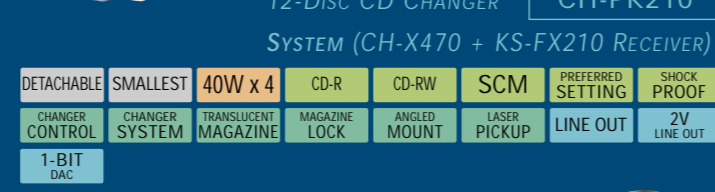

12-DISC CD CHANGER	CH-PK210						
DETACHABLE	SMALLEST	40W x 4	CD-R	CD-RW	SCM	PREFERRED SETTING	SHOCK PROOF
CHANGER CONTROL	REPEAT	MP3 INPUT	FULL LOGIC	SOUND REMOTE	DOLBY B	HS-II	2 LINE OUT