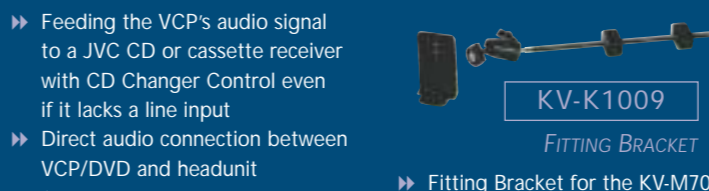

FITTING BRACKET	KV-K1009
Fitting Bracket for the KV-M700	Versatile Left/Right Side Mount
360-Degree Rotating Neck