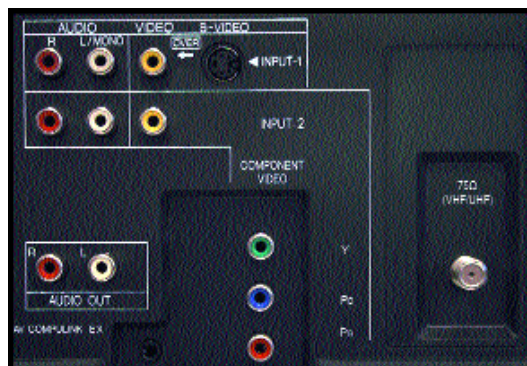

JVC's Superior Real Color
& Detail Creation

Standard Color & Detail

Velocity Scan Modulation ...

JVC's Velocity Scan Modulation circuitry varies the electron beam's horizontal scanning speed to help accentuate the differences in picture brightness to sharpen the edges of images — creating an exceptional, vibrant and clear picture. New this year, Velocity Scan Modulation can be turned on or off on select models. (Not available on AV-14F703.)

Inputs/Outputs

- 1 DVD Component Input
- 1 S-Video Input
- 2 Rear AV Inputs
- 1 Front AV Input
- 1 RF Input
- 1 Monitor Output
- 1 Headphone Jack

AV-27F703

Key Features

- 27" Diagonal Pure Flat Picture Tube with INVAR Shadow Mask
- 750 Lines Horizontal Resolution
- 3 Line Digital Comb Filter
- New Velocity Scan Modulation
- Real Color and Detail Creation
- Dynamic Focus
- New Theater Pro (D6500K)
- New On-Timer Volume Setup
- Hyper Scan High Speed Channel Changer
- Illuminated Universal Remote w/TV, VCR, Cable Box and DVD Control
- New Interactive Plug In Menu
- New Front Panel Lock
- New Auto Shutoff
- Return+
- Multi-function Timer w/Sleep Timer
- XDS Auto Clock Set
- V-Chip & Channel Guard
- Energy Star Compliant

Video Features

- New Icon-based OSD w/Half Tone
- New 16:9 Mode
- New XDS ID Display
- Adjustable White Balance
- Black Level Expansion
- English, French, and Spanish Menus
- Closed Captions w/Text
- Noise Muting

AV-27F713

Key Features

- 27" Diagonal Pure Flat Picture Tube with INVAR Shadow Mask
- 750 Lines Horizontal Resolution
- 3 Line Digital Comb Filter
- New Velocity Scan Modulation
- Real Color and Detail Creation
- Dynamic Focus
- New Theater Pro (D6500K)
- New On-Timer Volume Setup
- Hyper Scan High Speed Channel Changer
- Illuminated Universal Remote w/TV, VCR, Cable Box and DVD Control
- New Interactive Plug In Menu
- New Front Panel Lock
- New Auto Shutoff
- Return+
- Multi-function Timer w/Sleep Timer
- XDS Auto Clock Set
- V-Chip & Channel Guard
- Energy Star Compliant