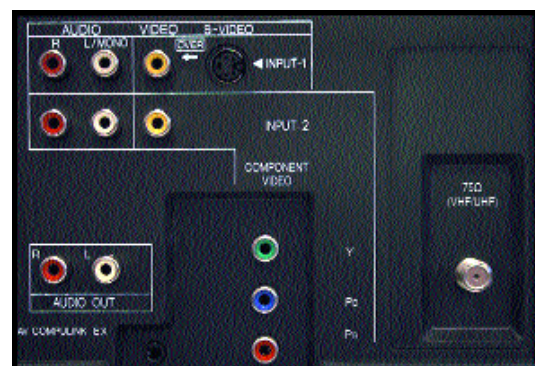

AV-27F713

Key Features

- 27" Diagonal Pure Flat Picture Tube with INVAR Shadow Mask
- 750 Lines Horizontal Resolution
- 3 Line Digital Comb Filter
- New Velocity Scan Modulation
- Real Color and Detail Creation
- Dynamic Focus
- New Theater Pro (D6500K)
- New On-Timer Volume Setup
- Hyper Scan High Speed Channel Changer
- Illuminated Universal Remote w/TV, VCR, Cable Box and DVD Control
- New Interactive Plug In Menu
- New Front Panel Lock
- New Auto Shutoff
- Return+
- Multi-function Timer w/Sleep Timer
- XDS Auto Clock Set
- V-Chip & Channel Guard
- Energy Star Compliant

Video Features

- New Icon-based OSD w/Half Tone
- New 16:9 Mode
- New XDS ID Display
- Adjustable White Balance
- Black Level Expansion
- English, French, and Spanish Menus
- Closed Captions w/Text
- Noise Muting

AV-27F803

Key Features

- 27" Diagonal Pure Flat Picture Tube with INVAR Shadow Mask
- 750 Lines Horizontal Resolution
- Digital 4 Mega10bit 3D Y/C Comb Filter
- New Dual Tuner PIP w/EZ Surf
- New Velocity Scan Modulation
- Real Color and Detail Creation
- Dynamic Focus
- Noise Clear Circuitry
- New Theater Pro (D6500K)
- New On-Timer Volume Setup
- Hyper Scan High Speed Channel Changer
- Illuminated Universal Remote w/TV, VCR, Cable Box and DVD Control
- New Interactive Plug In Menu
- New Front Panel Lock
- New Auto Shutoff
- Return+
- Multi-function Timer w/Sleep Timer
- XDS Auto Clock Set
- V-Chip & Channel Guard
- Energy Star Compliant