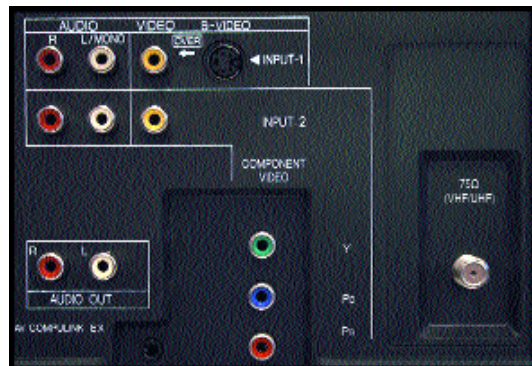

AV-36F703

Key Features

- 36" Diagonal Pure Flat Picture Tube with INVAR Shadow Mask
- 850 Lines Horizontal Resolution
- 3 Line Digital Comb Filter
- New Velocity Scan Modulation
- Real Color and Detail Creation
- Dynamic Focus
- New Theater Pro (D6500K)
- New On-Timer Volume Setup
- Hyper Scan High Speed Channel Changer
- Illuminated Universal Remote w/TV, VCR, Cable Box and DVD Control
- New Interactive Plug In Menu
- New Front Panel Lock
- New Auto Shutoff
- Return+
- Multi-function Timer w/Sleep Timer
- XDS Auto Clock Set
- V-Chip & Channel Guard
- Energy Star Compliant

Video Features

- New Icon-based OSD w/Half Tone
- New 16:9 Mode
- New XDS ID Display
- Adjustable White Balance
- Black Level Expansion
- English, French, and Spanish Menus
- Closed Captions w/Text
- Noise Muting

AV-36F713

Key Features

- 36" Diagonal Pure Flat Picture Tube with INVAR Shadow Mask
- 850 Lines Horizontal Resolution
- 3 Line Digital Comb Filter
- New Velocity Scan Modulation
- Real Color and Detail Creation
- Dynamic Focus
- New Theater Pro (D6500K)
- New On-Timer Volume Setup
- Hyper Scan High Speed Channel Changer
- Illuminated Universal Remote w/TV, VCR, Cable Box and DVD Control
- New Interactive Plug In Menu
- New Front Panel Lock
- New Auto Shutoff
- Return+
- Multi-function Timer w/Sleep Timer
- XDS Auto Clock Set
- V-Chip & Channel Guard
- Energy Star Compliant