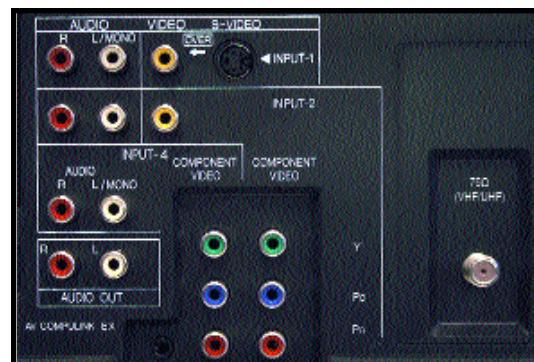

Inputs/Outputs

- 2 DVD Component Inputs
- 1 S-Video Input
- 2 Rear AV Inputs
- 1 Front AV Input
- 1 RF Input
- 1 Fixed Audio Output
- 1 AV Compu Link Mini Jack