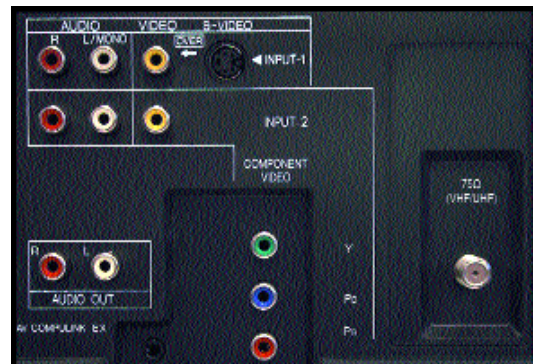

AV-36F713

Key Features

- 36" Diagonal Pure Flat Picture Tube with INVAR Shadow Mask
- 850 Lines Horizontal Resolution
- 3 Line Digital Comb Filter
- New Velocity Scan Modulation
- Real Color and Detail Creation
- Dynamic Focus
- New Theater Pro (D6500K)
- New On-Timer Volume Setup
- Hyper Scan High Speed Channel Changer
- Illuminated Universal Remote w/TV, VCR, Cable Box and DVD Control
- New Interactive Plug In Menu
- New Front Panel Lock
- New Auto Shutoff
- Return+
- Multi-function Timer w/Sleep Timer
- XDS Auto Clock Set
- V-Chip & Channel Guard
- Energy Star Compliant

Video Features

- New Icon-based OSD w/Half Tone
- New 16:9 Mode
- New XDS ID Display
- Adjustable White Balance
- Black Level Expansion
- English, French, and Spanish Menus
- Closed Captions w/Text
- Noise Muting

AV-36F803

Key Features

- 36" Diagonal Pure Flat Picture Tube with INVAR Shadow Mask
- 850 Lines Horizontal Resolution
- Digital 4 Mega10bit 3D Y/C Comb Filter
- New Dual Tuner PIP w/EZ Surf
- New Velocity Scan Modulation
- Real Color and Detail Creation
- Dynamic Focus
- Noise Clear Circuitry
- New Theater Pro (D6500K)
- New On-Timer Volume Setup
- Hyper Scan High Speed Channel Changer
- Illuminated Universal Remote w/TV, VCR, Cable Box and DVD Control
- New Interactive Plug In Menu
- New Front Panel Lock
- New Auto Shutoff
- Return+
- Multi-function Timer w/Sleep Timer
- XDS Auto Clock Set
- V-Chip & Channel Guard
- Energy Star Compliant