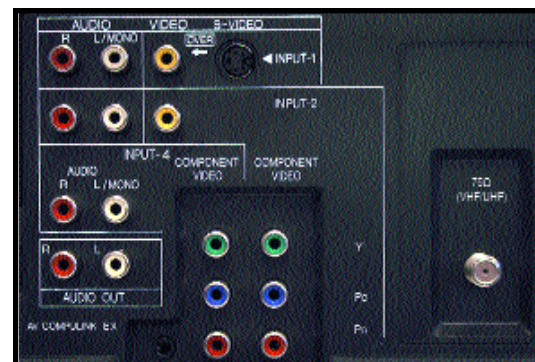

AV-32F803

Key Features

- 32" Diagonal Pure Flat Picture Tube with INVAR Shadow Mask
- 800 Lines Horizontal Resolution
- Digital 4 Mega10bit 3D Y/C Comb Filter
- New Dual Tuner PIP w/EZ Surf
- New Velocity Scan Modulation
- Real Color and Detail Creation
- Dynamic Focus
- Noise Clear Circuitry
- New Theater Pro (D6500K)
- New On-Timer Volume Setup
- Hyper Scan High Speed Channel Changer
- Illuminated Universal Remote w/TV, VCR, Cable Box and DVD Control
- New Interactive Plug In Menu
- New Front Panel Lock
- New Auto Shutoff
- Return+
- Multi-function Timer w/Sleep Timer
- XDS Auto Clock Set
- V-Chip & Channel Guard
- Energy Star Compliant

Video Features

- New Icon-based OSD w/Half Tone
- New 16:9 Mode
- New XDS ID Display
- Adjustable White Balance
- Black Level Expansion
- English, French, and Spanish Menus
- Closed Captions w/Text
- Noise Muting

AV-36F703

Key Features

- 36" Diagonal Pure Flat Picture Tube with INVAR Shadow Mask
- 850 Lines Horizontal Resolution
- 3 Line Digital Comb Filter
- New Velocity Scan Modulation
- Real Color and Detail Creation
- Dynamic Focus
- New Theater Pro (D6500K)
- New On-Timer Volume Setup
- Hyper Scan High Speed Channel Changer
- Illuminated Universal Remote w/TV, VCR, Cable Box and DVD Control
- New Interactive Plug In Menu
- New Front Panel Lock
- New Auto Shutoff
- Return+
- Multi-function Timer w/Sleep Timer
- XDS Auto Clock Set
- V-Chip & Channel Guard
- Energy Star Compliant