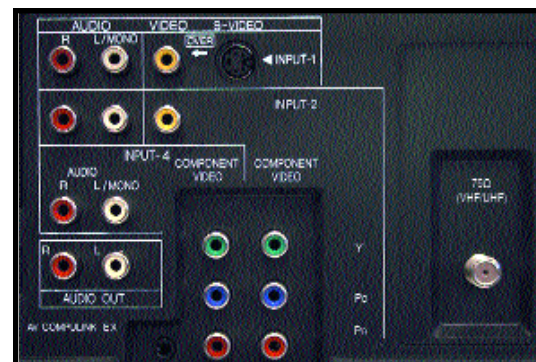

AV-27F803

Key Features

- 27" Diagonal Pure Flat Picture Tube with INVAR Shadow Mask
- 750 Lines Horizontal Resolution
- Digital 4 Mega10bit 3D Y/C Comb Filter
- New Dual Tuner PIP w/EZ Surf
- New Velocity Scan Modulation
- Real Color and Detail Creation
- Dynamic Focus
- Noise Clear Circuitry
- New Theater Pro (D6500K)
- New On-Timer Volume Setup
- Hyper Scan High Speed Channel Changer
- Illuminated Universal Remote w/TV, VCR, Cable Box and DVD Control
- New Interactive Plug In Menu
- New Front Panel Lock
- New Auto Shutoff
- Return+
- Multi-function Timer w/Sleep Timer
- XDS Auto Clock Set
- V-Chip & Channel Guard
- Energy Star Compliant

Video Features

- New Icon-based OSD w/Half Tone
- New 16:9 Mode
- New XDS ID Display
- Adjustable White Balance
- Black Level Expansion
- English, French, and Spanish Menus
- Closed Captions w/Text
- Noise Muting

AV-32F703

Key Features

- 32" Diagonal Pure Flat Picture Tube with INVAR Shadow Mask
- 800 Lines Horizontal Resolution
- 3 Line Digital Comb Filter
- New Velocity Scan Modulation
- Real Color and Detail Creation
- Dynamic Focus
- New Theater Pro (D6500K)
- New On-Timer Volume Setup
- Hyper Scan High Speed Channel Changer
- Illuminated Universal Remote w/TV, VCR, Cable Box and DVD Control
- New Interactive Plug In Menu
- New Front Panel Lock
- New Auto Shutoff
- Return+
- Multi-function Timer w/Sleep Timer
- XDS Auto Clock Set
- V-Chip & Channel Guard
- Energy Star Compliant