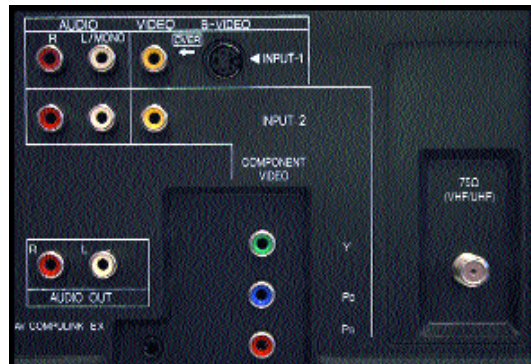

AV-32F713

Key Features

- 32" Diagonal Pure Flat Picture Tube with INVAR Shadow Mask
- 800 Lines Horizontal Resolution
- 3 Line Digital Comb Filter
- New Velocity Scan Modulation
- Real Color and Detail Creation
- Dynamic Focus
- New Theater Pro (D6500K)
- New On-Timer Volume Setup
- Hyper Scan High Speed Channel Changer
- Illuminated Universal Remote w/TV, VCR, Cable Box and DVD Control
- New Interactive Plug In Menu
- New Front Panel Lock
- New Auto Shutoff
- Return+
- Multi-function Timer w/Sleep Timer
- XDS Auto Clock Set
- V-Chip & Channel Guard
- Energy Star Compliant

Video Features

- New Icon-based OSD w/Half Tone
- New 16:9 Mode
- New XDS ID Display
- Adjustable White Balance
- Black Level Expansion
- English, French, and Spanish Menus
- Closed Captions w/Text
- Noise Muting

AV-32F803

Key Features

- 32" Diagonal Pure Flat Picture Tube with INVAR Shadow Mask
- 800 Lines Horizontal Resolution
- Digital 4 Mega10bit 3D Y/C Comb Filter
- New Dual Tuner PIP w/EZ Surf
- New Velocity Scan Modulation
- Real Color and Detail Creation
- Dynamic Focus
- Noise Clear Circuitry
- New Theater Pro (D6500K)
- New On-Timer Volume Setup
- Hyper Scan High Speed Channel Changer
- Illuminated Universal Remote w/TV, VCR, Cable Box and DVD Control
- New Interactive Plug In Menu
- New Front Panel Lock
- New Auto Shutoff
- Return+
- Multi-function Timer w/Sleep Timer
- XDS Auto Clock Set
- V-Chip & Channel Guard
- Energy Star Compliant