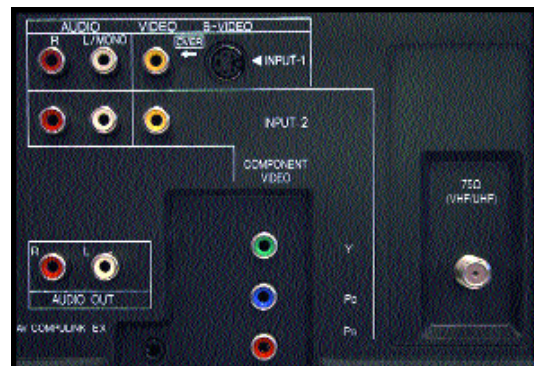

AV-32F703

Key Features

- 32" Diagonal Pure Flat Picture Tube with INVAR Shadow Mask
- 800 Lines Horizontal Resolution
- 3 Line Digital Comb Filter
- New Velocity Scan Modulation
- Real Color and Detail Creation
- Dynamic Focus
- New Theater Pro (D6500K)
- New On-Timer Volume Setup
- Hyper Scan High Speed Channel Changer
- Illuminated Universal Remote w/TV, VCR, Cable Box and DVD Control
- New Interactive Plug In Menu
- New Front Panel Lock
- New Auto Shutoff
- Return+
- Multi-function Timer w/Sleep Timer
- XDS Auto Clock Set
- V-Chip & Channel Guard
- Energy Star Compliant

Video Features

- New Icon-based OSD w/Half Tone
- New 16:9 Mode
- New XDS ID Display
- Adjustable White Balance
- Black Level Expansion
- English, French, and Spanish Menus
- Closed Captions w/Text
- Noise Muting

AV-32F713

Key Features

- 32" Diagonal Pure Flat Picture Tube with INVAR Shadow Mask
- 800 Lines Horizontal Resolution
- 3 Line Digital Comb Filter
- New Velocity Scan Modulation
- Real Color and Detail Creation
- Dynamic Focus
- New Theater Pro (D6500K)
- New On-Timer Volume Setup
- Hyper Scan High Speed Channel Changer
- Illuminated Universal Remote w/TV, VCR, Cable Box and DVD Control
- New Interactive Plug In Menu
- New Front Panel Lock
- New Auto Shutoff
- Return+
- Multi-function Timer w/Sleep Timer
- XDS Auto Clock Set
- V-Chip & Channel Guard
- Energy Star Compliant