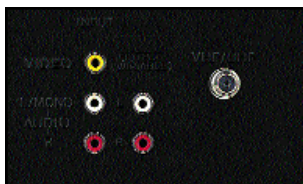

Inputs/Outputs

- 2 AV Inputs (1 Front/1 Rear)
- 1 Front Headphone Jack
- 1 Fixed Audio Output
- 1 RF Input