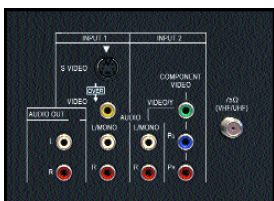

Inputs/Outputs

- 1 DVD Component Video Input
- 1 S-Video Input (Rear)
- 3 AV Inputs (1 Front/2 Rear)
- 1 Fixed Audio Output
- 1 RF Input