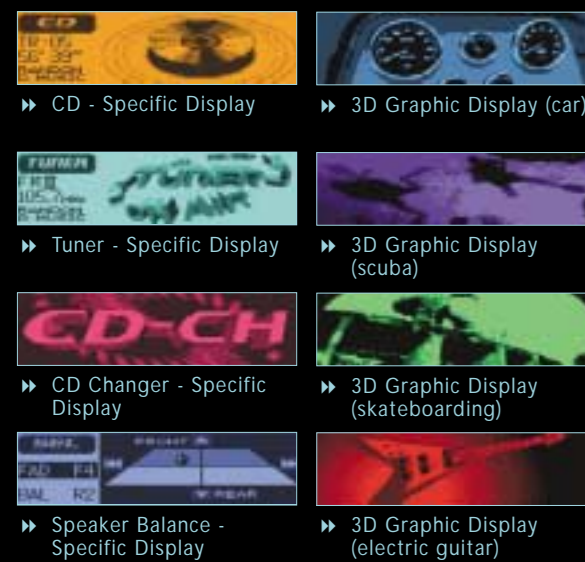

3DLH

Introducing Graphics as Animated as You Are!

Round-Shaped Wireless Remote Control

ANIMATED 3D GRAPHIC DISPLAY CD RECEIVER KD-LH2000

JVC's new 3DLH Series features a full-motion 3D graphics display with variable color backlight for easy operation and visual confirmation of status and operations completed.

Sophisticated, smooth motion like PC graphics and seamless integration into a car entertainment system

The KD-LH2000 is anything but ordinary. With an innovative flip down face that allows you to easily change CD's without distraction, and it's ultramodern look these receivers are off the charts. To add to it's appeal it has a palette of 1,728 colors for the background display. 12 custom colors are preset, but you are encouraged to mix colors to create a background all your own.

As you turn on the ELKAMELEON, the LCD display comes to life with brilliant colors, the rotary encoder pops out and the control panel slides out for easy access. When you insert or change discs, the control panel recedes into the unit and the LCD slides down to reveal the loading slot. While the power is off, the LCD unit is totally black and the control panel is concealed inside the unit, blending into the car's dashboard.

▶▶ cEQ Features five custom-made EQ presets for five types of music - ROCK, CLASSIC, POPS, HIPHOP, and JAZZ - which you can further touch up as you like. You can create one more EQ on your own by adjusting bass, treble and loudness settings. cEQ's source-specific EQ means you can 'link' an EQ to each individual source - ROCK to FM, for example.