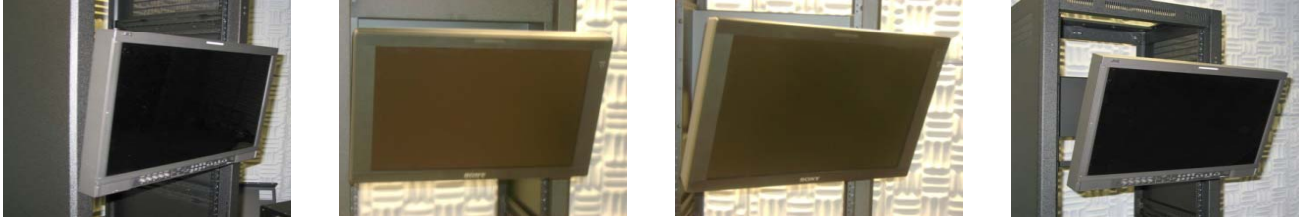

### HEAVY DUTY LCD DISPLAY RACK MOUNTS

**DESIGNED FOR HEAVIER FEATURE PACKED DISPLAYS**

**JVC DTV20L1, DTV24L1**

**SONY LMD2050, LMD2450**

**MONITOR IS COMPLETELY ADJUSTABLE**

- TILT UP/DOWN
- ROTATE THE DISPLAY SIDE TO SIDE
- TELESCOPE THE MONITOR OUT
- HEAVY DUTY DESIGN