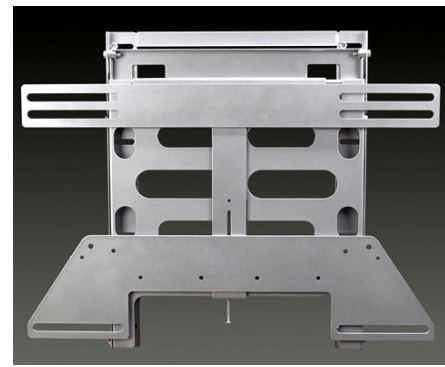

### UNIVERSAL WALLMOUNT

The FEC model FPWT-4260 fits most  
Major Brand Plasma Monitors Sizes  
40" to 60"

*Why stock model specific Plasma  
Wallmounts when all you need is one  
model? FEC's FPWT-4260 offers you  
"tilt" capability for the price of a "Flat"  
Wallmount.*

### Features:

Mount **Flat** to the wall, or **tilt** up to 10  
degrees.

Holds **40-60" Plasma Displays** with weight  
up to 150 lbs.

Pull Out  **cable access** from Bottom.

**Ultra Thin design** only 7/8" from wall.