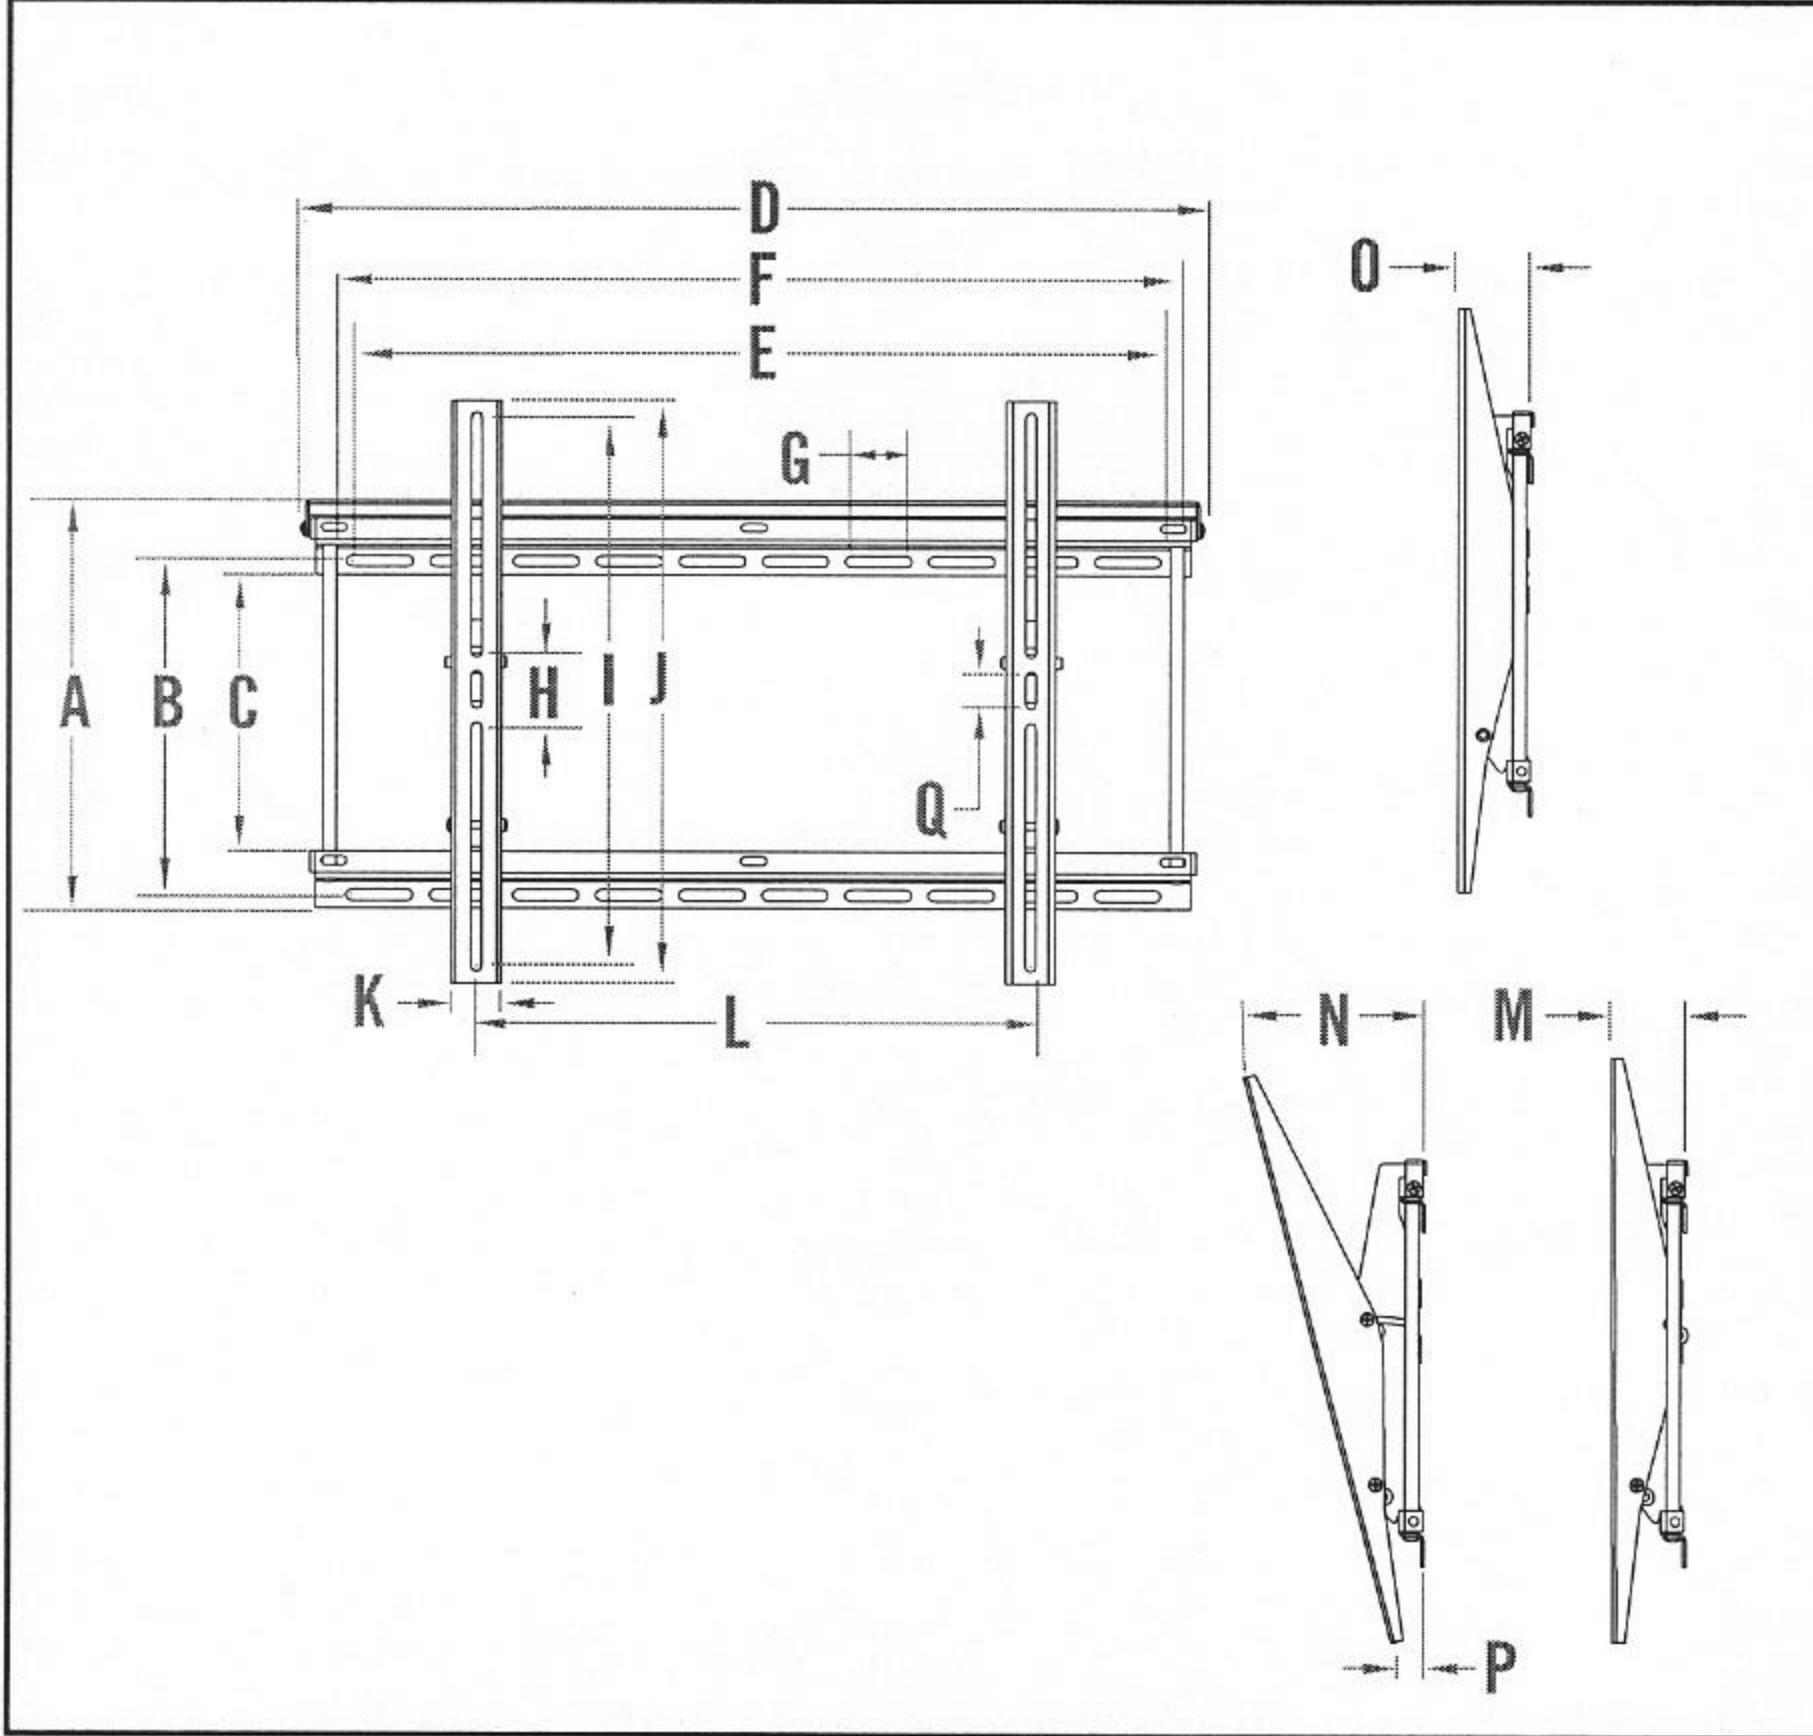

FEC

QUALITY MOUNTING SOLUTIONS

FLW-54TT UNIVERSAL TILT WALL MOUNT FOR LCD/PLASMA DISPLAYS FROM 32-60"

FEC FLW-54TT TILT WALL MOUNT FOR ALL LCD/PLASMA PANELS FROM 32-60" TO 175Lb

- HEAVY DUTY CONSTRUCTION FOR LCD/PLASMA PANELS TO 175 Lbs
- FOR ALL LCD/PLASMA PANELS FROM 32-60"
- TILT ADJUSTABLE TO 15 DEGREES. MAY USE AS FLAT MOUNT ALSO.
- LATERAL ADJUSTMENT FOR INSTALLATION CONVENIENCE
- LOW 2.66" PROFILE
- UNIVERSAL DESIGN FOR ANY LCD/PLASMA DISPLAY
- LARGE ELECTRICAL BOX OPENING
- LOCKING SYSTEM FOR SECURITY AND SAFETY
- EASY AND QUICK INSTALLATION

FEC

TEL 516-593-9565 FAX 516-593-9562 EMAIL doug@fecmountworld.com
PO BOX 266 ALBERTSON NY 11507

FEC

QUALITY MOUNTING SOLUTIONS

MODEL FLW-54TT

WALL MOUNT WITH TILT FOR LCD/PLASMA
DISPLAYS FROM 32-60" AND UP TO 175Lbs

TECHNICAL SPECIFICATIONS		
A	14.75"	374.65mm
B	12.00"	304.80mm
C	9.90"	251.46mm
D	32.50"	825.50mm
E	28.75"	730.00mm
F	30.00"	762.00mm
G	2.05"	52.07mm
H	2.78"	70.61mm
I	19.75"	501.65mm
J	21.00"	533.40mm
K	1.78"	45.21mm
L	2.34-27.75"	59.40-704.90mm
M	2.73"	69.34mm
N	7.00"	177.80mm
O	NA	NA
P	1.00"	25.40mm
Q	1.07"	27.18mm