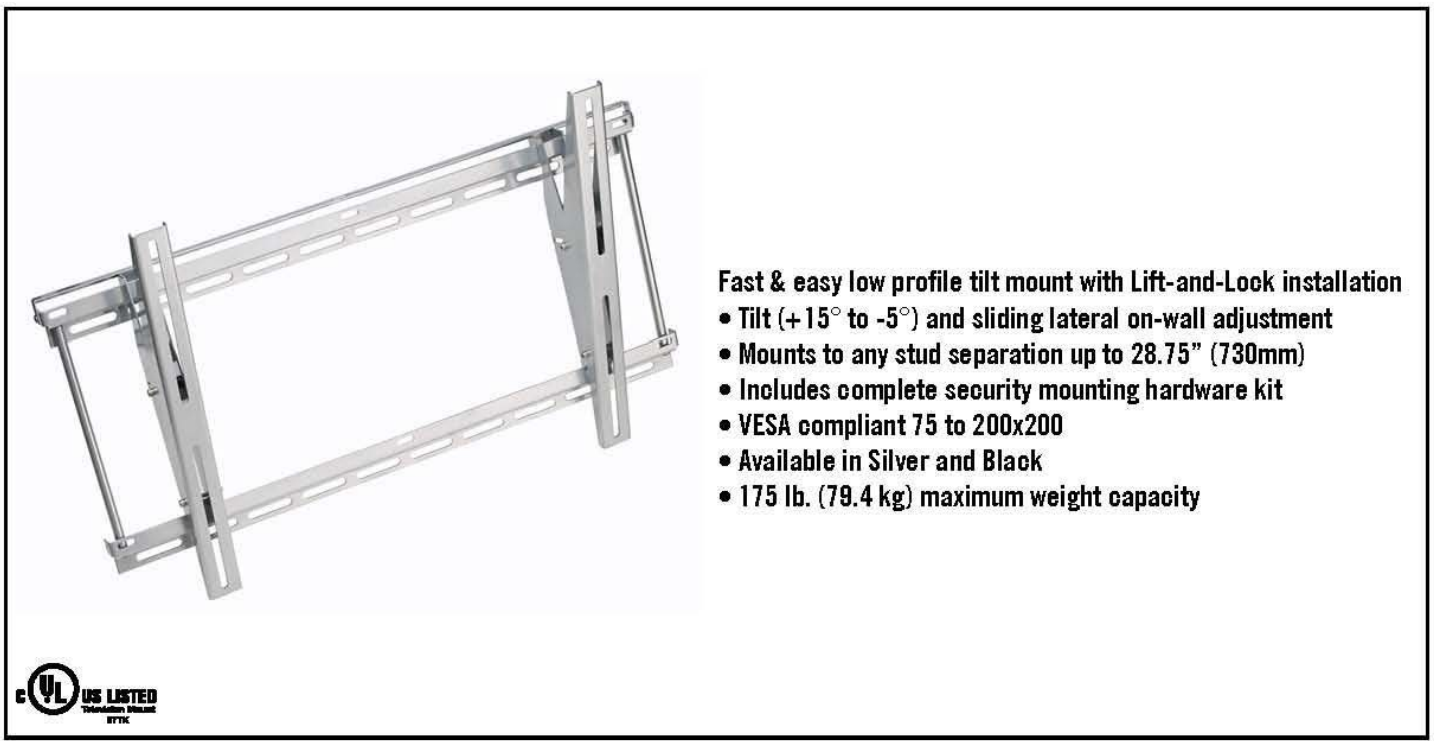

### FEC MODEL FLW-54FX

- EASY AND QUICK INSTALLATION
- FIXED WALL MOUNT FOR LARGE PLASMA/LCD PANELS FROM 32- 60" UP TO 175Lbs
- VESA COMPATIBLE -75mm/100mm/100x200mm/200x200mm
- SLIDING LATERAL ADJUSTMENT
- LOW 2.4" PROFILE
- LOCKING SYSTEM FOR SECURITY AND SAFETY
- LARGE ELECTRICAL BOX OPENING

## FLW-54FX

UNIVERSAL FLAT PLASMA/LCD WALL MOUNT FOR DISPLAYS 32-60" AND UP TO 175Lbs

TECHNICAL SPECIFICATIONS		
A	14.75"	374.65mm
B	12.00"	304.80mm
C	9.90"	251.46mm
D	32.50"	825.50mm
E	28.75"	730.00mm
F	30.00"	762.00mm
G	2.05"	52.07mm
H	2.78"	70.61mm
I	19.75"	501.65mm
J	21.00"	533.40mm
K	1.78"	45.21mm
L	2.34-27.75"	59.40-704.90mm
M	2.73"	69.34mm
N	7.00"	177.80mm
O	NA	NA
P	1.00"	25.40mm
Q	1.07"	27.18mm

- Fast & easy low profile tilt mount with Lift-and-Lock installation**
- Tilt (+15° to -5°) and sliding lateral on-wall adjustment
  - Mounts to any stud separation up to 28.75" (730mm)
  - Includes complete security mounting hardware kit
  - VESA compliant 75 to 200x200
  - Available in Silver and Black
  - 175 lb. (79.4 kg) maximum weight capacity