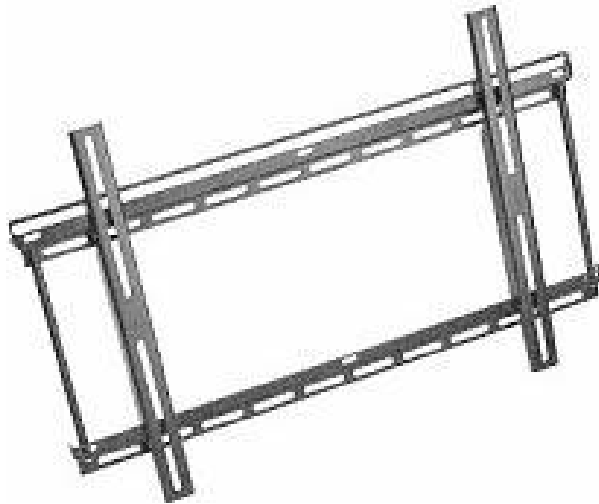

## FLW-54FX UNIVERSAL FLAT WALL MOUNT FOR LCD/PLASMA DISPLAYS 32-60"

FEC FLW-54FX FLAT WALL MOUNT FOR LCD/PLASMA PANELS FROM 32-60" TO 175Lbs

### FEC MODEL FLW-54FX

- EASY AND QUICK INSTALLATION
- FIXED WALL MOUNT FOR LARGE PLASMA/LCD PANELS FROM 32- 60" UP TO 175Lbs
- VESA COMPATIBLE -75mm/100mm/100x200mm/200x200mm
- SLIDING LATERAL ADJUSTMENT
- LOW 2.4" PROFILE
- LOCKING SYSTEM FOR SECURITY AND SAFETY
- LARGE ELECTRICAL BOX OPENING

## FLW-54FX

UNIVERSAL FLAT PLASMA/LCD WALL MOUNT FOR DISPLAYS 32-60" AND UP TO 175Lbs

TECHNICAL SPECIFICATIONS		
A	14.75"	374.65mm
B	12.00"	304.80mm
C	9.90"	251.46mm
D	32.50"	825.50mm
E	28.75"	730.00mm
F	30.00"	762.00mm
G	2.05"	52.07mm
H	2.78"	70.61mm
I	19.75"	501.65mm
J	21.00"	533.40mm
K	1.78"	45.21mm
L	2.34-27.75"	59.40-704.90mm
M	2.73"	69.34mm
N	7.00"	177.80mm
O	NA	NA
P	1.00"	25.40mm
Q	1.07"	27.18mm

- Fast & easy low profile tilt mount with Lift-and-Lock installation**
- Tilt (+15° to -5°) and sliding lateral on-wall adjustment
  - Mounts to any stud separation up to 28.75" (730mm)
  - Includes complete security mounting hardware kit
  - VESA compliant 75 to 200x200
  - Available in Silver and Black
  - 175 lb. (79.4 kg) maximum weight capacity