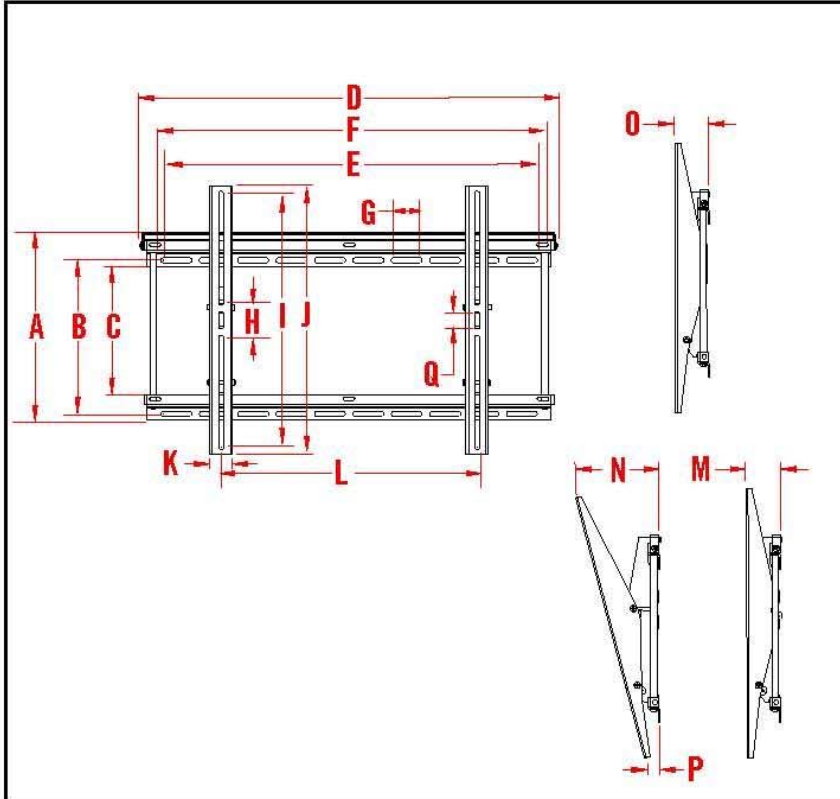

### FEC MODEL FLW-54FX

- EASY AND QUICK INSTALLATION
- FIXED WALL MOUNT FOR LARGE PLASMA/LCD PANELS FROM 32- 60" UP TO 175Lbs
- VESA COMPATIBLE -75mm/100mm/100x200mm/200x200mm
- SLIDING LATERAL ADJUSTMENT
- LOW 2.4" PROFILE
- LOCKING SYSTEM FOR SECURITY AND SAFETY
- LARGE ELECTRICAL BOX OPENING

## FLW-54FX

UNIVERSAL FLAT PLASMA/LCD WALL MOUNT FOR DISPLAYS 32-60" AND UP TO 175Lbs

TECHNICAL SPECIFICATIONS		
A	14.75"	374.65mm
B	12.00"	304.80mm
C	9.90"	251.46mm
D	32.50"	825.50mm
E	28.75"	730.00mm
F	30.00"	762.00mm
G	2.05"	52.07mm
H	2.78"	70.61mm
I	19.75"	501.65mm
J	21.00"	533.40mm
K	1.78"	45.21mm
L	2.34-27.75"	59.40-704.90mm
M	2.73"	69.34mm
N	7.00"	177.80mm
O	NA	NA
P	1.00"	25.40mm
Q	1.07"	27.18mm

- Fast & easy low profile tilt mount with Lift-and-Lock installation**
- Tilt (+15° to -5°) and sliding lateral on-wall adjustment
  - Mounts to any stud separation up to 28.75" (730mm)
  - Includes complete security mounting hardware kit
  - VESA compliant 75 to 200x200
  - Available in Silver and Black
  - 175 lb. (79.4 kg) maximum weight capacity