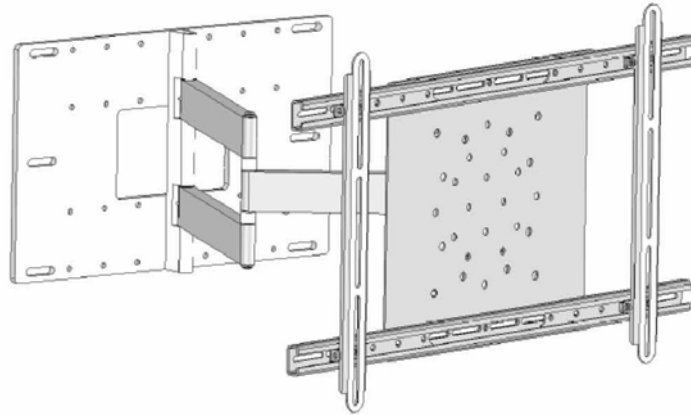

FEC

QUALITY MOUNTING SOLUTIONS

FLW-48AMD HEAVY DUTY ARTICULATING WALL MOUNT ARM

FEC FLW-48AMD WALL MOUNT FOR ANY LCD/PLASMA PANELS TO 54" TO 125 Lbs

FLW-48AMD HEAVY DUTY ARTICULATING WALL MOUNT ARM

- **UNIVERSAL DESIGN FOR LARGE LCD/PLASMA PANELS UP TO 54"**
- **2 SWING ARMS PRE-ASSEMBLED FOR EASY AND FAST ASSEMBLY**
- **MAXIMUM FLEXIBILITY FOR INSTALLATION AND VIEWING**
- **ALLOWS 180 DEGREE ROTATION**
- **SINGLE OR DOUBLE STUD MOUNTING CAPABILITY**
- **ALLOWS LCD/PLASMA TO BE STORED FLAT AGAINST THE WALL**
- **125 Lb MAX WEIGHT CAPABILITY FOR ANY FLAT PANEL DISPLAY**