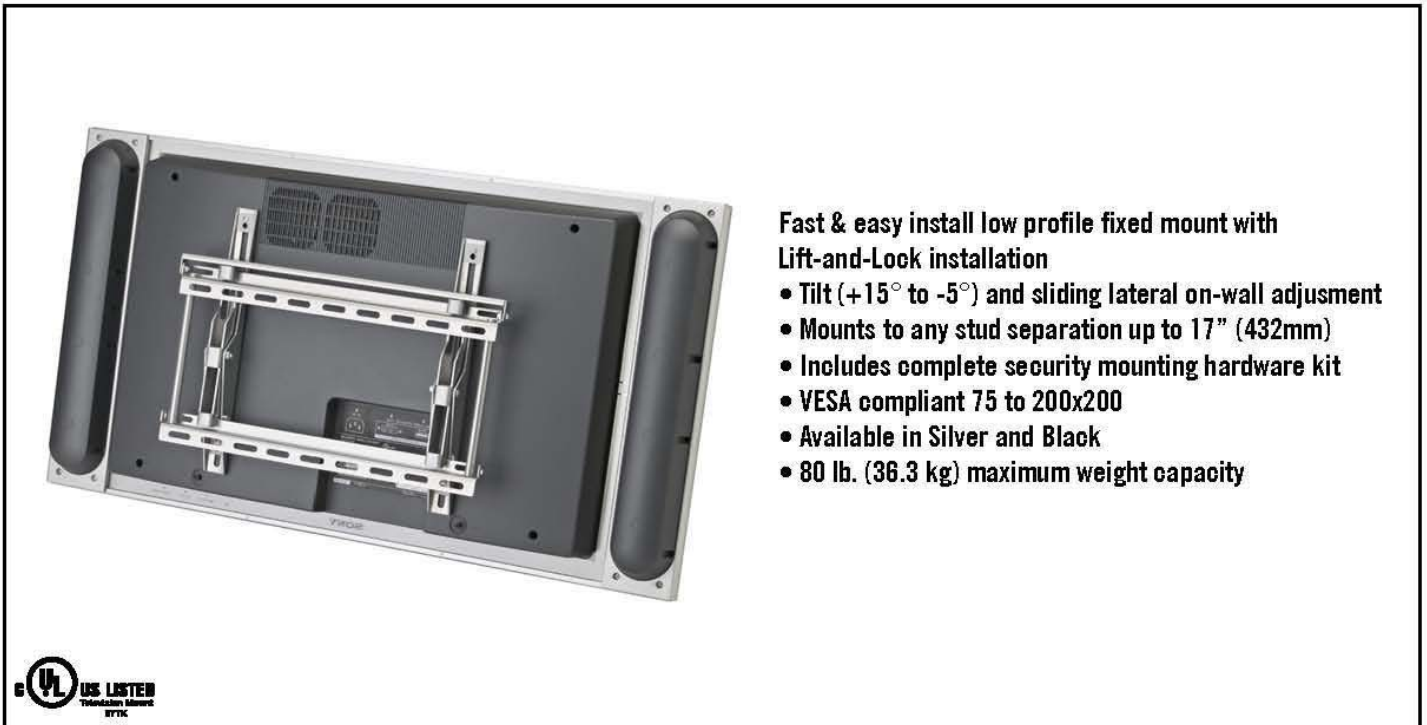

FEC

QUALITY MOUNTING SOLUTIONS

FLW-37TT UNIVERSAL TILT WALL MOUNT

FEC FLW-37TT WALL MOUNT WITH TILT FOR LCD/PLASMA PANELS FROM 23-37"

FLW-37TT UNIVERSAL TILT WALL MOUNT

- UNIVERSAL DESIGN FOR LCD/PLASMA PANELS TO 80lbs
- FOR ALL LCD/PLASMA PANELS FROM 23-37"
- TILT ADJUSTABLE TO 15 DEGREES. OR USE IN FLAT MODE.
- LATERAL ADJUSTMENT FOR INSTALLATION CONVENIENCE
- LOW 2.25" PROFILE DESIGN
- LARGE ELECTRICAL BOX OPENING
- LOCKING SYSTEM FOR SECURITY AND SAFETY
- EASY AND QUICK INSTALLATION

Fast & easy install low profile fixed mount with Lift-and-Lock installation

- Tilt (+15° to -5°) and sliding lateral on-wall adjustment
- Mounts to any stud separation up to 17" (432mm)
- Includes complete security mounting hardware kit
- VESA compliant 75 to 200x200
- Available in Silver and Black
- 80 lb. (36.3 kg) maximum weight capacity