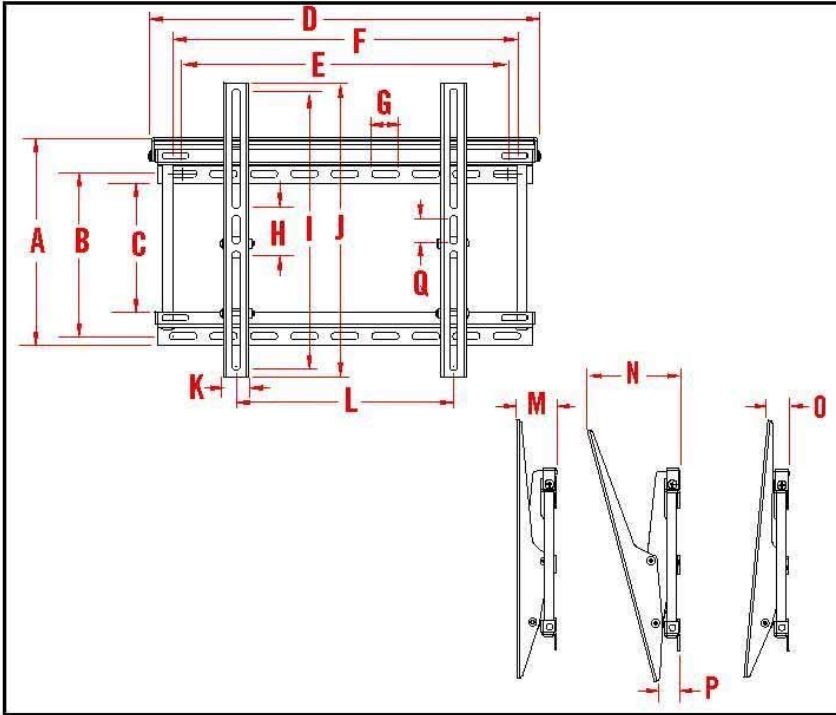

FEC

QUALITY MOUNTING SOLUTIONS

FLW-37TT UNIVERSAL TILT WALL MOUNT

FEC FLW-37TT WALL MOUNT WITH TILT FOR LCD/PLASMA PANELS FROM 23-37"

FLW-37TT UNIVERSAL TILT WALL MOUNT

- UNIVERSAL DESIGN FOR LCD/PLASMA PANELS TO 80lbs
- FOR ALL LCD/PLASMA PANELS FROM 23-37"
- TILT ADJUSTABLE TO 15 DEGREES. OR USE IN FLAT MODE.
- LATERAL ADJUSTMENT FOR INSTALLATION CONVENIENCE
- LOW 2.25" PROFILE DESIGN
- LARGE ELECTRICAL BOX OPENING
- LOCKING SYSTEM FOR SECURITY AND SAFETY
- EASY AND QUICK INSTALLATION

FEC

TEL 516-593-9565 FAX 516-593-9562 EMAIL doug@fecmountworld.com
PO BOX 266 ALBERTSON NY 11507

FEC

QUALITY MOUNTING SOLUTIONS

FLW-37TT

UNIVERSAL LCD/PLASMA WALL MOUNT WITH TILT FOR DISPLAY 23-37" UP TO 80Lbs

TECHNICAL SPECIFICATIONS		
A	10.25"	260.35mm
B	8.00"	203.20mm
C	6.25"	158.75mm
D	19.25"	488.95mm
E	16.85"	427.99mm
F	17.00"	431.80mm
G	1.06"	26.92mm
H	2.50"	63.50mm
I	13.50"	342.90mm
J	14.50"	368.30mm
K	1.28"	32.51mm
L	1.65-15.50"	41.90-393.70mm
M	1.93"	49.02mm
N	5.28"	134.11mm
O	1.50"	38.10mm
P	1.36"	34.54mm
Q	1.06"	26.92mm

Fast & easy install low profile fixed mount with Lift-and-Lock installation

- Tilt (+15° to -5°) and sliding lateral on-wall adjustment
- Mounts to any stud separation up to 17" (432mm)
- Includes complete security mounting hardware kit
- VESA compliant 75 to 200x200
- Available in Silver and Black
- 80 lb. (36.3 kg) maximum weight capacity