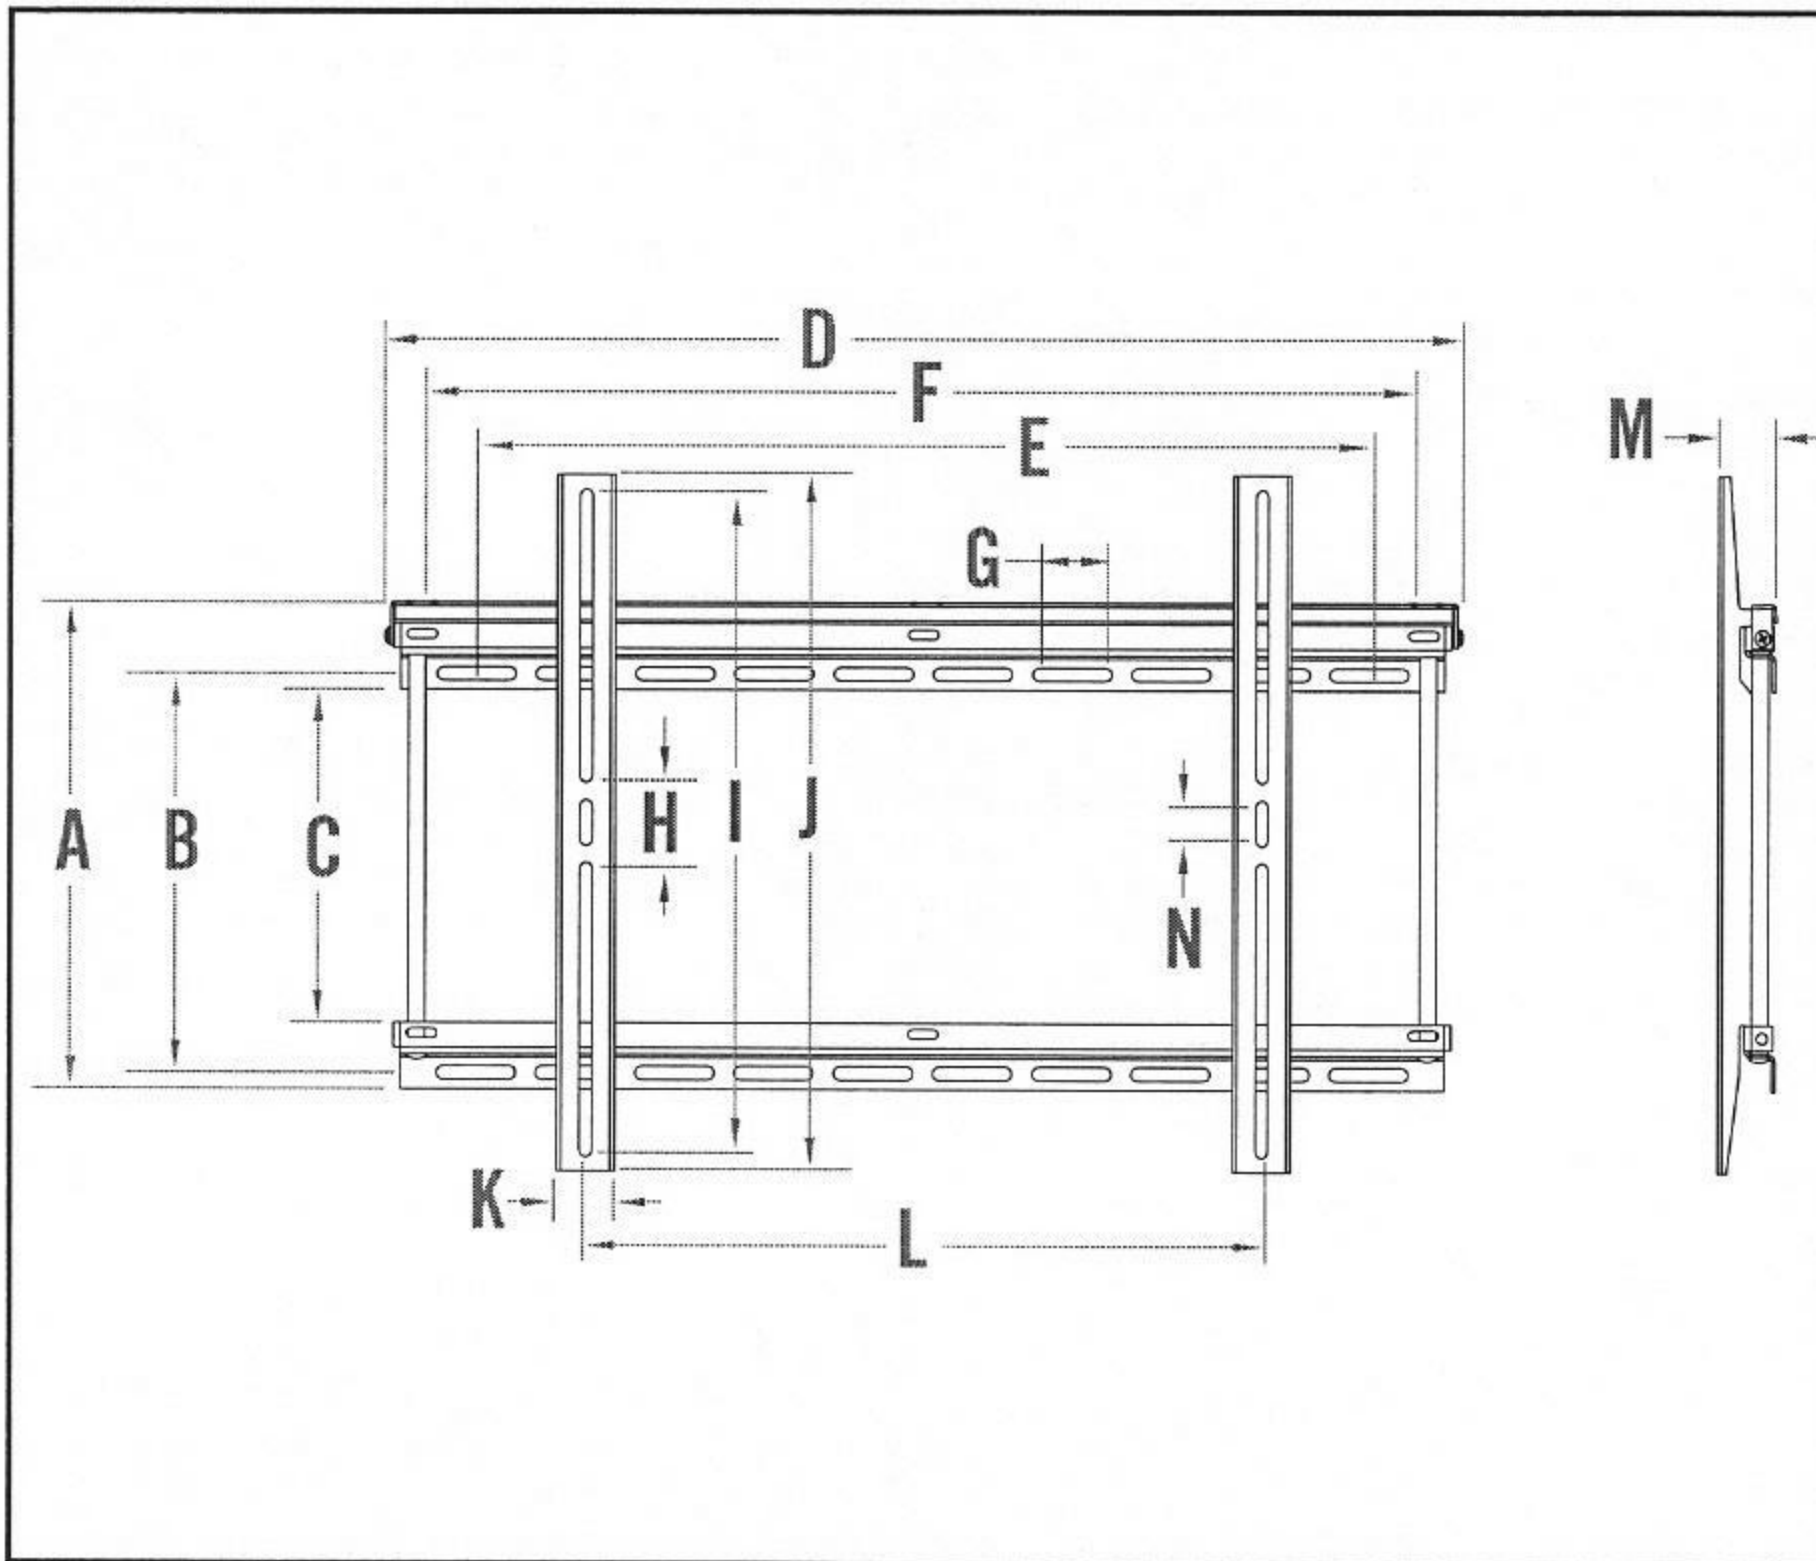

FEC

QUALITY MOUNTING SOLUTIONS

FLW-37FX UNIVERSAL FLAT WALL MOUNT

FEC FLW-37FX FLAT WALL MOUNT FOR LCD/PLASMA PANELS FROM 23-37" TO 80Lbs

FEC MODEL FLW-37FX

- EASY AND QUICK INSTALLATION
- FIXED WALL MOUNT FOR ANY PLASMA/LCD PANELS 23-37" TO 80Lbs
- SLIDING LATERAL ADJUSTMENT
- LOW 1.75" PROFILE
- LOCKING SYSTEM FOR SECURITY AND SAFETY
- LARGE ELECTRICAL BOX OPENING

FEC

TEL 516-593-9565 FAX 516-593-9562 EMAIL doug@fecmountworld.com
PO BOX 266 ALBERTSON NY 11507

**FLW-37FX FLAT WALL
MOUNT FOR LCD/PLASMA
DISPLAYS 23-37" TO 80lbs**

TECHNICAL SPECIFICATIONS		
A	10.25"	260.35mm
B	8.00"	203.20mm
C	6.25"	158.75mm
D	19.25"	488.95mm
E	16.85"	427.99mm
F	17.00"	431.80mm
G	1.06"	26.92mm
H	2.50"	63.50mm
I	13.50"	342.90mm
J	14.50"	368.30mm
K	1.27"	32.26mm
L	1.27-15.75"	32.3-400.1mm
M	1.63"	41.40mm
N	1.06"	26.92mm

- Fast & easy low profile fixed mount with Lift-and-Lock installation**
- Sliding lateral on-wall installation
 - Mounts to any stud separation up to 17" (432mm)
 - Includes security hardware
 - Includes complete mounting hardware kit
 - VESA compliant: 75 to 200x200
 - 80 lb. (36.29 kg) max weight capacity