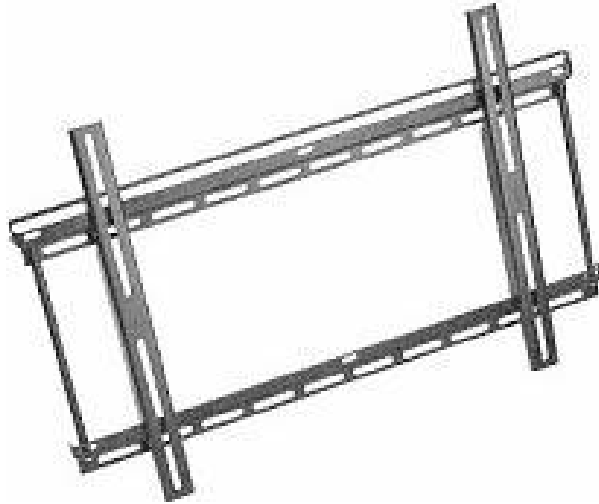

FEC

QUALITY MOUNTING SOLUTIONS

FLW-37FX UNIVERSAL FLAT WALL MOUNT

FEC FLW-37FX FLAT WALL MOUNT FOR LCD/PLASMA PANELS FROM 23-37" TO 80Lbs

FEC MODEL FLW-37FX

- EASY AND QUICK INSTALLATION
- FIXED WALL MOUNT FOR ANY PLASMA/LCD PANELS 23-37" TO 80Lbs
- SLIDING LATERAL ADJUSTMENT
- LOW 1.75" PROFILE
- LOCKING SYSTEM FOR SECURITY AND SAFETY
- LARGE ELECTRICAL BOX OPENING

FEC

TEL 516-593-9565 FAX 516-593-9562 EMAIL doug@fecmountworld.com
PO BOX 266 ALBERTSON NY 11507

**FLW-37FX FLAT WALL
MOUNT FOR LCD/PLASMA
DISPLAYS 23-37" TO 80lbs**

TECHNICAL SPECIFICATIONS		
A	10.25"	260.35mm
B	8.00"	203.20mm
C	6.25"	158.75mm
D	19.25"	488.95mm
E	16.85"	427.99mm
F	17.00"	431.80mm
G	1.06"	26.92mm
H	2.50"	63.50mm
I	13.50"	342.90mm
J	14.50"	368.30mm
K	1.27"	32.26mm
L	1.27-15.75"	32.3-400.1mm
M	1.63"	41.40mm
N	1.06"	26.92mm

- Fast & easy low profile fixed mount with Lift-and-Lock installation**
- Sliding lateral on-wall installation
 - Mounts to any stud separation up to 17" (432mm)
 - Includes security hardware
 - Includes complete mounting hardware kit
 - VESA compliant: 75 to 200x200
 - 80 lb. (36.29 kg) max weight capacity