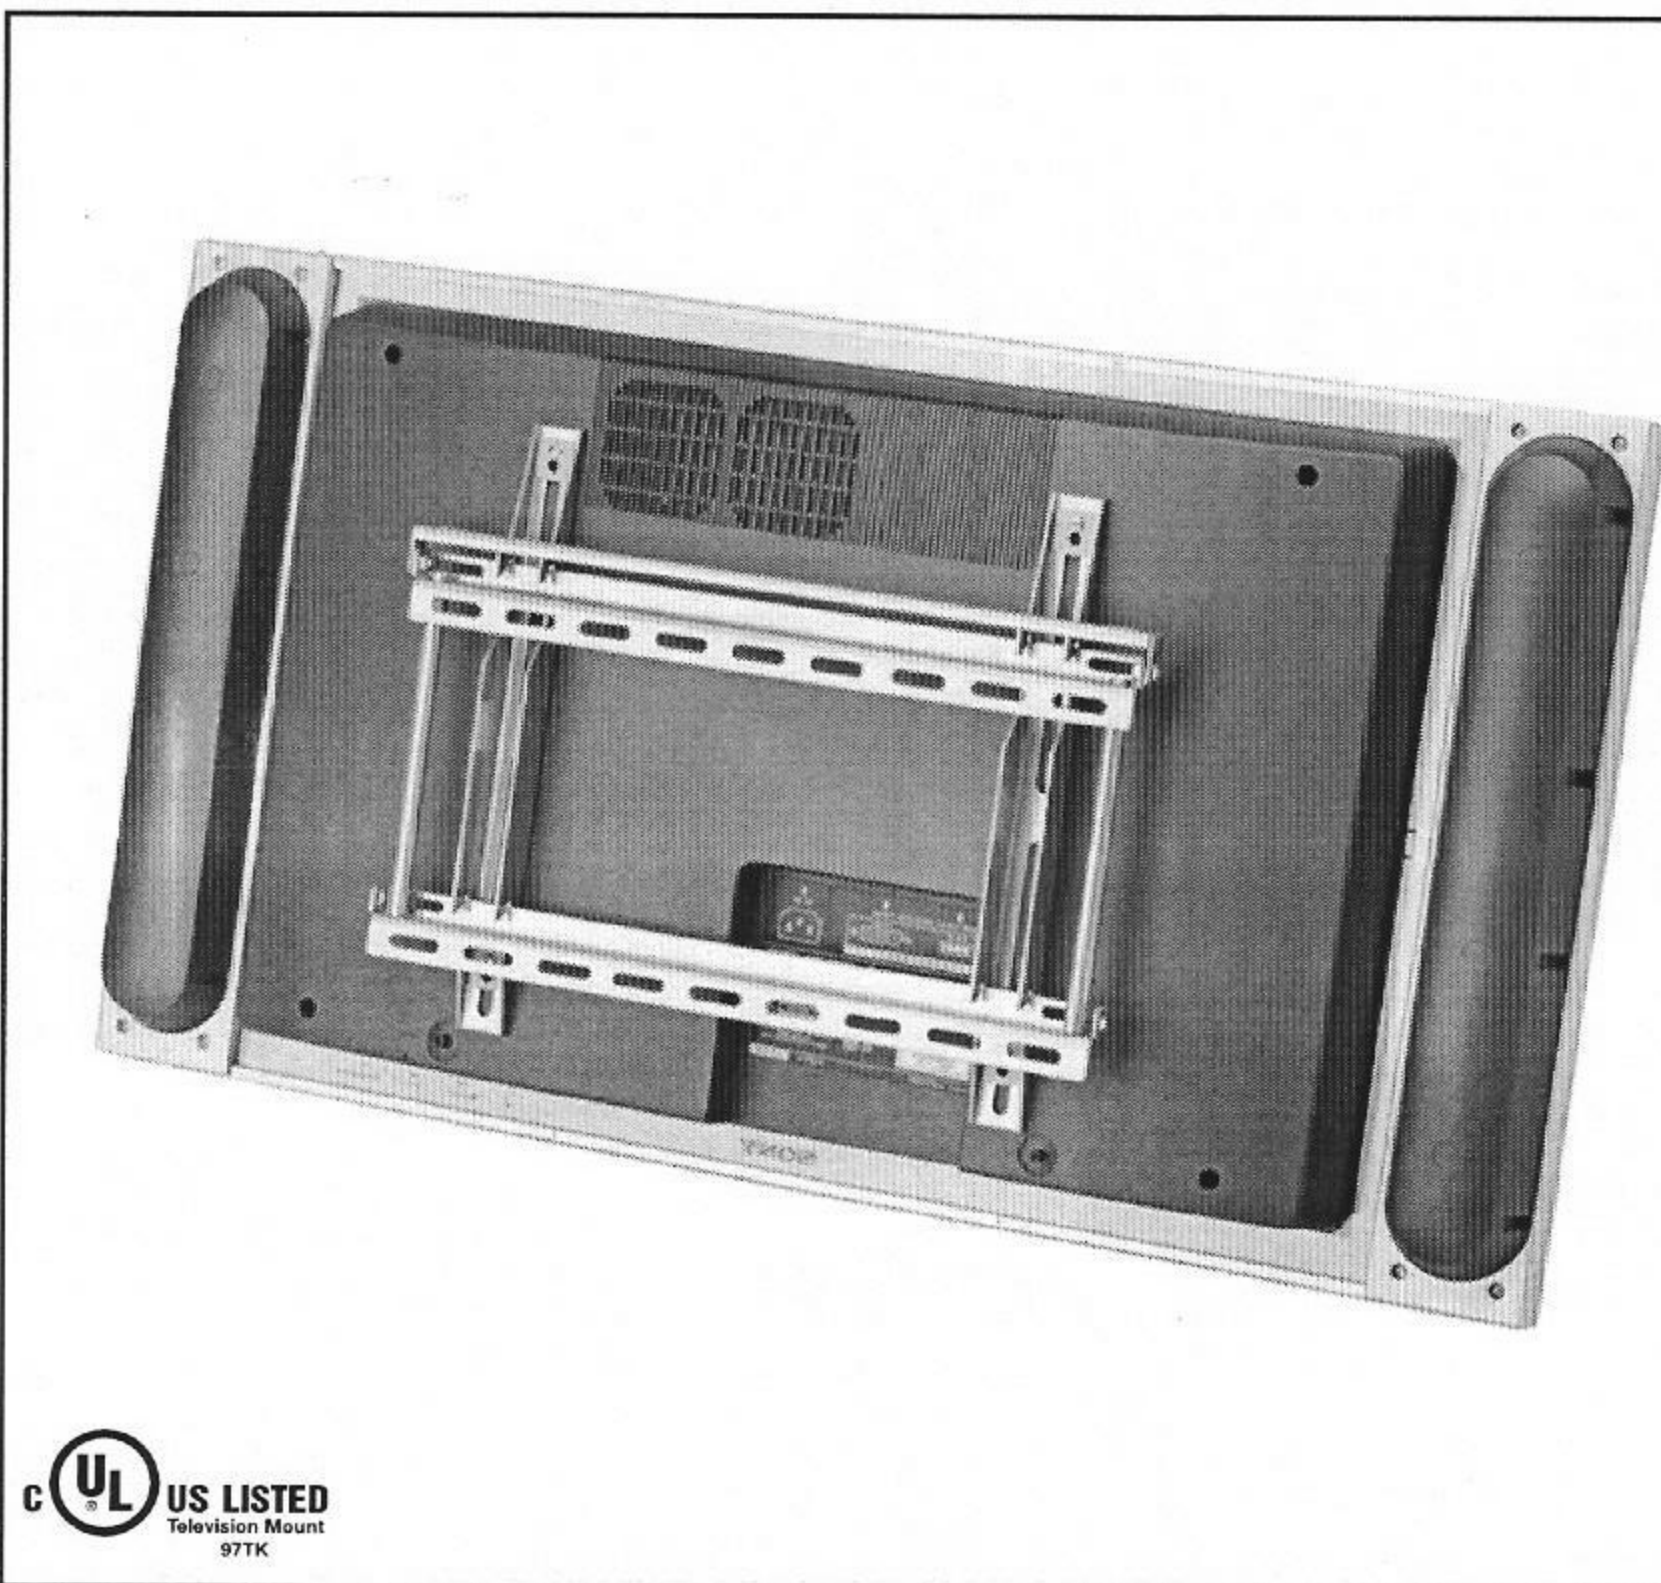

FEC

QUALITY MOUNTING SOLUTIONS

FLW-37FX UNIVERSAL FLAT WALL MOUNT

FEC FLW-37FX FLAT WALL MOUNT FOR LCD/PLASMA PANELS FROM 23-37" TO 80Lbs

FEC MODEL FLW-37FX

- EASY AND QUICK INSTALLATION
- FIXED WALL MOUNT FOR ANY PLASMA/LCD PANELS 23-37" TO 80Lbs
- SLIDING LATERAL ADJUSTMENT
- LOW 1.75" PROFILE
- LOCKING SYSTEM FOR SECURITY AND SAFETY
- LARGE ELECTRICAL BOX OPENING

FEC

TEL 516-593-9565 FAX 516-593-9562 EMAIL doug@fecmountworld.com
PO BOX 266 ALBERTSON NY 11507

**FLW-37FX FLAT WALL
MOUNT FOR LCD/PLASMA
DISPLAYS 23-37" TO 80lbs**

TECHNICAL SPECIFICATIONS		
A	10.25"	260.35mm
B	8.00"	203.20mm
C	6.25"	158.75mm
D	19.25"	488.95mm
E	16.85"	427.99mm
F	17.00"	431.80mm
G	1.06"	26.92mm
H	2.50"	63.50mm
I	13.50"	342.90mm
J	14.50"	368.30mm
K	1.27"	32.26mm
L	1.27-15.75"	32.3-400.1mm
M	1.63"	41.40mm
N	1.06"	26.92mm

- Fast & easy low profile fixed mount with Lift-and-Lock installation**
- Sliding lateral on-wall installation
 - Mounts to any stud separation up to 17" (432mm)
 - Includes security hardware
 - Includes complete mounting hardware kit
 - VESA compliant: 75 to 200x200
 - 80 lb. (36.29 kg) max weight capacity