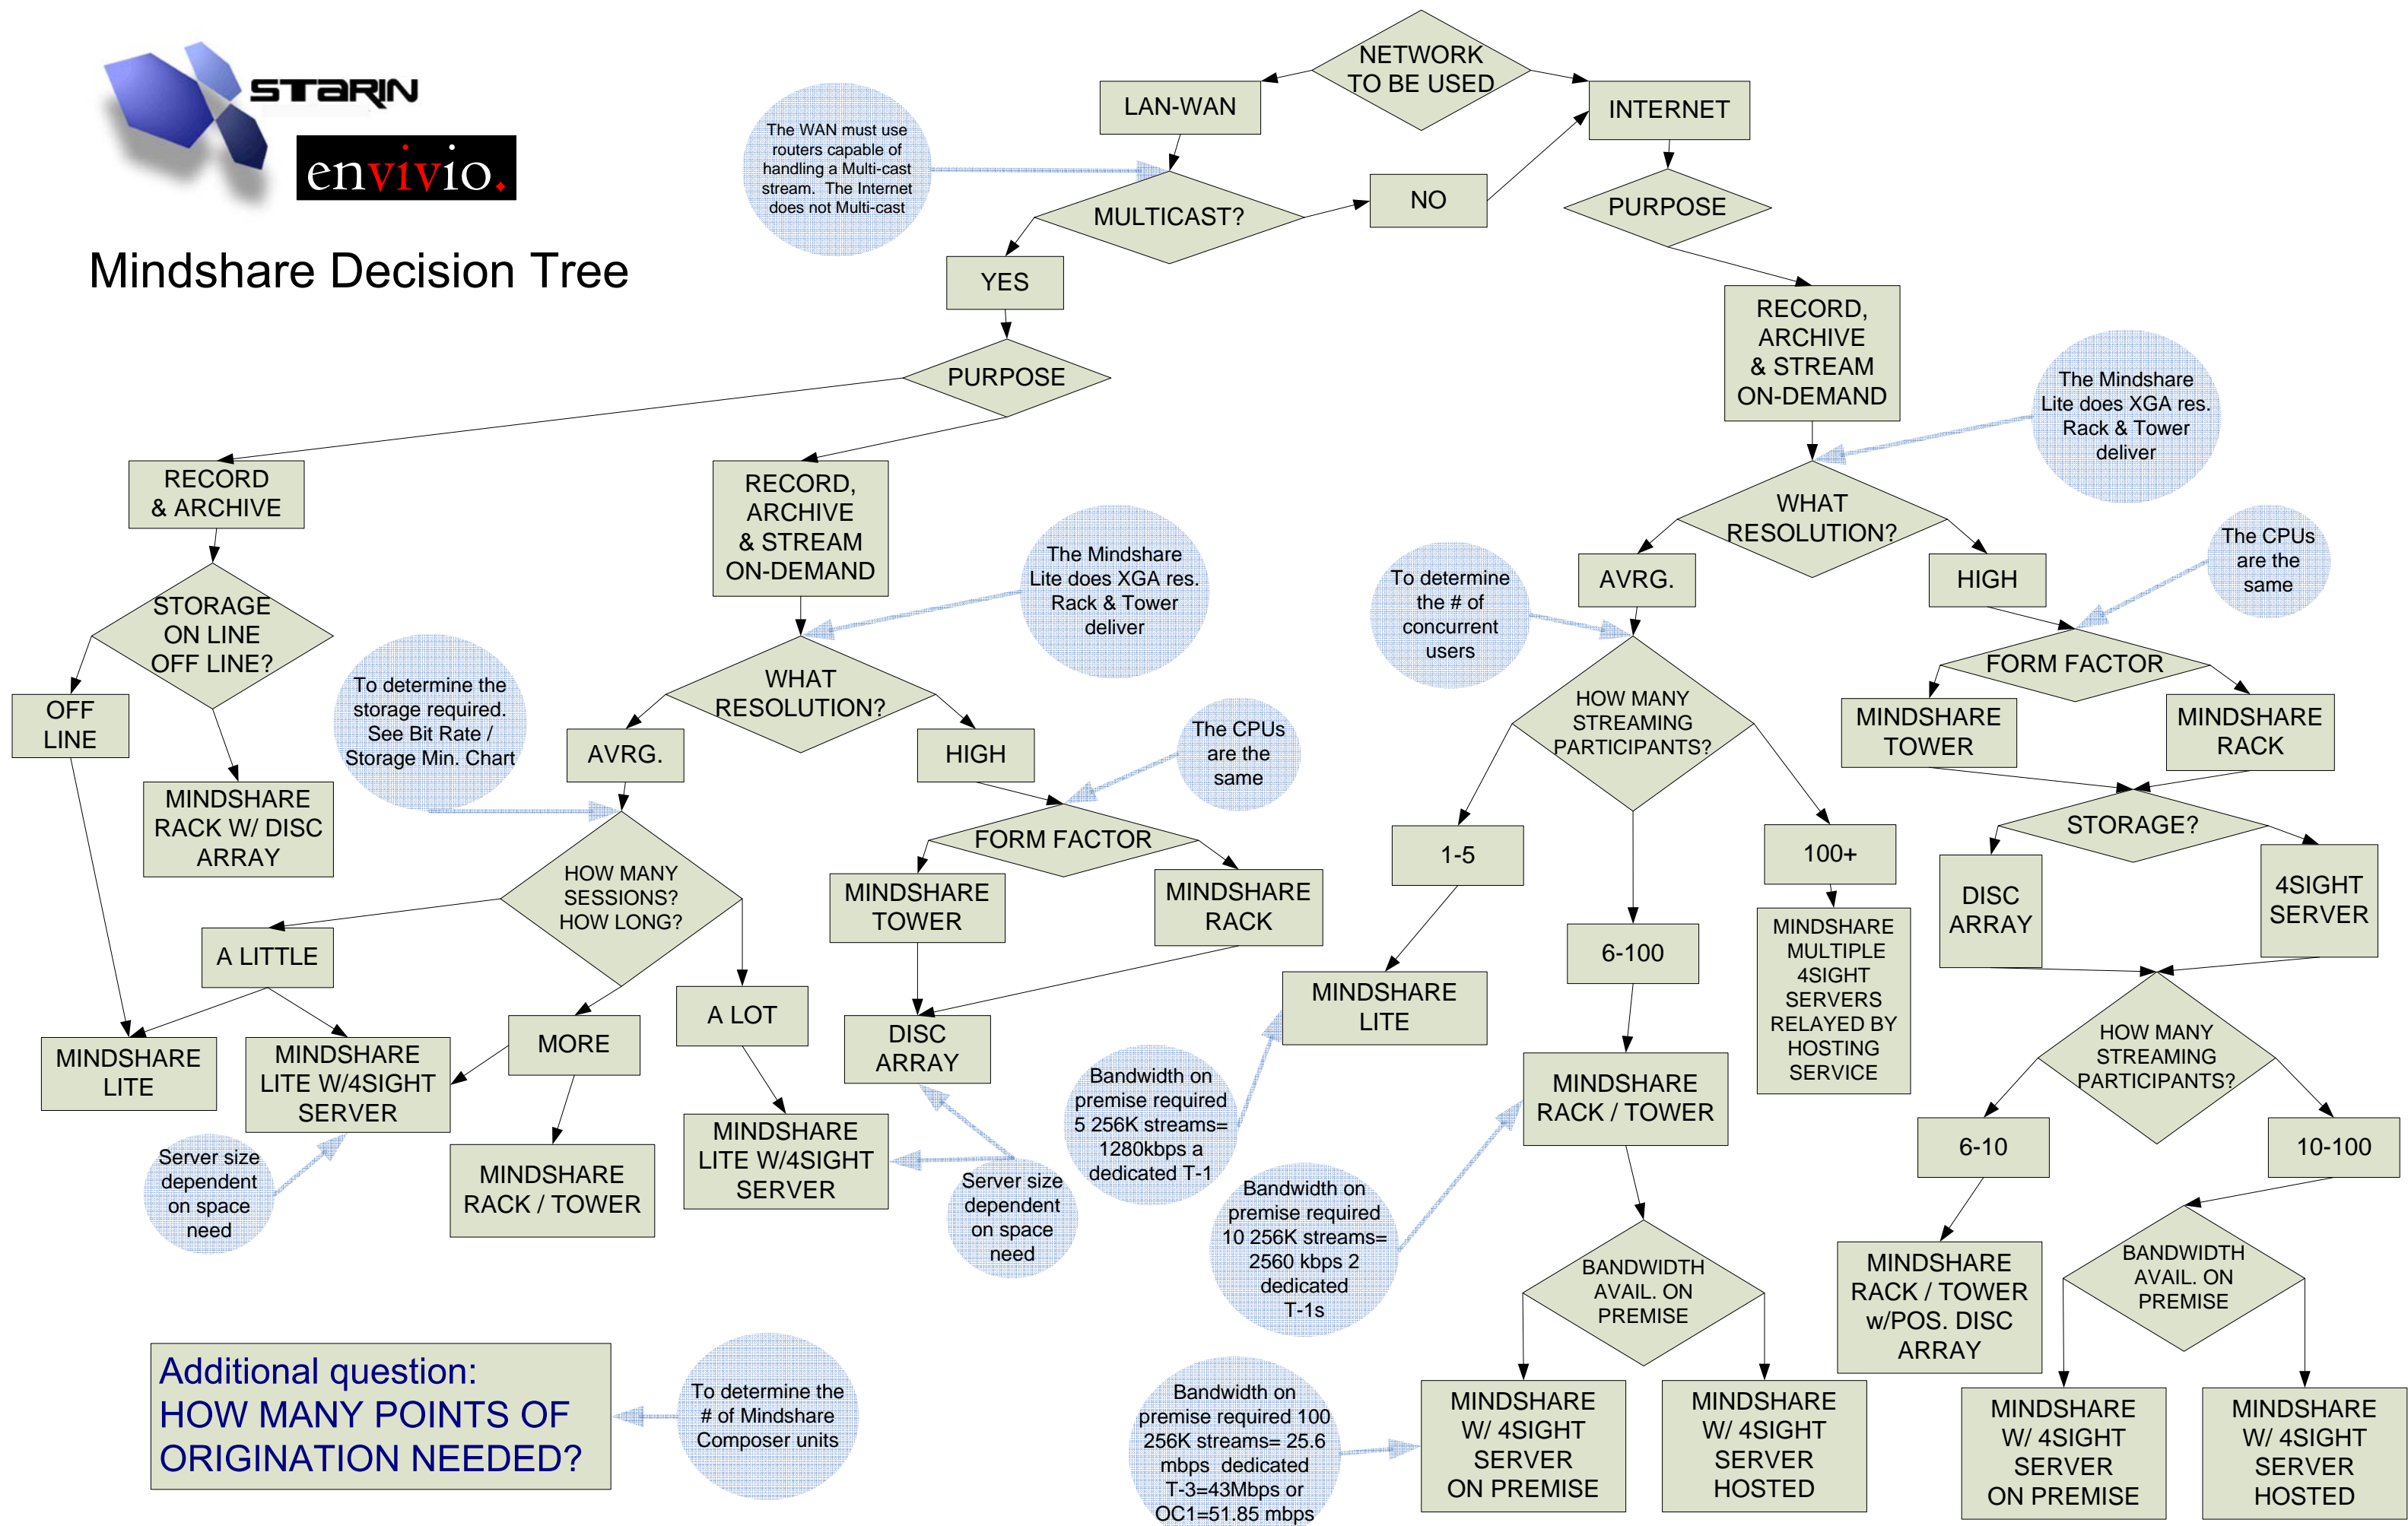

Mindshare Decision Tree

**Additional question:
HOW MANY POINTS OF ORIGATION NEEDED?**

To determine the # of Mindshare Composer units

Bandwidth on premise required 100 256K streams= 25.6 mbps dedicated T-3=43Mbps or OC1=51.85 mbps

Bandwidth on premise required 10 256K streams= 2560 kbps 2 dedicated T-1s

Bandwidth on premise required 5 256K streams= 1280kbps a dedicated T-1

Server size dependent on space need

Server size dependent on space need

To determine the storage required. See Bit Rate / Storage Min. Chart

The CPUs are the same

The Mindshare Lite does XGA res. Rack & Tower deliver

The Mindshare Lite does XGA res. Rack & Tower deliver

The CPUs are the same

Resolution & Bitrate to bandwidth and storage chart

Preset Properties: 1024X768 HIGH

- **Video:** 500 kbps, 30.0 fps, 320x240
- **Audio:** 96 kbps, 44100 Hz, Stereo
- **VGA:** 1200 kbps, 5.0 fps, 1024x768
- **Max size/hour** 811.0 MB