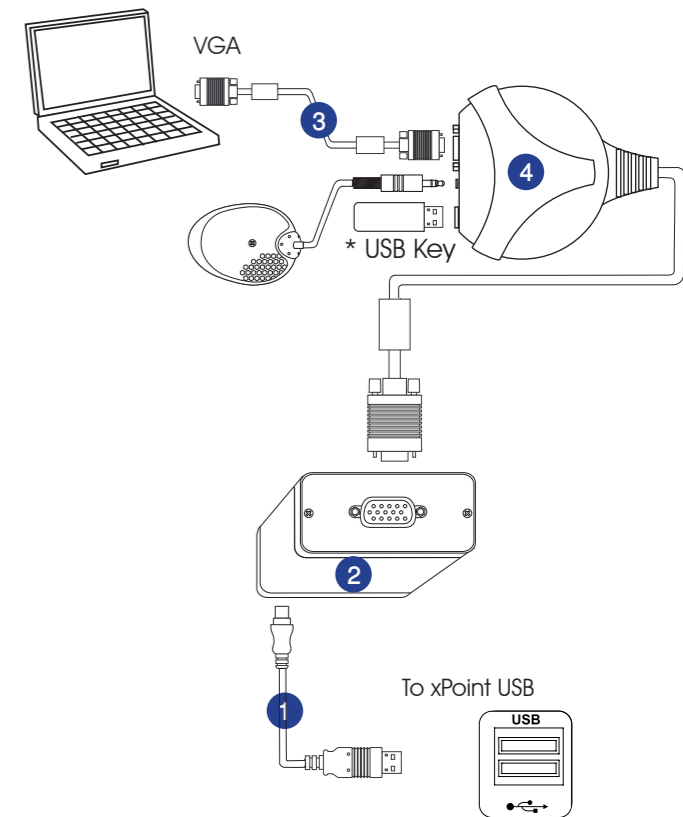

ISDN Adapter Connection Scheme

EMBLAZE VCON

www.emblaze-vcon.com

support@emblaze-vcon.com