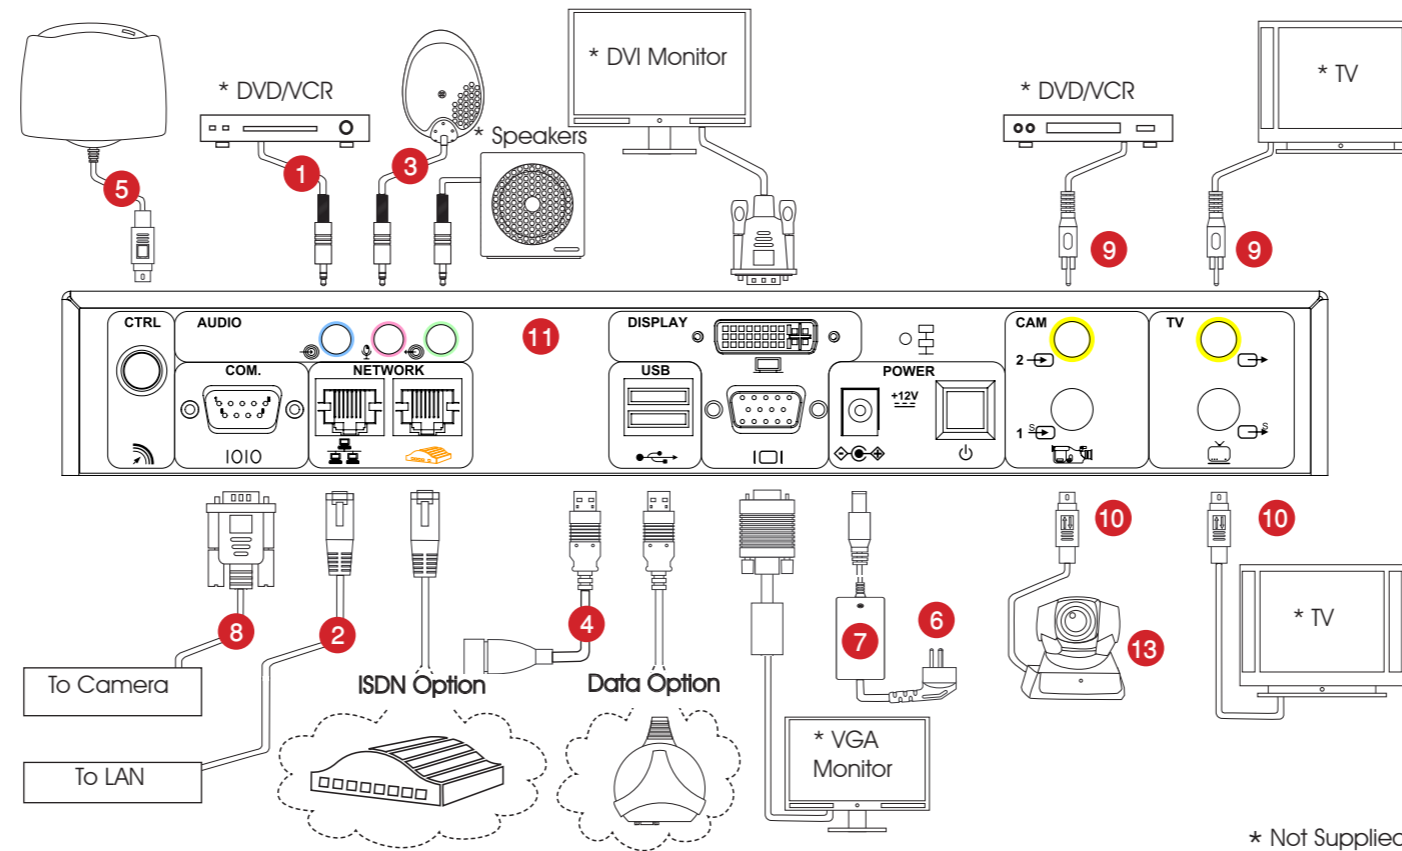

ISDN Adapter Connection Scheme

EMBLAZE VCON

www.emblaze-vcon.com

support@emblaze-vcon.com