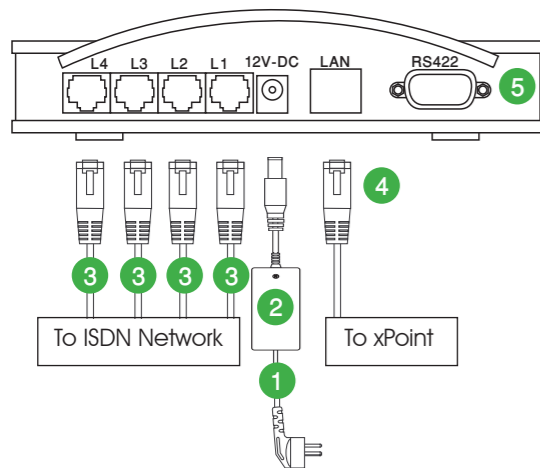

ISDN Adapter Connection Scheme

EMBLAZE VCON

www.emblaze-vcon.com

support@emblaze-vcon.com