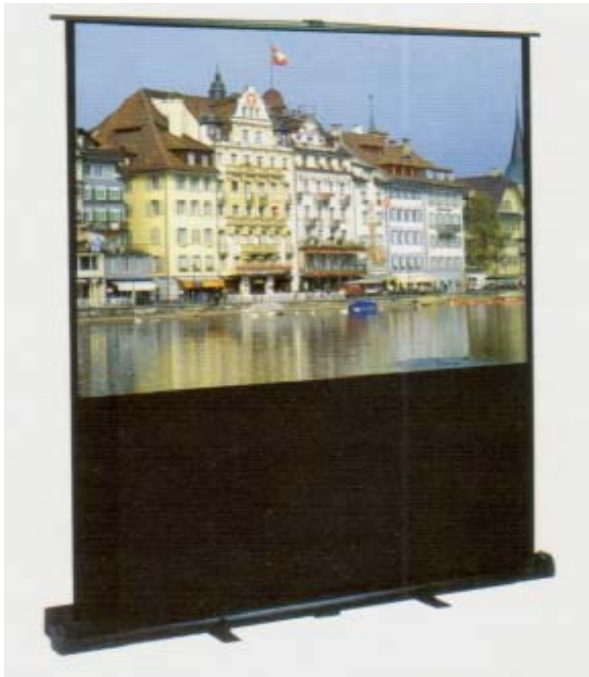

EZ-CINEMA PLUS SERIES PORTABLE FLOOR PULL UP PROJECTION SCREEN

FEATURE AND BENEFIT

- EASY CARRY / PULL UP / PROJECT - FOR HOME CINEMA / BUSINESS**
- LIFT UP AND SELF-STANDING, FEATURES A ADJUSTABLE SPRING MECHANISM FOR RAISING AND LOWERING THE SCREEN SURFACE**
- MATTE WHITE SCREEN MATERIAL – EASY TO CLEAN AND DURABLE**
- HIGH EFFECTIVE SCATTERED SCREEN ANGLE - CLEAR PICTURE**
- BUILT-IN CARRYING HANDLE – EASY TO CARRY**
- FREE PADDED CARRYING CASE – MORE PROTECTION WHEN TRAVELING OR STORAGE**
- ALUMINUM CASING – LIGHT WEIGHT AND DURABLE**
- INCLUDES 1” BLACK MASKING BORDER AND 30” BLACK RAISED**
- AVAILABLE IN 60” TO 100” DIAG. / 4:3 AND 16:9 FORMAT**
- ONE YEAR PARTS AND LABOR WARRANTY**

Unique Adjustable Spring Design Mechanism – Lift up and Self-Standing

Portable from Room to Room, Easy and Close to Wall Setup

Standard Padded Carrying Bag – More Protection for Traveling and Storage

Aluminum Black Casing – Light Weight and Durable Design

ez-Cinema Plus - Floor Stand Pull Up Screen (1:1) Pull Up Screen, Carrying Bag

Model	Nominal Diagonal	Viewing Size (H x W)	Standard Screen Rise	Black Masking Border	Screen Material	Case Color	Supporting Hardware	Format
F68XS1	68"(1:1)	48"x48"	38"	3/4"	Matte White	Black	Scissor	Standard(1:1)
F95XWS1	95"(1:1)	67"x67"	33"	3/4"	Matte White	Black	Scissor	Standard(1:1)
F114XWS1	114"(1:1)	80"x80"	30"	3/4"	Matte White	Black	Scissor	Standard(1:1)