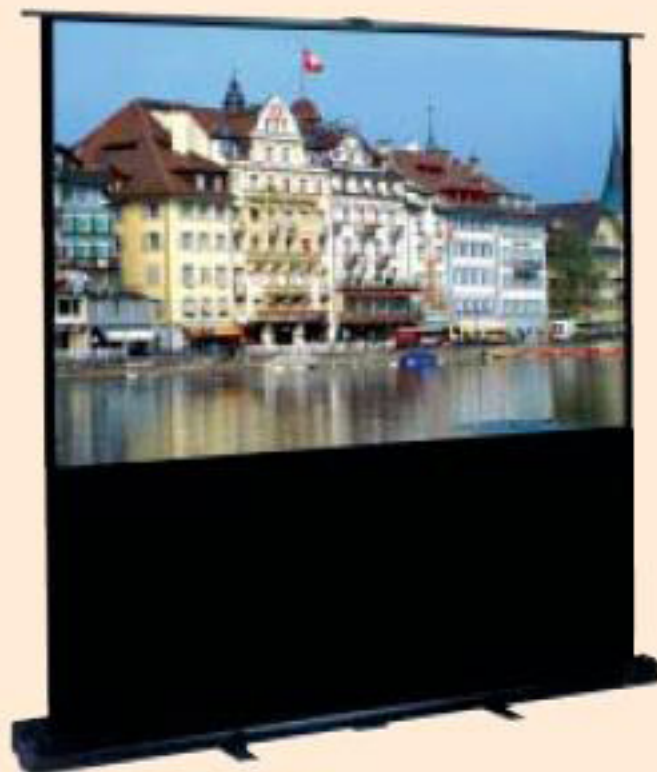

# ez-Cinema Plus Series Portable Floor Pull Up Screen

**Elite SCREENS**  
A Projection Screen Company

*Best for Portable Home Cinema/Business Traveler*

Easy Carrying

- Carry-Pull Up-Project
- Lift Up and Self-Standing
- Scissor supporting Hardware
- Built-in Carrying Handle
- Standard Carrying Bag
- Light Weight Aluminum Case
- 4-Side Black Masking Borders
- Best Budget/High-Quality Portable Screen