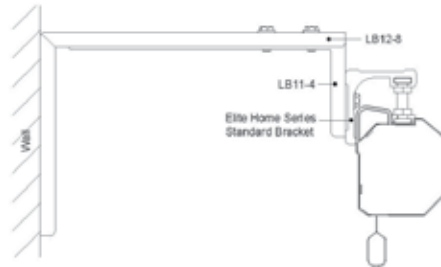

Home2 Series screens come with black 2"-30" top masking border with side and bottom masking. To enhance the format of your presentation to avoid projection overshoot.

You can also adjust the screen's vertical drop/rise limits for optimal visibility. Please contact our Tech-support for more information about this feature.

Sliding Bracket provide easy alignment with wood studs for easy wall/ceiling installations.

Optional 11"x 4" and 12"x 8" L Brackets can allow more flexibility when installing the screen away from wall. Please contact your reseller or visit shop.elitescreens.com for accessory parts.

Optional Elite Screens ZR800D Universal Learning Remote Control, allows one-touch regulation over your entertainment system managing up to 8 devices simultaneously. Each unit has a simplified programming option with learning function to accompany 800 pre-programmed TV/DVD/VCR codes.