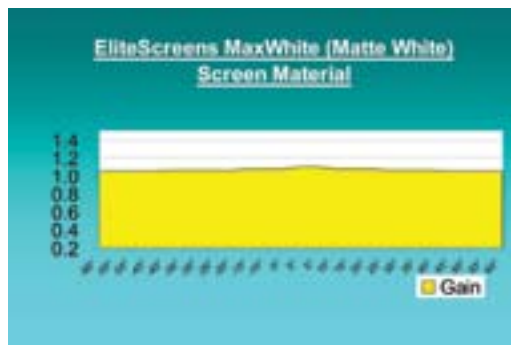

Elite Screens MaxWhite Fiber Glass Screen Material is durable for daily use and Easy to Clean. It has wide viewing Angle (160°) with 1.1 Gain, for commercial or home theater presentations.

MaxWhite Fiber Glass Screen material is made with a black backing to prevent light penetration along with a textured pattern to eliminate Moiré or “hot spotting”.

Home2 Series: Elite Screens Premium Electric / Motorized Projection Screen

Model	Nominal Diagonal	Viewing Size (H x W)	MSRP	Case Length (inch)	Top Black Masking
Home80IWS2	82"(1:1)	57.5" x 57.5"	$ 782	67	2"
Home100IWS2	99"(1:1)	69.7" x 69.7"	$ 814	79	2"
Home120IWS2	116"(1:1)	81.5" x 81.5"	$ 899	91	2"
Home135IWS2	133"(1:1)	93.7" x 93.7"	$ 1,042	103	2"
Home150IWS2	150"(1:1)	104.7"x104.7"	$ 1,176	115	3"
Home165IWS2	165"(1:1)	116.2" x 116.2"	$ 1,358	127	3"
Home200IWS2	198"(1:1)	140" x 140"	$ 1,575	151	4"
Home75IWW2	72"(4:3)	43" x 57"	$ 782	67	2"
Home90IWW2	88"(4:3)	52" x 70"	$ 814	79	2"
Home100IWW2	102"(4:3)	61" x 81"	$ 847	91	2"
Home120IWW2	118"(4:3)	70" x 94"	$ 934	103	2"
Home135IWW2	131"(4:3)	78" x 105"	$ 1,292	115	3"
Home150IWW2	145"(4:3)	87" x 116"	$ 1,401	127	3"
Home180IWW2	175"(4:3)	105" x140"	$ 1,575	151	3"
Home75IWH2	66"(16:9)	32" x 57"	$ 782	67	4"
Home75IWH2-E30	66"(16:9)	32" x 57"	$ 868	67	30"
Home90IWH2	81"(16:9)	39" x 70"	$ 814	79	4"
Home90IWH2-E30	81"(16:9)	44" x 78.4"	$ 923	79	30"
Home100IWH2	94"(16:9)	46" x 81"	$ 923	91	4"
Home100IWH2-E24	94"(16:9)	49" x 91"	$ 977	91	24"
Home120IWH2	108"(16:9)	53" x 94"	$ 945	103	4"
Home120IWH2-E24	108"(16:9)	59" x 105"	$ 1,086	103	24"
Home135IWH2	121"(16:9)	59" x 105"	$ 1,042	115	4"
Home135IWH2-E24	121"(16:9)	66" x 118"	$ 1,162	115	24"
Home150IWH2	133"(16:9)	65" x 116"	$ 1,227	127	4"
Home150IWH2-E24	133"(16:9)	73.5" x 131"	$ 1,412	127	24"
Home180IWH2	160"(16:9)	79" x 140"	$ 1,455	151	4"
Home180IWH2-E24	160"(16:9)	79" x 140"	$ 1,684	161	24"