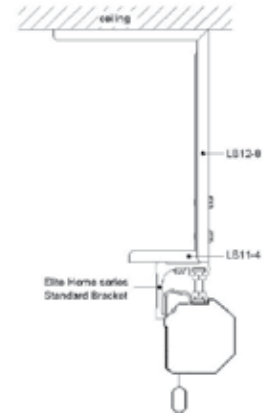

Home2 Series screens come with black 2"-30" top masking border with side and bottom masking. To enhance the format of your presentation to avoid projection overshoot.

You can also adjust the screen's vertical drop/rise limits for optimal visibility. Please contact our Tech-support for more information about this feature.

Sliding Bracket provide easy alignment with wood studs for easy wall/ceiling installations.

Optional 11"x 4" and 12"x 8" L Brackets can allow more flexibility when installing the screen away from wall. Please contact your reseller or visit shop.elitescreens.com for accessory parts.

Optional Elite Screens ZR800D Universal Learning Remote Control, allows one-touch regulation over your entertainment system managing up to 8 devices simultaneously. Each unit has a simplified programming option with learning function to accompany 800 pre-programmed TV/DVD/VCR codes.