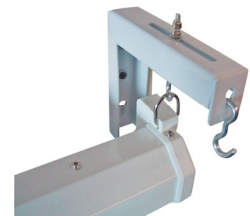

Elite SCREENS

A PROJECTION SCREEN COMPANY

EZ-ELECTRIC VMAX SERIES PROJECTION SCREEN

FEATURE AND BENEFIT

- ELECTRIC/MOTORIZED SCREEN – PERFECT FOR HOME / BUSINESS
- STANDARD IR/RF REMOTE / WALL SWITCH – EZ CONTROL
- DESIGNED FOR BOTH WALL / CEILING MOUNT – EZ INSTALL
- MATTE WHITE SCREEN – EASY TO CLEAN AND DURABLE
- HIGH EFFECTIVE SCATTERED SCREEN ANGLE - CLEAR PICTURE
- EXTRA TOP 18" BLACK DROP – PERFECT FOR CEILING INSTALL
- STANDARD 6" L BRACKET AND SCREWS – EZ INSTALL
- SYNCHRONIZED MOTOR – QUIET AND LONG LIFE TIME

Remote Control and
3-Way Wall Switch
IR + RF Remote

Standard 6" L Bracket

VMAX Series: ez-Electric / Motorized Screen Include Standard Remote Control and Wire 3-Way Wall Switch (include IR & RF two remote control and 6" L bracket)