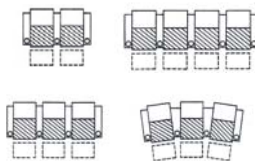

Solara Cinema Series

Modular System

Color: Beige, Brown, Red and Black

The Modular Seating System is sold as individual components that can be used as a single seat or configured into rows of home theater seating. The recliner function on each seat ensures full comfort with your movie experience. A choice of straight or wedge-shaped arms will allow you to create your own flexible floor plan, and each arm includes a generously sized cup holder.

Features:

- Leather and matched leatherette.
- Module combination, easy to install.
- Easy expansion and re-configuration.
- Dimension (W, H, D) for 3 seats: 108" x 42" 36"

MSRP:

Seat w/Arm: \$849,

Seat w/o Arm: \$749,

Middle Arms: \$191

Solara Comfort Series

Model: P3

Color: Beige, Brown and Black

The segmented couch design comes without central armrests, making it easy for you to lay back and enjoy a movie in complete relaxation or use it as home theater seating for three. The center seat can fold-down and become a snack table with cup holders for the side seats.

Features:

- Soft leatherette segmented couch design
- Reclining side seats
- Fold-down table for snacks in center seat backing
- Individually packed for easy delivery and installation
- Metal pin connection securely links each seat at the sides
- Dimension (W, H, D): 87" x 36" x 42"
- MSRP: \$1,759