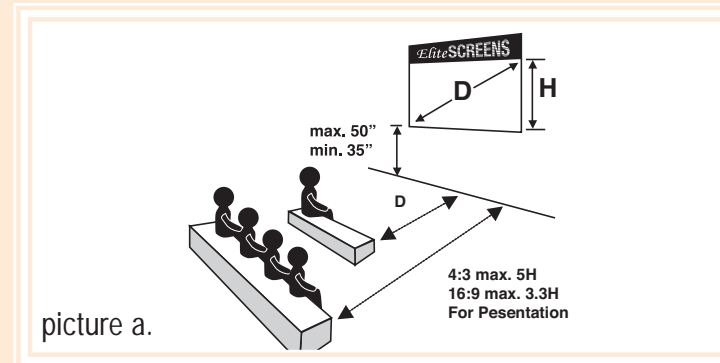

E. What is the difference between the IR and RF remote control for Electric Screen

- Infrared (IR): Requires direct aim to the IR receiver to activate the screen up/stop/down. Infrared code can be programmed into a Universal Remote Control (Limited control distance than RF)
- Radio Frequency (RF): Long distance control and no direct aim limitation for electric screens up/stop/down operation. Not compatible with Universal Remote controls (as of today)

F. What Screen Size in your room ?

- 1-20 people : 60"-100" diagonal
- 21-50 people: 101"-120" diagonal
- 51+ people: 121"+ diagonal

We suggest the Screen Diag. should equal to the closest person in front of screen. (see picture a.)

There are many factors to determine the size of your screen, including the room size and environment, type of application, type of projector, basically, the simple determination by "how many people watch screen at the same time" should be enough for most application. You can always select different size to fit your need as you like.

How to Select
Projection Screen

Wall / Ceiling
Screen

Wall / Ceiling Screen
Comparison Chart

Portable Screen

Comparison Chart

Top Most Popular
Projection Screens