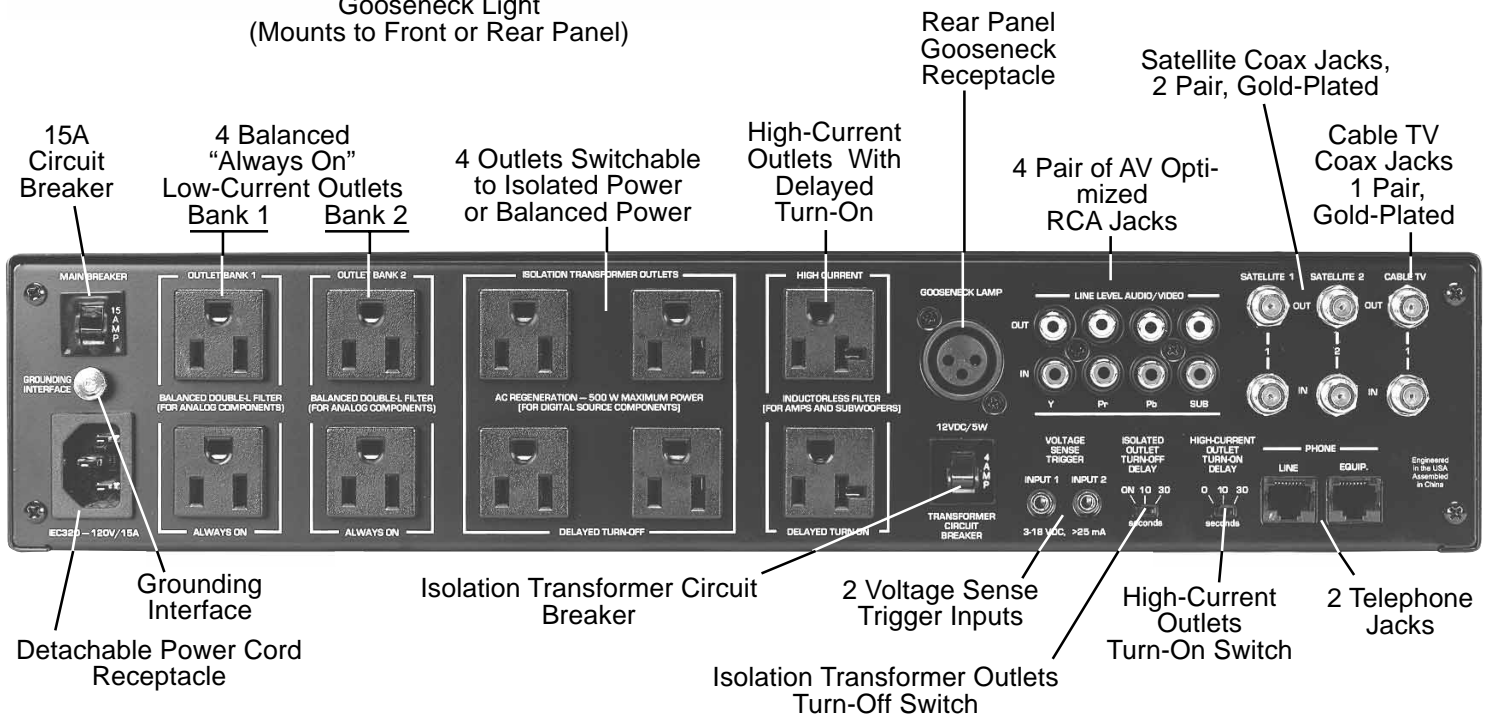

Features Customers Want!

Compact Power Management

- Balanced Power
- Isolation Transformer
- Power Protection Circuitry
- High Current Outlets
- Balanced Filtered Circuits

PD11VABP A Must for Pure Power Management

Gooseneck Light
(Mounts to Front or Rear Panel)

Power Pro Series Models:

- PD11VABP Superior Power Management
- PD11VBC Excellent Power Solutions
- PD7BC Compact Clout

DIRECT DEALER HOTLINE

CALL: 1-800-321-6699 ext. 229 or 230
E-MAIL: eta@etasys.com