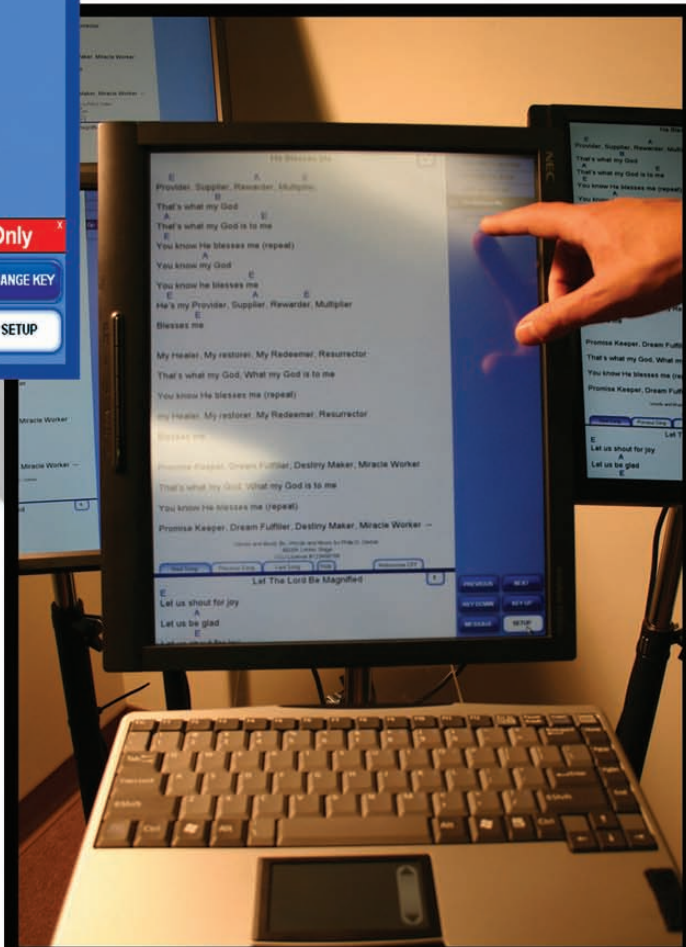

A Mighty Fortress Is Our God

Words and Music by
Martin Luther and Frederick Hedge

1. A might - y for - tress is our God, a bul - wark nev - er
2. Did we in our own strength con - fide, our striv - ing would be
3. And tho' this world, with dev - ils filled, should threat - en to un -

fall - ing; Our help - er He a - mid the flood of the
los - ing; we were not the right man on our side, of His
do - us, we will not fear, for God hath willed

mor - tal ills pre - vail - ing, For still our an - cient foe doth Christ we
man of God's own choos - ing, Dost ask who that may be?
truth to tri - umph thru us. The prince of dark - ness grim,

seek to work us woe - His craft and pow'r are great, and
Je - sus, it is He - Lord Sab - a - oth His name, from
trem - ble not for him - His rage we can en - dure, for

armed with cru - el hate, on earth is not his e - qual,
age to age the same, sure, and He must win the bat - tie,
lo, his doom is, One lit - tle word shall fell him.

Words and Music By: Martin Luther and Frederick Hedge
©Public Domain
CCLI License #13842568

Next Song Previous Song Last Song Hide 10:34 Clock/Timer Metronome ON 60

Higher Praises

Am F
Let us give Him higher praises,
G E
Let us give Him highest praise;
Am F
Unto the Most High our Highness,
G E
It's His harvest when we praise!

And Can It Be
A Mighty Fortress Is Our God
Higher Praises

Vocals Only
ADD SONG CHANGE KEY
MESSAGE SETUP

Features: