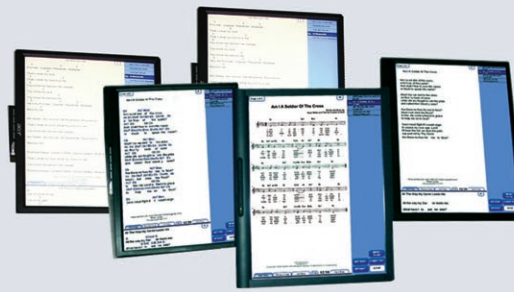

SAME  PAGE™

“WE PUT SPONTANEOUS BACK INTO WORSHIP!”

INTRODUCING
THE NEW
SAMEPAGE!

SAMEPAGE™ COMPLETE

- MESSAGING SYSTEM
- ALL MUSIC IN ONE DATABASE
- SIMULTANEOUSLY DISPLAYS:
CHORD/LEAD/SHEET MUSIC
- CAPO FEATURE
- METRONOME FEATURE
- OFF-SITE PLAYLIST MANAGEMENT
- DESIGNED FOR SMALL WORSHIP TEAMS
- OPTIMAL FOR CHORD/LEAD SHEET
MUSIC
- MUSIC & MP3 DOWNLOAD ACCESS
- SAMEPAGE COMPLETE SOFTWARE:
DOES NOT SUPPORT SHEET MUSIC
TRANSPOSITION
- SYSTEM DOES NOT INCLUDE
TOUCHSCREEN

- FOUR (4) 17" DISPLAYS
- SUPPORTS UP TO 5 STATIONS

SAMEPAGE™ ADVANCED

- ANNOTATION
- MESSAGING SYSTEM
- TOUCHSCREEN CONTROL
- ALL MUSIC IN ONE DATABASE
- ONE TOUCH TRANSPOSITION
- ONE TOUCH ADD/DELETE SONG
- SIMULTANEOUSLY DISPLAYS:
CHORD/LEAD/SHEET MUSIC
- CAPO FEATURE
- METRONOME FEATURE
- OFF-SITE PLAYLIST MANAGEMENT
- WIRELESS UPGRADE AVAILABLE
- DESIGNED FOR MID-SIZED WORSHIP TEAM
- OPTIMAL FOR CHORD/LEAD
SHEET/ORCHESTRATION
- MUSIC & MP3 DOWNLOAD ACCESS
- SAMEPAGE ADVANCED SOFTWARE

- FIVE (5) 17" DISPLAYS
- SUPPORTS 10 STATIONS
- TWO (2) PAGE UP DISPLAY

SAMEPAGE™ ELITE

- ANNOTATION
- MESSAGING SYSTEM
- TOUCHSCREEN CONTROL
- ALL MUSIC IN ONE DATABASE
- ONE TOUCH TRANSPOSITION
- ONE TOUCH ADD/DELETE SONG
- SIMULTANEOUSLY DISPLAYS:
CHORD/LEAD/SHEET MUSIC
- CAPO FEATURE
- METRONOME FEATURE
- OFF-SITE PLAYLIST MANAGEMENT
- WIRELESS UPGRADE AVAILABLE
- DESIGNED FOR ALL WORSHIP TEAMS & SMALL
ORCHESTRAS
- MUSIC & MP3 DOWNLOAD ACCESS
- SAMEPAGE ELITE SOFTWARE

FREE SAMEPAGE SOFTWARE
UPGRADES FOR LIFE

- BIGGER SCREENS:
SIX (6) 19" DISPLAYS
- SUPPORTS 25 STATIONS
- TWO (2) PAGE UP DISPLAY