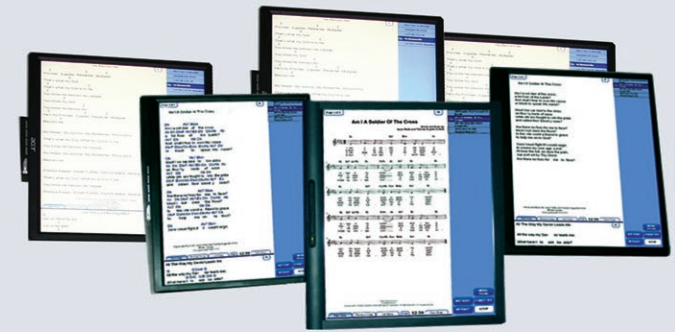

SAME  PAGE™

“WE PUT SPONTANEOUS BACK INTO WORSHIP!”

INTRODUCING
THE NEW
SAMEPAGE!

SAMEPAGE™ COMPLETE

- MESSAGING SYSTEM
- ALL MUSIC IN ONE DATABASE
- SIMULTANEOUSLY DISPLAYS:
CHORD/LEAD/SHEET MUSIC
- CAPO FEATURE
- METRONOME FEATURE
- OFF-SITE PLAYLIST MANAGEMENT
- DESIGNED FOR SMALL WORSHIP TEAMS
- OPTIMAL FOR CHORD/LEAD SHEET
MUSIC
- MUSIC & MP3 DOWNLOAD ACCESS
- SAMEPAGE COMPLETE SOFTWARE:
DOES NOT SUPPORT SHEET MUSIC
TRANSPOSITION
- SYSTEM DOES NOT INCLUDE
TOUCHSCREEN

- FOUR (4) 17" DISPLAYS
- SUPPORTS UP TO 5 STATIONS

SAMEPAGE™ ADVANCED

- ANNOTATION
- MESSAGING SYSTEM
- TOUCHSCREEN CONTROL
- ALL MUSIC IN ONE DATABASE
- ONE TOUCH TRANSPOSITION
- ONE TOUCH ADD/DELETE SONG
- SIMULTANEOUSLY DISPLAYS:
CHORD/LEAD/SHEET MUSIC
- CAPO FEATURE
- METRONOME FEATURE
- OFF-SITE PLAYLIST MANAGEMENT
- WIRELESS UPGRADE AVAILABLE
- DESIGNED FOR MID-SIZED WORSHIP TEAM
- OPTIMAL FOR CHORD/LEAD
SHEET/ORCHESTRATION
- MUSIC & MP3 DOWNLOAD ACCESS
- SAMEPAGE ADVANCED SOFTWARE

- FIVE (5) 17" DISPLAYS
- SUPPORTS 10 STATIONS
- TWO (2) PAGE UP DISPLAY

SAMEPAGE™ ELITE

- ANNOTATION
- MESSAGING SYSTEM
- TOUCHSCREEN CONTROL
- ALL MUSIC IN ONE DATABASE
- ONE TOUCH TRANSPOSITION
- ONE TOUCH ADD/DELETE SONG
- SIMULTANEOUSLY DISPLAYS:
CHORD/LEAD/SHEET MUSIC
- CAPO FEATURE
- METRONOME FEATURE
- OFF-SITE PLAYLIST MANAGEMENT
- WIRELESS UPGRADE AVAILABLE
- DESIGNED FOR ALL WORSHIP TEAMS & SMALL
ORCHESTRAS
- MUSIC & MP3 DOWNLOAD ACCESS
- SAMEPAGE ELITE SOFTWARE

FREE SAMEPAGE SOFTWARE
UPGRADES FOR LIFE

- BIGGER SCREENS:
SIX (6) 19" DISPLAYS
- SUPPORTS 25 STATIONS
- TWO (2) PAGE UP DISPLAY