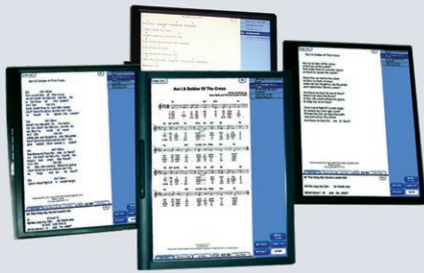

SAME  PAGE™

“WE PUT SPONTANEOUS BACK INTO WORSHIP!”

INTRODUCING
THE NEW
SAMEPAGE!

SAMEPAGE™ COMPLETE

- MESSAGING SYSTEM
- ALL MUSIC IN ONE DATABASE
- SIMULTANEOUSLY DISPLAYS:
CHORD/LEAD/SHEET MUSIC
- CAPO FEATURE
- METRONOME FEATURE
- OFF-SITE PLAYLIST MANAGEMENT
- DESIGNED FOR SMALL WORSHIP TEAMS
- OPTIMAL FOR CHORD/LEAD SHEET
MUSIC
- MUSIC & MP3 DOWNLOAD ACCESS
- SAMEPAGE COMPLETE SOFTWARE:
DOES NOT SUPPORT SHEET MUSIC
TRANSPOSITION
- SYSTEM DOES NOT INCLUDE
TOUCHSCREEN

- FOUR (4) 17" DISPLAYS
- SUPPORTS UP TO 5 STATIONS

SAMEPAGE™ ADVANCED

- ANNOTATION
- MESSAGING SYSTEM
- TOUCHSCREEN CONTROL
- ALL MUSIC IN ONE DATABASE
- ONE TOUCH TRANSPOSITION
- ONE TOUCH ADD/DELETE SONG
- SIMULTANEOUSLY DISPLAYS:
CHORD/LEAD/SHEET MUSIC
- CAPO FEATURE
- METRONOME FEATURE
- OFF-SITE PLAYLIST MANAGEMENT
- WIRELESS UPGRADE AVAILABLE
- DESIGNED FOR MID-SIZED WORSHIP TEAM
- OPTIMAL FOR CHORD/LEAD
SHEET/ORCHESTRATION
- MUSIC & MP3 DOWNLOAD ACCESS
- SAMEPAGE ADVANCED SOFTWARE

- FIVE (5) 17" DISPLAYS
- SUPPORTS 10 STATIONS
- TWO (2) PAGE UP DISPLAY

SAMEPAGE™ ELITE

- ANNOTATION
- MESSAGING SYSTEM
- TOUCHSCREEN CONTROL
- ALL MUSIC IN ONE DATABASE
- ONE TOUCH TRANSPOSITION
- ONE TOUCH ADD/DELETE SONG
- SIMULTANEOUSLY DISPLAYS:
CHORD/LEAD/SHEET MUSIC
- CAPO FEATURE
- METRONOME FEATURE
- OFF-SITE PLAYLIST MANAGEMENT
- WIRELESS UPGRADE AVAILABLE
- DESIGNED FOR ALL WORSHIP TEAMS & SMALL
ORCHESTRAS
- MUSIC & MP3 DOWNLOAD ACCESS
- SAMEPAGE ELITE SOFTWARE

FREE SAMEPAGE SOFTWARE
UPGRADES FOR LIFE

- BIGGER SCREENS:
SIX (6) 19" DISPLAYS
- SUPPORTS 25 STATIONS
- TWO (2) PAGE UP DISPLAY