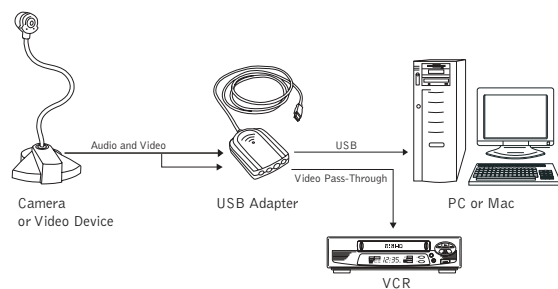

USB Adapter Video Connection Device

The USB Adapter from ClearOne, formerly VideoLabs, is a high-quality USB video connection device that enables you to send video and audio to your computer from your connected ClearOne camera or other compatible video device. Using the included video and photo imaging software, you can capture video, audio, or still images for use in a variety of educational, professional, or personal projects. The USB Adapter is a convenient, affordable alternative to an installed video capture card.

The USB Adapter features an attached USB cable and four connectors: audio, composite video, S-video, and video pass-through. The video pass-through connector makes it possible to output your video capture to a TV or VCR. This means you can simultaneously view or record the video on a TV or VCR and capture the video on your computer. Additionally, the USB Adapter supports stereo audio to enhance your video and audio captures.

The USB Adapter features a video pass-through connector to output video to a TV or VCR.

Connecting Your USB Adapter.

USB Adapter at Work.

The USB Adapter plays a valuable role in many different settings including classrooms, training rooms, distance learning facilities, corporate offices, and more. When used with a ClearOne or other compatible camera, the USB Adapter provides students and teachers with the ability to create videos and other multimedia projects. It helps corporate users make the most of Internet-based videoconferencing and provides video streaming capability for training and sales presentations. It is also ideal for web design, image capture, and video capture projects.

Stereo audio

Video Pass-Through

Composite video on RCA connector only

Capture Rate

30fps at CIF (320x240),
10–15fps at VGA (640x480)

Frame Size

QCIF (160x120) to VGA (640x480)

Software Interface