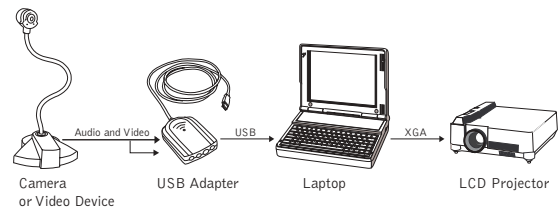

USB Adapter Video Connection Device

The USB Adapter from ClearOne, formerly VideoLabs, is a high-quality USB video connection device that enables you to send video and audio to your computer from your connected ClearOne camera or other compatible video device. Using the included video and photo imaging software, you can capture video, audio, or still images for use in a variety of educational, professional, or personal projects. The USB Adapter is a convenient, affordable alternative to an installed video capture card.

The USB Adapter features an attached USB cable and four connectors: audio, composite video, S-video, and video pass-through. The video pass-through connector makes it possible to output your video capture to a TV or VCR. This means you can simultaneously view or record the video on a TV or VCR and capture the video on your computer. Additionally, the USB Adapter supports stereo audio to enhance your video and audio captures.

The USB Adapter features a video pass-through connector to output video to a TV or VCR.

Connecting Your USB Adapter.

USB Adapter at Work.

The USB Adapter plays a valuable role in many different settings including classrooms, training rooms, distance learning facilities, corporate offices, and more. When used with a ClearOne or other compatible camera, the USB Adapter provides students and teachers with the ability to create videos and other multimedia projects. It helps corporate users make the most of Internet-based videoconferencing and provides video streaming capability for training and sales presentations. It is also ideal for web design, image capture, and video capture projects.

Specifications

PC Interface

USB Rev. 1.1

Video Standard

NTSC, PAL, SECAM

Signal Input

Composite or S-video

Audio Input