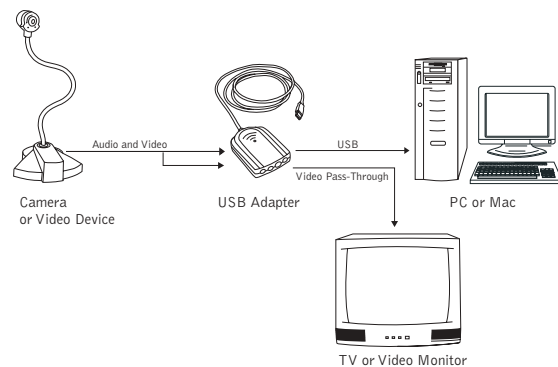

USB Adapter Video Connection Device

The USB Adapter from ClearOne, formerly VideoLabs, is a high-quality USB video connection device that enables you to send video and audio to your computer from your connected ClearOne camera or other compatible video device. Using the included video and photo imaging software, you can capture video, audio, or still images for use in a variety of educational, professional, or personal projects. The USB Adapter is a convenient, affordable alternative to an installed video capture card.

The USB Adapter features an attached USB cable and four connectors: audio, composite video, S-video, and video pass-through. The video pass-through connector makes it possible to output your video capture to a TV or VCR. This means you can simultaneously view or record the video on a TV or VCR and capture the video on your computer. Additionally, the USB Adapter supports stereo audio to enhance your video and audio captures.

The USB Adapter features a video pass-through connector to output video to a TV or VCR.

Connecting Your USB Adapter.

USB Adapter at Work.

The USB Adapter plays a valuable role in many different settings including classrooms, training rooms, distance learning facilities, corporate offices, and more. When used with a ClearOne or other compatible camera, the USB Adapter provides students and teachers with the ability to create videos and other multimedia projects. It helps corporate users make the most of Internet-based videoconferencing and provides video streaming capability for training and sales presentations. It is also ideal for web design, image capture, and video capture projects.

Stereo audio

Video Pass-Through

Composite video on RCA connector only

Capture Rate

30fps at CIF (320x240),
10–15fps at VGA (640x480)

Frame Size

QCIF (160x120) to VGA (640x480)

Software Interface