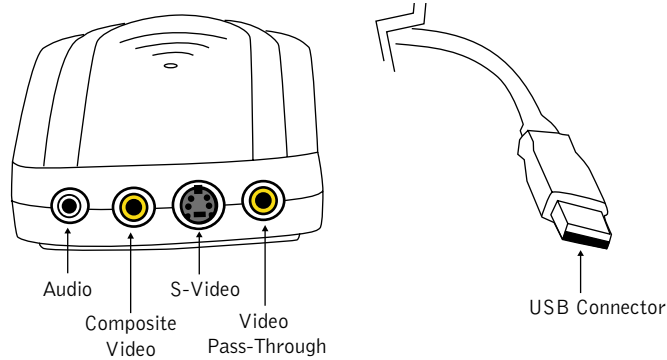

USB Adapter Video Connection Device

The USB Adapter from ClearOne, formerly VideoLabs, is a high-quality USB video connection device that enables you to send video and audio to your computer from your connected ClearOne camera or other compatible video device. Using the included video and photo imaging software, you can capture video, audio, or still images for use in a variety of educational, professional, or personal projects. The USB Adapter is a convenient, affordable alternative to an installed video capture card.

The USB Adapter features an attached USB cable and four connectors: audio, composite video, S-video, and video pass-through. The video pass-through connector makes it possible to output your video capture to a TV or VCR. This means you can simultaneously view or record the video on a TV or VCR and capture the video on your computer. Additionally, the USB Adapter supports stereo audio to enhance your video and audio captures.

The USB Adapter features a video pass-through connector to output video to a TV or VCR.

Connecting Your USB Adapter.

USB Adapter at Work.

The USB Adapter plays a valuable role in many different settings including classrooms, training rooms, distance learning facilities, corporate offices, and more. When used with a ClearOne or other compatible camera, the USB Adapter provides students and teachers with the ability to create videos and other multimedia projects. It helps corporate users make the most of Internet-based videoconferencing and provides video streaming capability for training and sales presentations. It is also ideal for web design, image capture, and video capture projects.

Stereo audio

Video Pass-Through

Composite video on RCA connector only

Capture Rate

30fps at CIF (320x240),
10–15fps at VGA (640x480)

Frame Size

QCIF (160x120) to VGA (640x480)

Software Interface