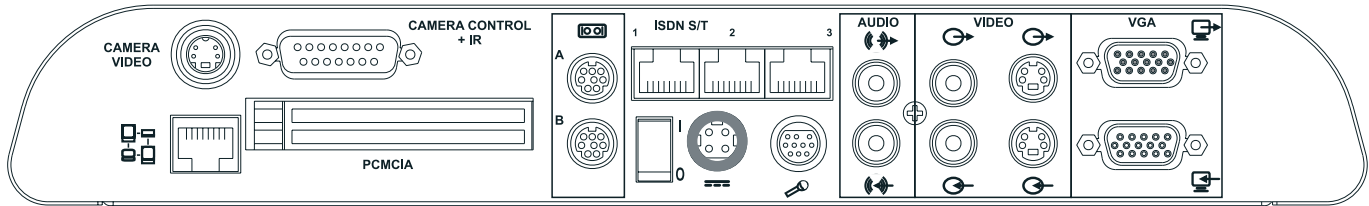

Specifications

Standards Support

H.320 and H.323

Bandwidth

H.320: 56-384kbps

H.323: 64-768kbps

User Interface

Express mode for efficient conference control
Expert mode for advanced conference features
Phone book holds hundreds of entries
Microsoft Internet Explorer browser
PowerPoint plug-in for simplified presentations
Auto snapshot for simplified presentations
Context-sensitive online help
Language Supported: English

Additional Features

2x PCMCIA 2.0 slots
2x external RS-232 connectors
IR handheld remote
IR keyboard
Remote software upgrade
Sleep mode
V-Meeting¹ scheduling using Microsoft Outlook
Remote Management via V-Console¹

Graphic Image Format

JPEG, web content, Microsoft Office documents via HTML
PowerPoint via plug-in or HTML
Web presentations via built-in browser
Annex D on both H.320 and H.323

Video Standards

H.261

H.263

Picture Resolution

FCIF, QCIF

SQCIF Decode

Frame Rate

15fps at 56-320kbps

30fps at 336-768kbps (decode)

Up to 20fps at 336-768kbps (encode)

Video Input

1x main PTZ camera input

1x camera 2: S-video

1x camera 3: composite

1x XGA auto detect

Video Output

1x composite

1x S-video

1x VGA/SVGA:
640x480, NTSC
720x576, PAL

Video Format

NTSC/PAL, auto detect

Picture-In-Picture

Auto on, auto off, moveable

Video Features

Far-end camera control (H.281/H.224 FECC) for both H.320 and H.323
Single or dual monitor support
VCR support

Camera Presets

10 local camera presets

Audio Standards

G.711, G.722, G.728 (H.320 & H.323),
G.723.1 (H.323 only)

Audio Input/Output

1x AccuMic II input

1x line level input (RCA)

1x line level output (RCA)

Optional second AccuMic II

AccuMic II

Three microphone elements

Full-duplex Distributed Echo Cancellation

Noise cancellation

Automatic gain control

Automatic microphone gating

Network Interface

10 Base-T Ethernet port supporting TCP/IP,
DHCP, DNS, WINS, SNMP, ARP, WWW,
Telnet

Wireless via 802.11b²

S/T BRI interface: Built-in 3BRI IMUX
Auto-SPID detection

ISDN Protocols

1TR6, 5ESS, DMS100, ETSI, NI-1,
NTT/INS, VN3, Australian

Main PTZ Camera

Integrated or can be detached

Field of View: 47.5°

Zoom: 16X

Focal Length: 4-64mm, F1.4 to 2.8

Min Lux: 6 lux

Auto focus, auto white balance

Electrical

Auto-sense power supply

Power Requirements:

100-240VAC, 50-60Hz, 36W, 1A max

Physical

Dimensions (LxDxH)

12.57" x 10.69" x 6.45"

31.93 x 27.16 x 16.39 cm

Weight

5.57 lb/2.08 kg

Warranty

2 years parts and labor

¹V-Meeting and V-Console available as future upgrades.

²Optional; contact ClearOne for the list of supported wireless cards.