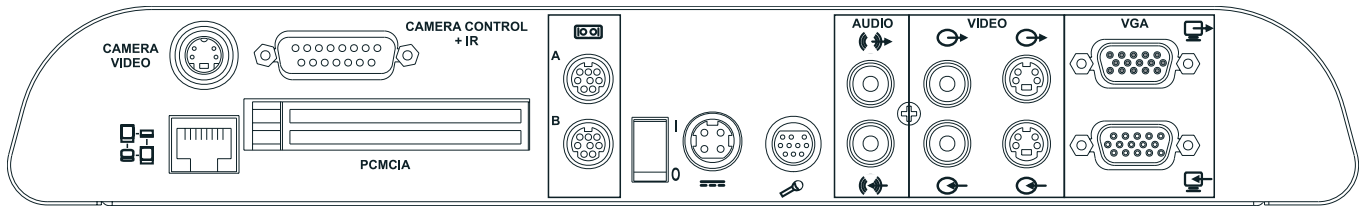

Specifications

Standards Support

H.323

Bandwidth

64–768kbps

User Interface

Express mode for efficient conference control
Expert mode for advanced conference features
Phone book holds hundreds of entries
Microsoft Internet Explorer browser
PowerPoint plug-in for simplified presentations
Auto snapshot for simplified presentations
Context-sensitive online help
Language supported: English

Additional Features

2x PCMCIA 2.0 slots
2x external RS-232 connectors
IR handheld remote
IR keyboard
Remote software upgrade
Sleep mode
V-Meeting¹ scheduling using Microsoft Outlook
Remote management via V-Console¹

Graphic Image Format

JPEG, web content, Microsoft Office documents via HTML
PowerPoint via plug-in or HTML
Web presentations via built-in browser
Annex D

Video Standards

H.261
H.263

Picture Resolution

FCIF, QCIF
SQCIF Decode

Frame Rate

15fps at 56-320kbps
30fps at 336-768kbps (decode)
Up to 20fps at 336-768kbps (encode)

Video Input

1x Main PTZ camera input
1x Camera 2: S-video
1x Camera 3: composite
1x XGA auto detect

Video Output

1x composite
1x S-video
1x VGA/SVGA:
640x480, NTSC
720x576, PAL

Video Format

NTSC/PAL, auto detect

Picture-In-Picture

Auto on, auto off, moveable

Video Features

Far-end camera control (H.281/H.224 FECC) for both H.320 and H.323
Single or dual monitor support
VCR support

Camera Presets

10 local camera presets

Audio Standards

G.711, G.722, G.728, G.723.1

Audio Input/Output

1x AccuMic II input
1x line level input (RCA)
1x line level output (RCA)
Optional second AccuMic II

AccuMic II

Three microphone elements
Full-duplex Distributed Echo Cancellation
Noise cancellation
Automatic gain control
Automatic microphone gating

Network Interface

10 Base-T Ethernet port supporting TCP/IP, DHCP, DNS, WINS, SNMP, ARP, WWW, Telnet
Wireless via 802.11b²

Main PTZ Camera

Integrated or can be detached
Field of View: 47.5°
Zoom: 16X
Focal Length: 4-64mm, F1.4 to 2.8
Min Lux: 6 lux
Auto focus, auto white balance

Electrical

Auto-sense power supply
Power Requirements:
100-240VAC, 50-60Hz, 36W, 1A max

Physical

Dimensions (LxDxH)
12.57" x 10.69" x 6.45"
31.93 x 27.16 x 16.39 cm
Weight
5.57 lb/2.08 kg

Warranty

2 years parts and labor

¹V-Meeting and V-Console available as future upgrades.

²Optional; contact ClearOne for a list of supported wireless cards.