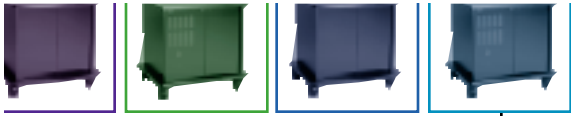

# Set Top Videoconferencing and Standard Videoconferencing Carts

RC-ST

Set Top VC Carts

VideoLabs' Set Top Videoconferencing Carts were specifically designed to meet the needs of the new set top conferencing units. The rounded look gives this cart a sleek appearance that is welcome everywhere from the training room to the boardroom. With more than 20" of depth in the interior cabinet, there is room for your VCR and other peripheral equipment.

### Features

- Smoked Plexiglass doors
- 5" twin wheel casters for easy maneuvering
- Standard rubber bumper edge molding
- Full rear panel with two grommets for easy pass-through for your cables

Part Number	Description
RC-CART-2029ST	Open cart for up to a 29" monitor
RC-CART-20ST	20" monitor cart
RC-CART-27ST	27" monitor cart
RC-CART-32ST	32" monitor cart
RC-CART-35ST	35" monitor cart
RC-CART-43ST	43" monitor cart (26" tall)
RC-CART-27STSS	27" speaker system ready cart
RC-CART-32STSS	32" speaker system ready cart
RC-CART-35STSS	35" speaker system ready cart
RC-CART-32WEGAST	Cart for a 32" Sony® Wega monitor (flat front)
RC-CART-36WEGAST	Cart for a 36" Sony® Wega monitor (flat front)

\* See foldout for options and laminate colors.

RC

Standard VC Carts

VideoLabs' Standard Videoconferencing Carts are built for maximum strength, durability and versatility. These carts are specifically designed to hold monitors and large equipment. They have a deeper equipment enclosure to allow space for deeper legacy codecs or tower systems.

### Features

- Smoked Plexiglass doors
- 5" twin wheel casters for easy maneuvering.
- Standard rubber bumper edge molding.
- Weighted, wide base for stability.
- Rear panel has venting for heat producing equipment.