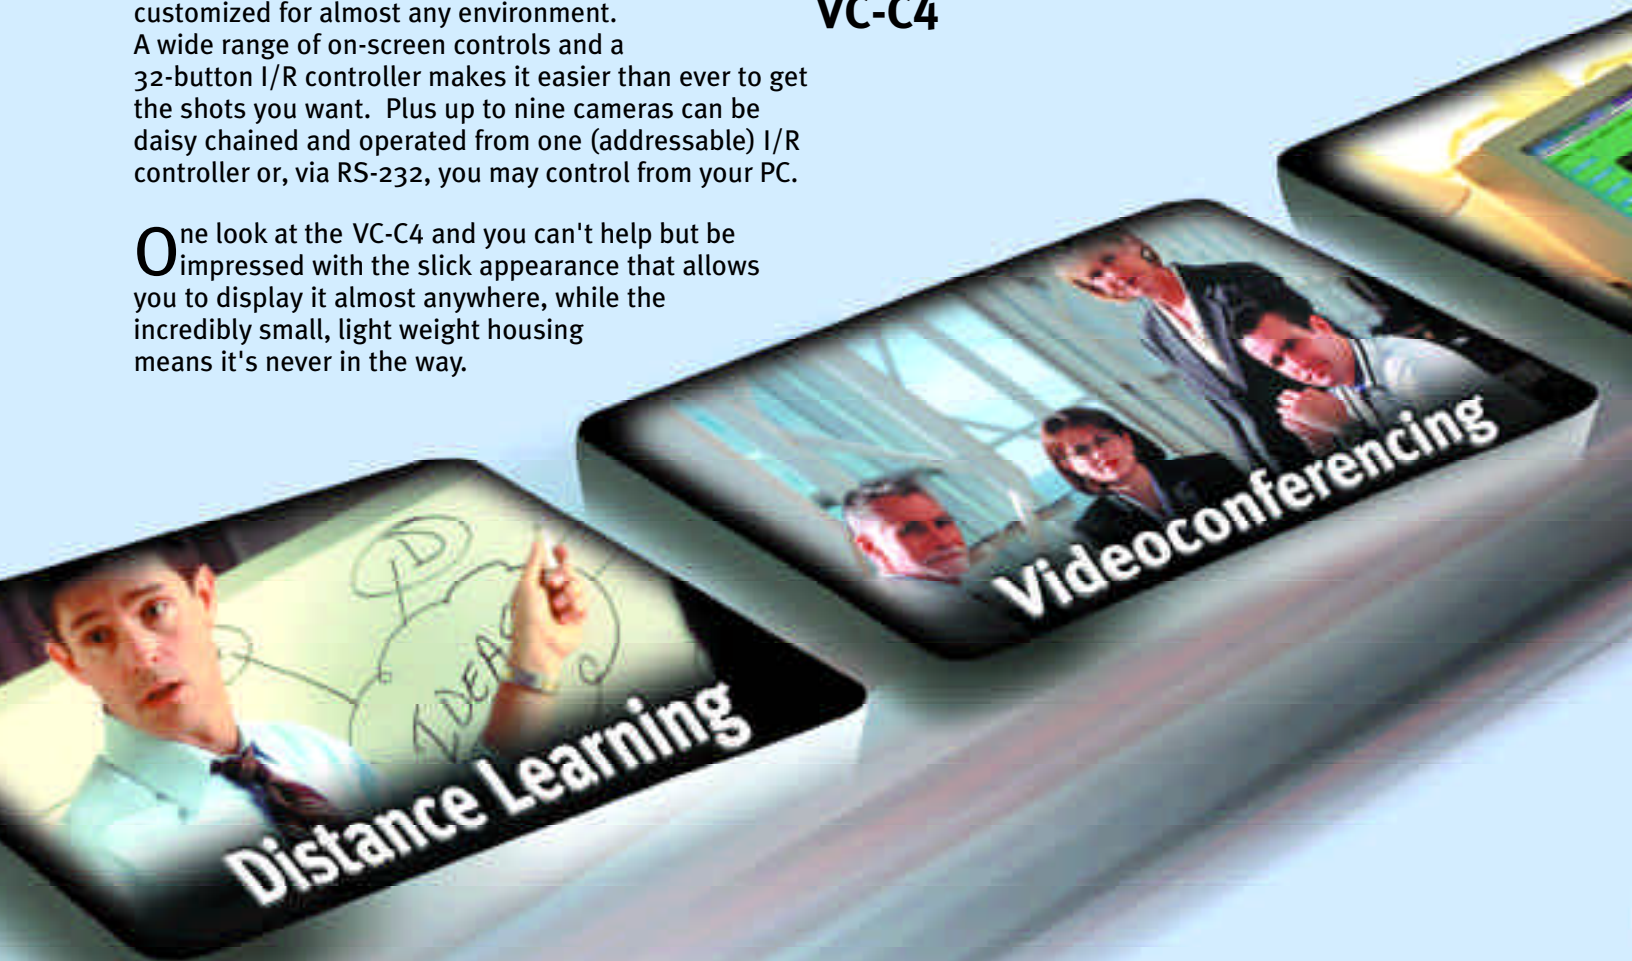

Canon's New VC-C4 P/T/Z Camera Distance Learning and Monitoring

Canon's latest Pan/Tilt/Zoom (P/T/Z) camera, the VC-C4 combines great looks, compact design, and ease-of-use never before available. We should know, since it was Canon who first introduced affordable, high quality remote controlled cameras, and has lead the way ever since.

Our newest entry, the VC-C4, (backwardly compatible to our previous models), is our most technically advanced and affordable ever; great news for users who want a reliable P/T/Z camera they can count on for videoconferencing, distance learning, general video and even enhanced security/monitoring.

The most intelligent P/T/Z camera we've ever made, the VC-C4's shooting parameters can be adjusted and customized for almost any environment. A wide range of on-screen controls and a 32-button I/R controller makes it easier than ever to get the shots you want. Plus up to nine cameras can be daisy chained and operated from one (addressable) I/R controller or, via RS-232, you may control from your PC.

One look at the VC-C4 and you can't help but be impressed with the slick appearance that allows you to display it almost anywhere, while the incredibly small, light weight housing means it's never in the way.

The VC-C4 comes with other impressive features that include: a 16X zoom; a brighter lens, center mounted for a smoother pan/tilt; a quieter, precision pan/tilt mechanism with no shaking and minimal vibration; intelligent image processing enabling the codec to achieve higher compression performance; 460 TVL of resolution; height of 3.5", and weight of 1 lb.

For Canon reliability, quality video, ease of use and outstanding value, nothing looks better than Canon's VC-C4.