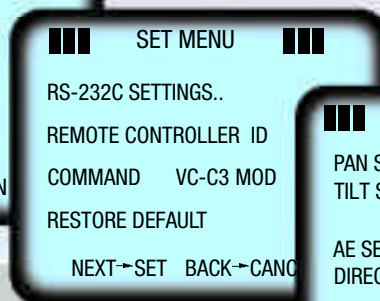

The VC-C4's on-screen controls make it easier than ever to custom control the shot according to a wide range of parameters. Plus up to nine cameras can be daisy chained and operated from one computer.