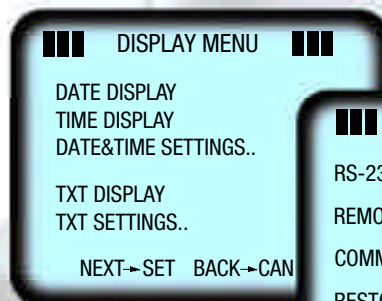

The VC-C4's on-screen controls make it easier than ever to custom control the shot according to a wide range of parameters. Plus up to nine cameras can be daisy chained and operated from one computer.