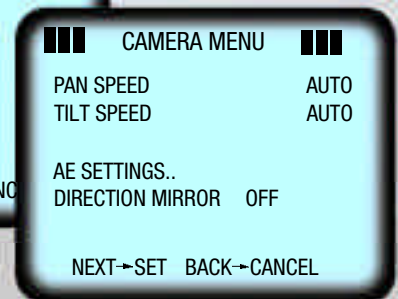

The VC-C4's on-screen controls make it easier than ever to custom control the shot according to a wide range of parameters. Plus up to nine cameras can be daisy chained and operated from one computer.