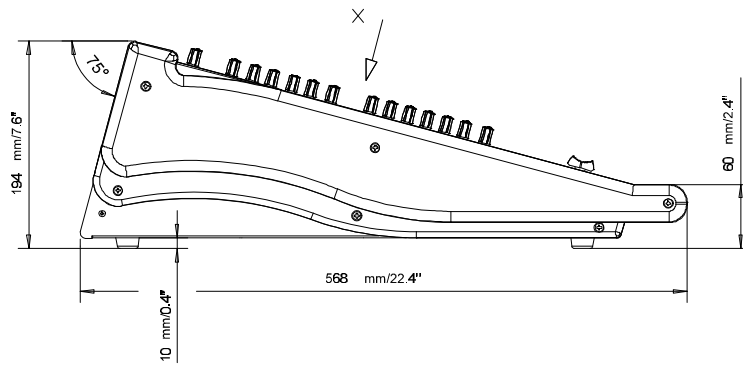

DIMENSIONS

VENICE 160 = 490mm/19.3"
 VENICE 240 = 698mm/27.5"
 VENICE 320 = 906mm/35.7"