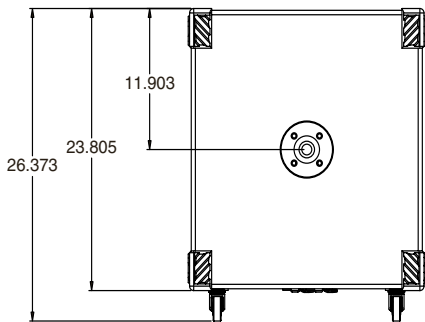

Dimension Drawings

USA 12000 Portland Ave South, Burnsville, MN 55337, Phone: 952-884-4051, Fax: 952-884-0043
Canada 705 Progress Avenue, Unit 46, Scarborough, Ontario, Canada, M1H2X1, Phone: 416-431-4975, 800-881-1685, Fax: 416-431-4588
Germany Hirschberger Ring 45, D94315, Straubing, Germany, Phone: +49 9421-706 0, Fax: +49 9421-706 287
France Parc de Courcerin, Allée Lech Walesa, Lognes, 77185 Marne la Vallée, France, Phone: +33 1 6480-0090, Fax: +33 1 6480-4538
Australia Unit 23, Block C, Slough Business Park, Slough Avenue, Silverwater, N.S.W. 2128, Australia, Phone: +61 2-9648-3455, Fax: +61 2-9648-5585
Hong Kong Unit E & F, 21/F, Luk Hop Industrial Bldg., 8 Luk Hop St., San PO Kong, Kowloon, Hong Kong, Phone: +852-2351-3628, Fax: +852-2351-3329
Japan 5-3-8 Funabashi, Setagaya-ku, Tokyo, 156-0055 Japan, Phone: +81 3-5316-5020, Fax: +81 3-5316-5031
Singapore 3015A Ubi Rd 1, 05-10, Kampong Ubi Industrial Estate, Singapore 408705, Phone: +65-746-8760, Fax: +65-746-1206
Mexico Av. Parque Chapultepec #66-201, Col. El Parque Edo. De Mexico 53390, Mexico, Phone: +52 5358-5434, Fax: +52 5358-5588
UK 4, The Willows Centre, Willow Lane, Mitcham, Surrey CR4 4NX, UK, Phone: +44 181 640 9600, Fax: +44 181 646 7084
Africa/Mid-East Hirschberger Ring 45, D94315, Straubing, Germany, Phone: +49 9421-706 0, Fax: 49 9421-706 287
Latin America 12000 Portland Ave South, Burnsville, MN 55337, Phone: 952-887-7491, Fax: 952-887-9212

www.electrovoice.com

© Telex Communications, Inc. 08/2001
Part Number 38109-995 RevA

Electro-Voice®

U.S.A. and Canada only.

For customer orders, contact the Customer Service department at
800/392-3497 Fax: 800/955-6831

For warranty repair or service information, contact the Service
Repair department at 800/685-2606

For technical assistance, contact Technical Support at 866/78AUDIO
Specifications subject to change without notice.