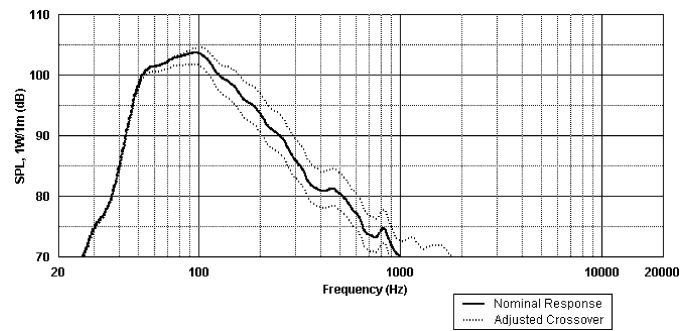

Frequency Response

Performance Match:
SxA100

Included Accessories:

34-in. Mounting Pole

Pin-locking Transport Dolly Board w/ 4 Heavy Casters