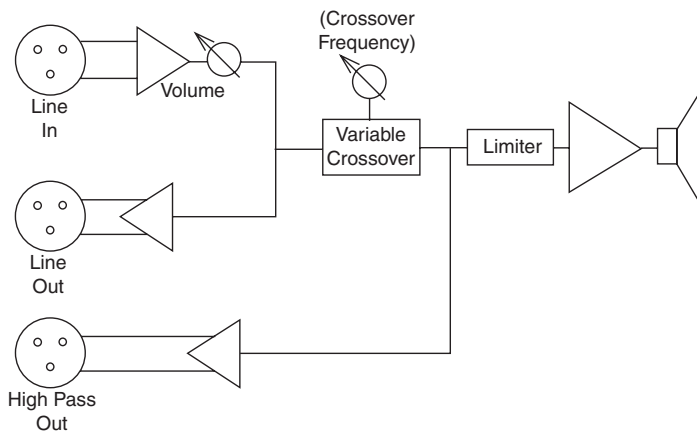

Block Diagram