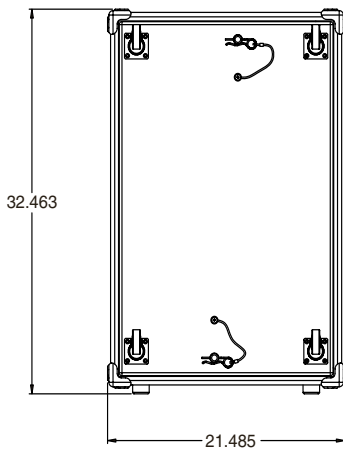

Dimension Drawings

USA 12000 Portland Ave South, Burnsville, MN 55337, Phone: 952-884-4051, Fax: 952-884-0043
Canada 705 Progress Avenue, Unit 46, Scarborough, Ontario, Canada, M1H2X1, Phone: 416-431-4975, 800-881-1685, Fax: 416-431-4588
Germany Hirschberger Ring 45, D94315, Straubing, Germany, Phone: +49 9421-706 0, Fax: +49 9421-706 287
France Parc de Courcerin, Allée Lech Walesa, Lognes, 77185 Marne la Vallée, France, Phone: +33 1 6480-0090, Fax: +33 1 6480-4538
Australia Unit 23, Block C, Slough Business Park, Slough Avenue, Silverwater, N.S.W. 2128, Australia, Phone: +61 2-9648-3455, Fax: +61 2-9648-5585
Hong Kong Unit E & F, 21/F, Luk Hop Industrial Bldg., 8 Luk Hop St., San PO Kong, Kowloon, Hong Kong, Phone: +852-2351-3628, Fax: +852-2351-3329
Japan 5-3-8 Funabashi, Setagaya-ku, Tokyo, 156-0055 Japan, Phone: +81 3-5316-5020, Fax: +81 3-5316-5031
Singapore 3015A Ubi Rd 1, 05-10, Kampong Ubi Industrial Estate, Singapore 408705, Phone: +65-746-8760, Fax: +65-746-1206
Mexico Av. Parque Chapultepec #66-201, Col. El Parque Edo. De Mexico 53390, Mexico, Phone: +52 5358-5434, Fax: +52 5358-5588
UK 4, The Willows Centre, Willow Lane, Mitcham, Surrey CR4 4NX, UK, Phone: +44 181 640 9600, Fax: +44 181 646 7084
Africa/Mid-East Hirschberger Ring 45, D94315, Straubing, Germany, Phone: +49 9421-706 0, Fax: 49 9421-706 287
Latin America 12000 Portland Ave South, Burnsville, MN 55337, Phone: 952-887-7491, Fax: 952-887-9212

www.electrovoice.com

© Telex Communications, Inc. 08/2001
Part Number 38109-995 RevA

Electro-Voice®

U.S.A. and Canada only.

For customer orders, contact the Customer Service department at
800/392-3497 Fax: 800/955-6831

For warranty repair or service information, contact the Service
Repair department at 800/685-2606

For technical assistance, contact Technical Support at 866/78AUDIO
Specifications subject to change without notice.