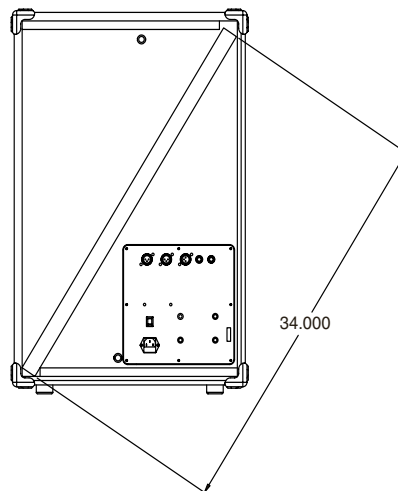

Dimension Drawings

USA 12000 Portland Ave South, Burnsville, MN 55337, Phone: 952-884-4051, Fax: 952-884-0043
Canada 705 Progress Avenue, Unit 46, Scarborough, Ontario, Canada, M1H2X1, Phone: 416-431-4975, 800-881-1685, Fax: 416-431-4588
Germany Hirschberger Ring 45, D94315, Straubing, Germany, Phone: +49 9421-706 0, Fax: +49 9421-706 287
France Parc de Courcerin, Allée Lech Walesa, Lognes, 77185 Marne la Vallée, France, Phone: +33 1 6480-0090, Fax: +33 1 6480-4538
Australia Unit 23, Block C, Slough Business Park, Slough Avenue, Silverwater, N.S.W. 2128, Australia, Phone: +61 2-9648-3455, Fax: +61 2-9648-5585
Hong Kong Unit E & F, 21/F, Luk Hop Industrial Bldg., 8 Luk Hop St., San PO Kong, Kowloon, Hong Kong, Phone: +852-2351-3628, Fax: +852-2351-3329
Japan 5-3-8 Funabashi, Setagaya-ku, Tokyo, 156-0055 Japan, Phone: +81 3-5316-5020, Fax: +81 3-5316-5031
Singapore 3015A Ubi Rd 1, 05-10, Kampong Ubi Industrial Estate, Singapore 408705, Phone: +65-746-8760, Fax: +65-746-1206
Mexico Av. Parque Chapultepec #66-201, Col. El Parque Edo. De Mexico 53390, Mexico, Phone: +52 5358-5434, Fax: +52 5358-5588
UK 4, The Willows Centre, Willow Lane, Mitcham, Surrey CR4 4NX, UK, Phone: +44 181 640 9600, Fax: +44 181 646 7084
Africa/Mid-East Hirschberger Ring 45, D94315, Straubing, Germany, Phone: +49 9421-706 0, Fax: 49 9421-706 287
Latin America 12000 Portland Ave South, Burnsville, MN 55337, Phone: 952-887-7491, Fax: 952-887-9212

www.electrovoice.com

© Telex Communications, Inc. 08/2001
Part Number 38109-995 RevA

Electro-Voice®

U.S.A. and Canada only.

For customer orders, contact the Customer Service department at
800/392-3497 Fax: 800/955-6831

For warranty repair or service information, contact the Service
Repair department at 800/685-2606

For technical assistance, contact Technical Support at 866/78AUDIO
Specifications subject to change without notice.