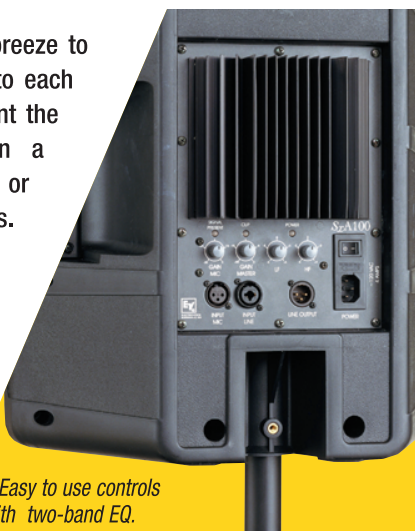

Sound big, travel light.

If you need clear, full, powerful sound reinforcement—without a truckload of amps and loudspeakers—direct your ears toward Electro-Voice® SxA100 powered loudspeakers and SxA180 powered subwoofers. This dynamic duo fills a wide range of sound reinforcement applications with superb EV® pro-quality sound in a compact, lightweight, easy-to-setup package.

Simplified setup

SxA100 and SxA180 are a breeze to set up. Hardware is built into each enclosure and lets you mount the SxA100 full-range box on a pole above the SxA180 sub, or on regular speaker stands. The SxA100 can mix two mic/line level inputs, with a two-band EQ, and has a line level out for daisy-chaining speakers. The SxA180 sub features XLR in and through connectors, and a high-pass output for feeding the SxA100.

*Easy to use controls
with two-band EQ.*

Lots of applications

Because the SxA100 and SxA180 can go just about anywhere, they're used for just about every application you can think of:

- bands in small clubs
- acoustic acts in coffee houses
- mobile DJs
- business presentations
- churches
- sound system rentals
- and much more.

The SxA series also complements bigger sound systems to plug holes in coverage, provide sidefill, monitoring, and serve as a rehearsal system for bands. Whenever you need a big sound while traveling light, take along SxA100 and SxA180. For more information, call **800-667-3968**, or visit www.electrovoice.com.

**Step Up To
ElectroVoice®**

Telex Communications, Inc.
12000 Portland Avenue South
Burnsville, Minnesota 55337
p: 952.884.4051
f: 952.884.0043
www.telex.com

©2001 Telex Communications, Inc.