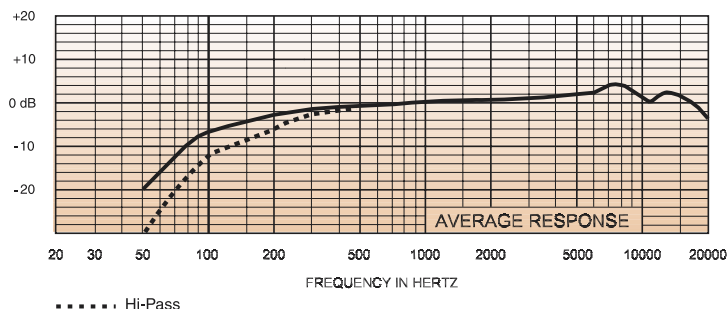

PolarChoice™

MULTI-PATTERN PODIUM MICROPHONE SPECIFICATIONS

INTRODUCING THE POLARCHOICE PLUS™

Technical Specifications:

Generation Element:

Dual condenser, back electret

Frequency Response:

50 Hz to 20,000 Hz (see chart)

Polar Patterns: (see chart)

Omnidirectional, Cardioid, Supercardioid, Hypercardioid

Sensitivity:

Open Circuit Voltage, 1 kHz: 5.6mV/Pascal

Clipping Level (1% THD):

>135 dB SPL

Equivalent Noise:

<26 dB SPL "A" weighted
(0 dB=20 micropascals)

Dynamic Range:

>109 dB

Output Impedance, 1 kHz:

200 ohms

Power Requirements:

Phantom, 12 - 52 VDC

Current Consumption:

< 8 mA with P12 supply

Polarity:

Pin 2 positive, referenced to pin 3, with positive pressure on the diaphragm

Accessories Furnished:

All versions of PolarChoice ship with the Shock Mount Kits and EV's *Multiport™* windscreen.

Optional Accessories:

FMK flange-mount kit, CPSM shock-mount kit

Color:

Nonreflecting black

Ordering Information

XLR Version

PC-12/XLR 12" gooseneck length
PC-18/XLR 18" gooseneck length

Flange-mount Version

PC-12/FL 12" gooseneck length
PC-18/FL 18" gooseneck length

PolarChoice Plus Version

PC Plus-12 12" gooseneck length
PC Plus-18 18" gooseneck length

For information call 1-800-392-3497
www.electrovoice.com

AMERICA:

EUROPE:

Germany: Telex EVI Audio GmbH. Hirschberger Ring 45, D 94315, Straubing, Germany, Phone: +49 9421-706 0, Fax: +49 9421-706 265
France: EVI Audio France S.A. Parc de Courcerin, Allée Lech Walesa, F 77185 Lognes, France, Phone: +33 1-6480-0090, Fax: +33 1-6006-5103
UK: Telex Communications Ltd. 4, The Willows Centre, Willow Lane, Mitcham, Surrey CR4 4NX, UK, Phone: +44 208 646 7114, Fax: +44 208 640 7583

Africa & Middle-East:

Telex EVI Audio GmbH. Hirschberger Ring 45, D 94315, Straubing, Germany, Phone: +49 9421-706 0, Fax: +49 9421-706 265

ASIA & PACIFIC RIM: