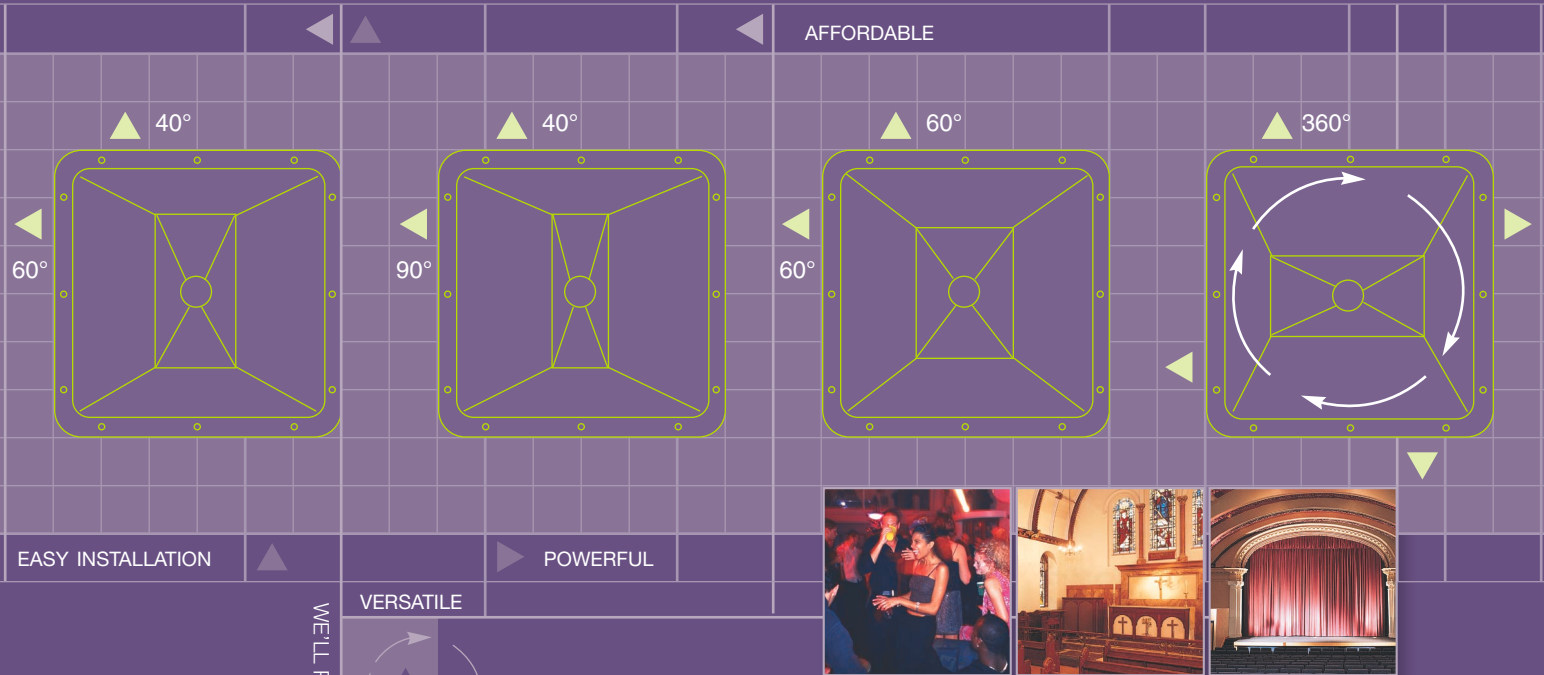

NEW ANGLES ON INSTALLED SOUND

EASY INSTALLATION

AFFORDABLE

POWERFUL

VERSATILE

WE'LL POINT YOU IN THE RIGHT DIRECTION.