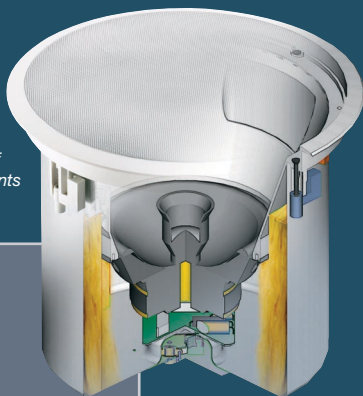

There is only one ceiling speaker exclusively designed to deliver clear,

focused sound to the listener in environments like this...

The **EVID C8.2HC** High Ceiling Speaker System

**EVID™**

**EVID C8.2 HC** — The Exclusive "Pattern Control" Solution

*The EVID C8.2HC is one of a family of EVID ceiling speaker systems for a wide variety of listening environments*

The EVID C8.2HC is ideal for high ceiling and reverberant "problem" listening spaces like school gymnasiums, airports, shopping centers, etc. Its exclusive wave-guide coupled 8" driver (patent applied for) provides for excellent intelligibility and definition. Great coverage control down to 1000 Hz. No other ceiling speaker system provides the combination of excellent pattern control, wide bandwidth, high power handling and compact design like the C8.2HC. Features a secure 5 point mounting system which makes installations fast and easy. Comes complete with mounting support ring and tile rails. No additional accessories needed for most installations.