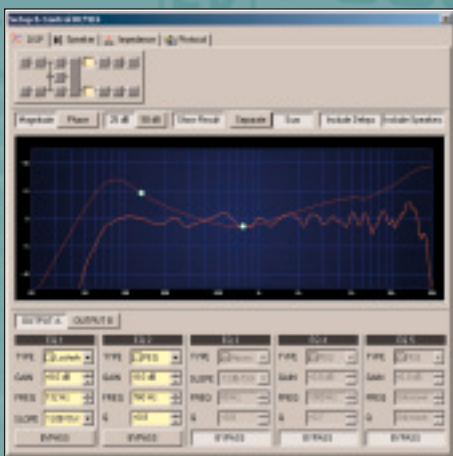

For more information or a demonstration call
1.800.392.3497 or visit www.electrovoice.com.