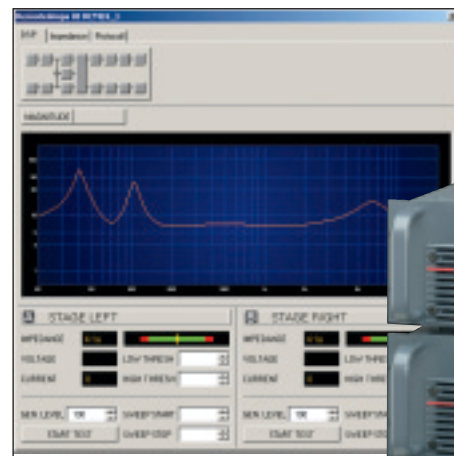

For more information or a demonstration call
1.800.392.3497 or visit www.electrovoice.com.