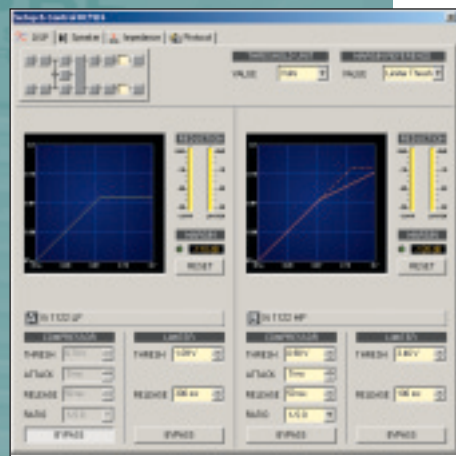

For more information or a demonstration call
1.800.392.3497 or visit www.electrovoice.com.