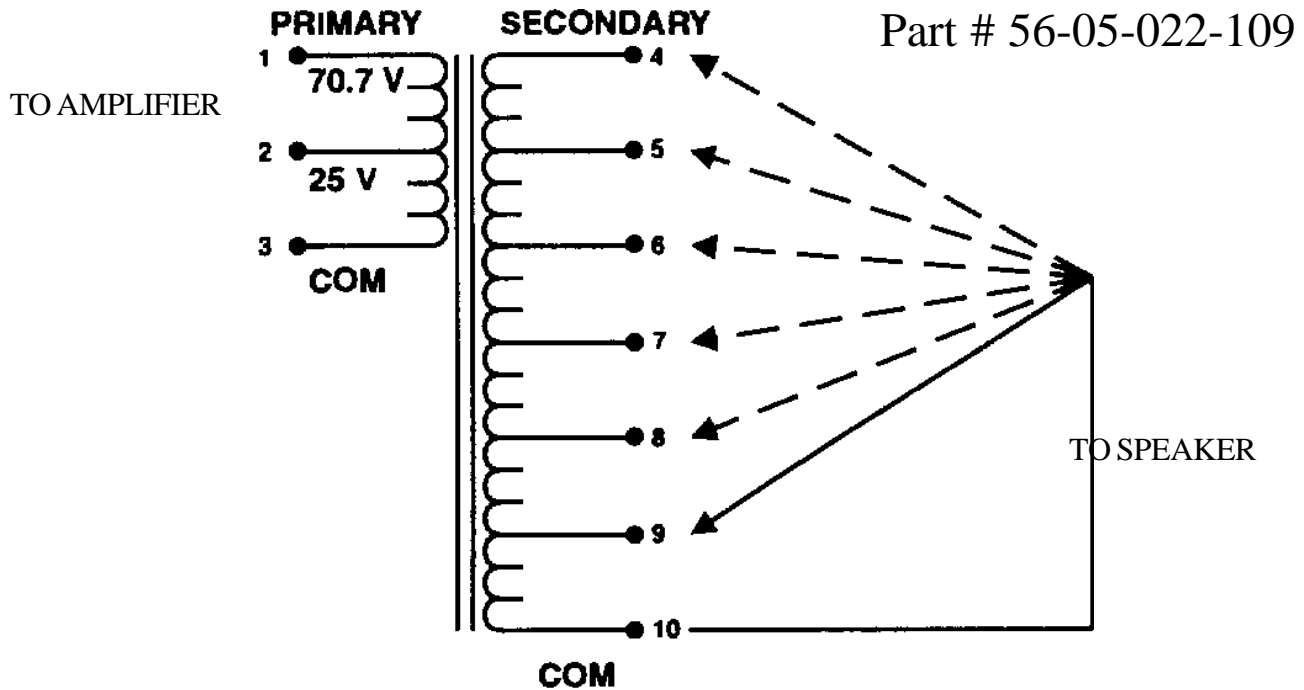

Wiring Instructions For 7110-XC Add-On 70V Transformer Part

Transformer Wiring

	Wire Color	Function
Primary	Black	70.7-V speaker system
	Red	25-V speaker system
	White	Common for spkr system
Secondary	Purple	30-watt power tap
	Blue	15-watt power tap
	Green	10-watt power tap
	Orange	5-watt power tap
	Brown	2.5-watt power tap
	Yellow	1.25-watt power tap
	Gray	Common for transformer

TABLE II— Line Transformer

The customer will need to open the driver and wire it, it will physically fit inside the 7110-XC housing.