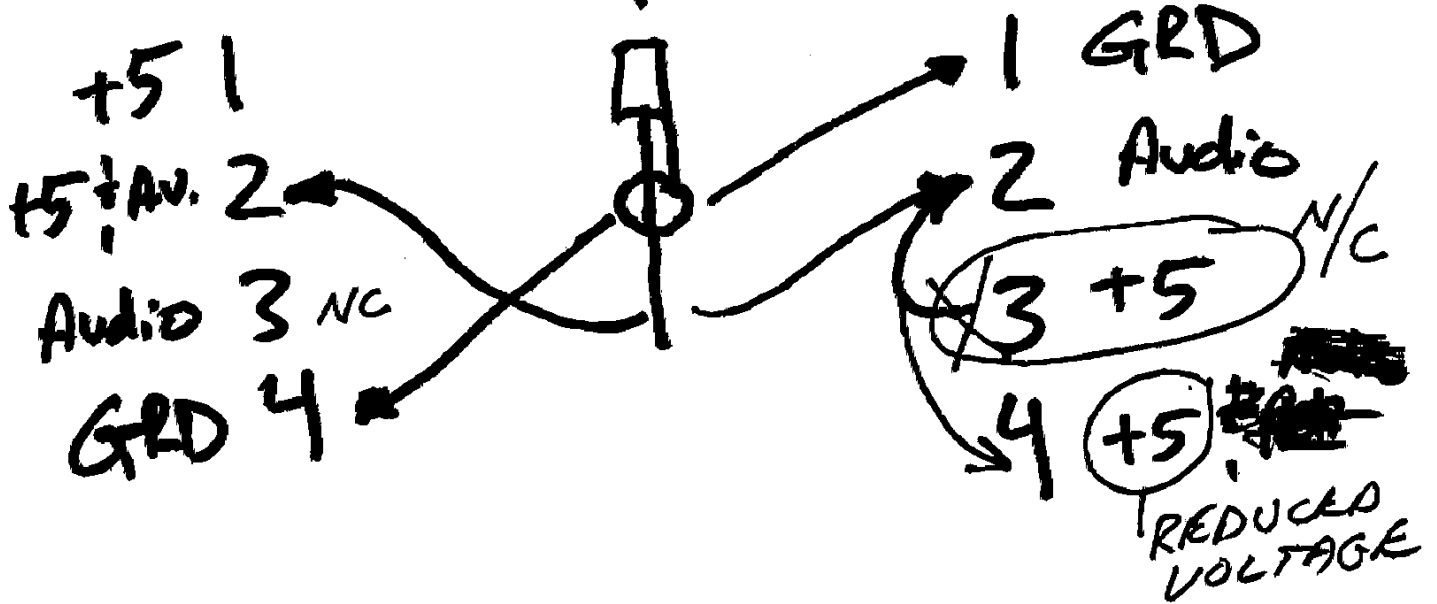

EV (old) - TAYF To Telex
MS2000 wiring
MS2500

Two-wire mics

Three wire mics

ATTN: JEFF