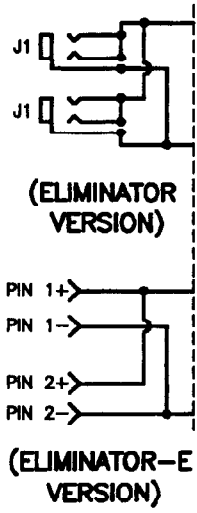

SCHEMATIC DIAGRAM