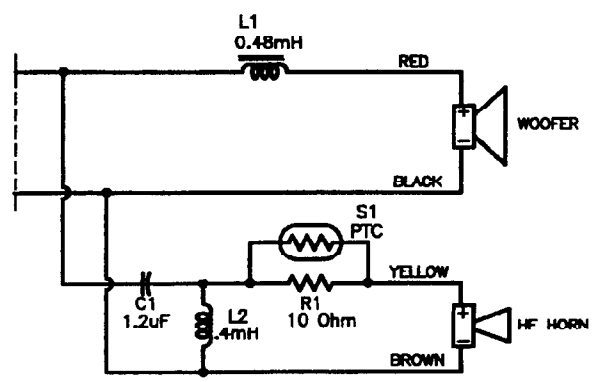

SCHEMATIC DIAGRAM