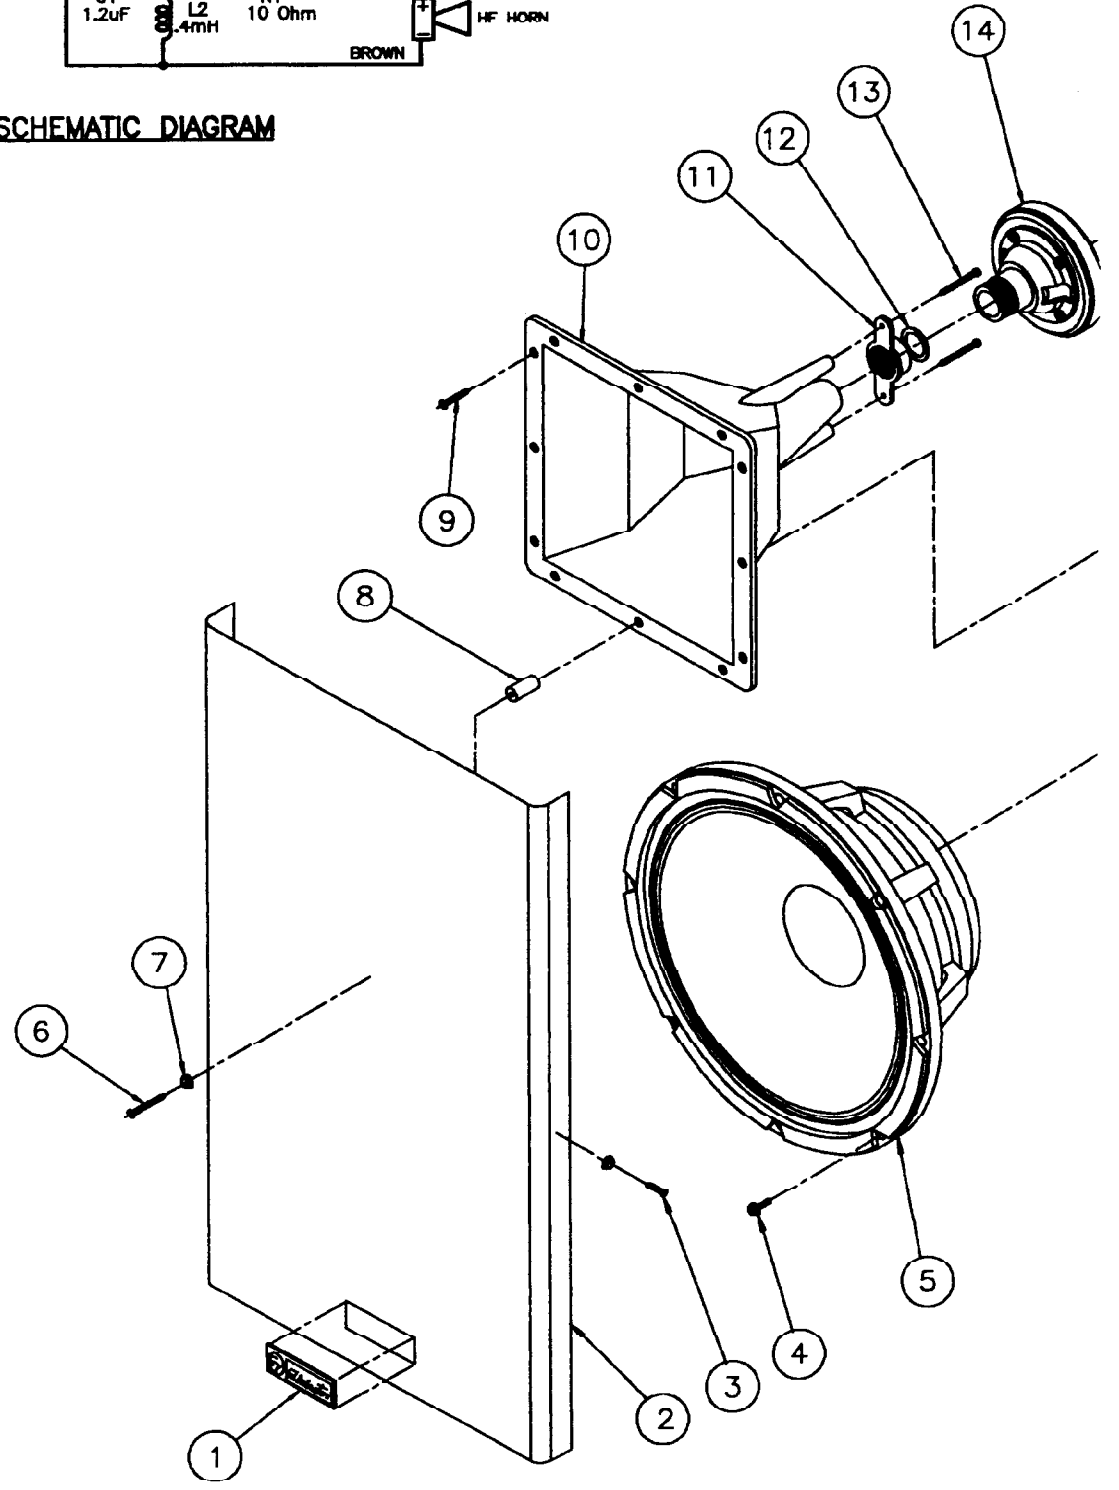

PARTS LIST

QUANTITIES SHOWN ARE FOR ONE COMPLETE UNIT

ITEM	PART NO.	QTY.	DESCRIPTION
1	49155	1	NAMEPLATE, ELIMINATOR
2	74039	1	GRILLE
3	63075 CP	14	SCREW, #8-15 x 3/4 IN. LG., OVL HD. XREC. TYPE A. BLK ZINC
4	63179 CP	4	SCREW, 1/4-20 x 1 1/2 IN. LG., SKT HD, CAP
5	815-3182	1	LOUDSPEAKER, 15"
6	63272 CP	1	SCREW, #8-15 x 1 1/2 IN. LG., OVL HD, XREC, WOOD
7	38768	11	WASHER, #8 C'SUNK, BLK. NYLON
8	20543	1	SPACER, STAND-OFF
9	62978 CP	11	SCREW, #10-16 x 1 IN. LG., OVAL HD., XREC., STL., BLK. ZINC
10	73155	1	HORN, HP64M, INJ MOLED, 60 x 40
11	20548 A	1	FLANGE, DRIVER MOUNTING
12	38701	1	GASKET, 1.3 x .94 x 1/16 THK.
13	63282 CP	2	SCREW, #10-16 x 2 IN. LG., PAN HD., PHLPS, HI-LO
14	833-0990	1	DRIVER
15	74042	2	GUARD, CORNER, FRONT, LEFT TOP, BOTTOM RIGHT
16	74043	2	GUARD, CORNER, FRONT, RIGHT TOP, BOTTOM LEFT
17	85223	1	ENCLOSURE S/A
18	63054 CP	32	SCREW, #8-15 x 5/8 LG., PAN HD., XREC., BLK ZINC
19	74044	4	GUARD, CORNER, REAR
20	85235	1	CROSSOVER S/A, ELIMINATOR (INCLUDES ITEM 21)
21	85235-J1	2	PHONE JACK, 1/4" ENCLOSED
22	85252	1	CROSSOVER S/A, ELIMINATOR-E (INCLUDES ITEM 23)
23	17305	2	CONNECTOR, NEUTRIK NL4MP-R
24	74040	2	INSERT, HAND HOLE
25	28261	4	FOOT, RUBBER
26	63035 CP	4	SCREW, #10-16 x 1 IN. LG., PAN HD. XREC., STL., BLK. ZINC
27	73922	2	HANDLE BOX, INJ MOLED
28	63116 CP	8	SCREW, #8-15 x 1" LG, TRUSS HD, XREC., WOOD
29	73326	1	MOUNT, STAND, PENN FAB # M1551, BLK
30	63340 CP	4	SCREW, #10-24 x 1 IN. LG., OVL HD., XREC, STL, BLK. ZINC
CROSSOVER ITEM NO.'S			
C1	85235/85252-C1	1	CAPACITOR, 1.2 uF, 150 VOLT, 4.0 AMP, POLYESTER
L1	85235/85252-L1	1	INDUCTOR, 0.48 mH, DCR 0.6 OHMS, IRON CORE 16 GA.
L2	85235/85252-L2	1	INDUCTOR, 0.4 mH, DCR 1.3 OHMS, AIR CORE
R1	85235/85252-R1	1	RESISTOR, 10 Ohm, 20 WATT
S1	56232	1	POLYSWITCH, RAYCHEM RXE 075