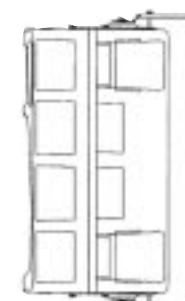

MB 200 UMH shown with TC-02 and eyebolt.

Sx 500 +

Horizontal Cluster 140° (2 systems)

2 x MB 500 + 1 x MB 600 necessary

Horizontal Cluster 210° (3 systems)

3 x MB 500 + 2 x MB 600 necessary

Vertical Cluster

2 x MB 500 necessary

Wall-mount

1 x MB 500 necessary

Sx-Series™ hardware-overview:

Sx 80	Sx 80 SM	Stand mount	black
	Sx 80 MBB	U-bracket	black
	Sx 80 MBW	U-bracket	white
	MB 80 UMH*	Unique U-bracket	black
Sx 100	MB 200 B	U-bracket	black
Sx 300	MB 200 UMH*	Unique U-bracket	black
Sx 325	MB 200 W	U-bracket	white
Sb 121	MB 300 B	Array-kit (2 plates)	black
	MB 300 W	Array-kit (2 plates)	white
Sx 500 +	MB 500	U-bracket	black
	MB 600	Array-kit	black

... * UMH-brackets fit on RMA, TMA, TC-02.

Note: All mounting hardware comes with a detailed instruction leaflet.