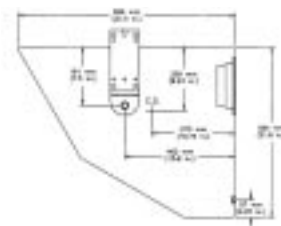

Set = 4 pieces

Load capacity: 22.3 KN any direction
Material: Malleable cast iron zinc plated

Note: All flying hardware comes with a detailed instruction leaflet.

Mounting hardware

EVI-12 Ceiling mount

EVI-12MBB black
EVI-12MBW white