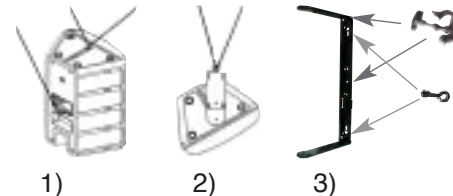

Note: One 3/8"-16-thread forged steel eyebolt is included. A second is necessary!

FRi 122/152/181

4 Eyebolts comes with each system

FRX Systems

(except FRX 122)

See Xi-Series™ (Xi-DSK)

Sx 80

MB 80 UMH

+ Eyebolt
or TC-02 Trussclamp

Security advice:
Do not screw eyebolts direct into M6 thread!

Sx 100/300/325

Sb 121

- 1) MB 100
- 2) MB 100 + MB 200
- 3) MB 200 UMH + TC-02 or eyebolt

Security advice:
When flown by 90° (figure 2) don't use eyebolts only!

Sx 500 +

MB 700 - Kit contains:

- 3 lifting eyebolts
- 1 mounting plate
- 1 pull-up mounting plate

Security advice:
Do not screw MB 100 direct into M8 thread!

Rx Series

(Except Rx 118 S and Rx 215 S)

Rx Rigging Kit contains:

- 2 Tracks
- 2 Double studs
- 1 Single stud
- 1 Single stud plate

Rx 112 horizontal and vertical
Rx 115 horizontal and vertical
Rx 212 vertical only
Rx 218 vertical only

Xi-Series™

(Except Xi-1082)

Xi -DSK (Double stud kit):