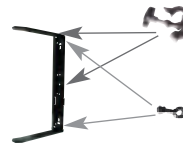

Note: One 3/8"-16-thread forged steel eyebolt is included. A second is necessary!

FRi 122/152/181

4 Eyebolts comes with each system

FRX Systems

(except FRX 122)

See Xi-Series™ (Xi-DSK)

Sx 80

MB 80 UMH

+ Eyebolt
or TC-02 Trussclamp

Security advice:
Do not screw eyebolts direct into M6 thread!

Sx 100/300/325

Sb 121

- 1) MB 100
- 2) MB 100 + MB 200
- 3) MB 200 UMH + TC-02 or eyebolt

Security advice:
When flown by 90° (figure 2) don't use eyebolts only!

Sx 500 +

MB 700 - Kit contains:

- 3 lifting eyebolts
- 1 mounting plate
- 1 pull-up mounting plate

Security advice:
Do not screw MB 100 direct into M8 thread!

Rx Series

(Except Rx 118 S and Rx 215 S)

Rx Rigging Kit contains: