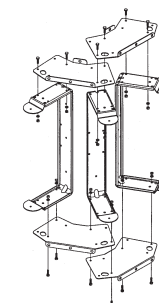

Horizontal Cluster 180° (3 systems)

3 x MB 200 + 2 x MB 300 necessary