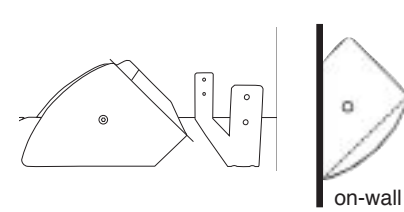

EVI-15 Ceiling mount

EVI-15MBB black
EVI-15MBW white

EVI-28 Wall or ceiling mount

The radius of action is 140°.

EVI-28MBB black
EVI-28MBW white

EVID 3.2 / 4.2 / 6.2

SAM™ comes with each EVID™ system and includes a hex-key-tool. SAM™ has angle markers to make installation easier.

EVID 12.1

Bracket passed EIA 636 at a safety factor of 8:1. The Bracket for on-wall or corner mounting and a safety eyebolt comes with EVID 12.1.

S-40

Wall, ceiling or stand mount

Note: The thread diameter can be reduced with a standard 5/8-inch screw adapter for different mic stand types.

S-40 MB/B: black
S-40 MB/W: white

FRI-2082

Under balcony or on-wall mount

The 100° x 100° dispersion angle allows one to install FRI-2082 vertically on the wall as well. Mounting bracket comes with FRI-2082.