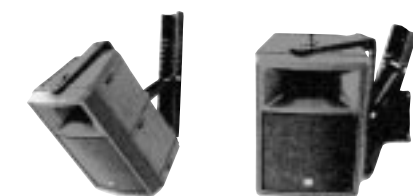

Xi- 1082

Under balcony or on-wall mount

MB-1082: black

Sx 80

Wall or ceiling mount

Sx 80 MBB black
Sx 80 MBW white

For cost effective installation.

Stand mount

Sx 80 SM black

For speakers stands with 35 mm diameter.

Unique Mounting Hardware (UMH)

MB 80 UMH + TMA MB 80 UMH + TMA + RMA

MB 80 UMH: U-bracket fits on Sx 80
RMA (112807): Rotatable mounting kit
TMA (112815): Tilt mount kit (5-45°)
TC-02 (112808): Truss clamp for trusses with 43-50 mm diameter