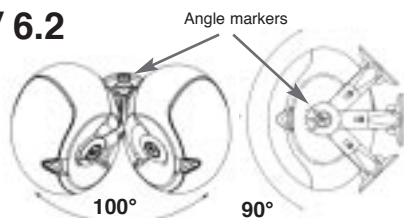

EVI-15 Ceiling mount

EVI-15MBB black
EVI-15MBW white

EVI-28 Wall or ceiling mount

The radius of action is 140°.

EVI-28MBB black
EVI-28MBW white

EVID 3.2 / 4.2 / 6.2

SAM™ comes with each EVID™ system and includes a hex-key-tool. SAM™ has angle markers to make installation easier.

EVID 12.1

Bracket passed EIA 636 at a safety factor of 8:1. The Bracket for on-wall or corner mounting and a safety eyebolt comes with EVID 12.1.

S-40

Wall, ceiling or stand mount

Note: The thread diameter can be reduced with a standard 5/8-inch screw adapter for different mic stand types.