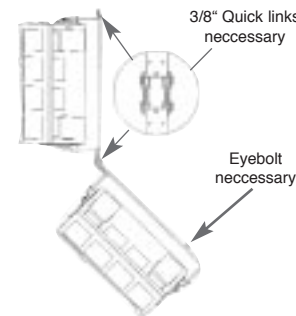

MB 200 UMH shown with TC-02 and eyebolt.

Sx 500 +

Horizontal Cluster 140° (2 systems)

2 x MB 500 + 1 x MB 600 necessary

Horizontal Cluster 210° (3 systems)

3 x MB 500 + 2 x MB 600 necessary

Vertical Cluster