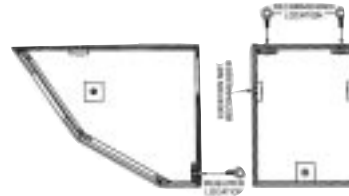

Flying Hardware

Necessary hardware:

EP 920/925/950

EBK-2 (Eyebolt-Kit)

EVI 12/15/28

EBK-1 (Eyebolt-Kit)

EVID 12.1

1 Eyebolt is included.

Note: One 3/8"-16-thread forged steel eyebolt is included. A second is necessary!

FRi 122/152/181

4 Eyebolts comes with each system

FRX Systems

(except FRX 122)

See Xi-Series™ (Xi-DSK)

Sx 80

MB 80 UMH