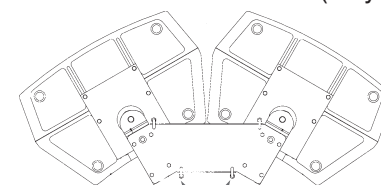

Sx 500 +

Horizontal Cluster 140° (2 systems)

2 x MB 500 + 1 x MB 600 necessary