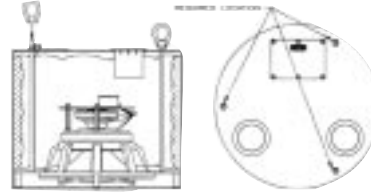

Flying Hardware

Necessary hardware:

EP 920/925/950

EBK-2 (Eyebolt-Kit)

EVI 12/15/28

EBK-1 (Eyebolt-Kit)

EVID 12.1

1 Eyebolt is included.

Note: One 3/8"-16-thread forged steel eyebolt is included. A second is necessary!

FRi 122/152/181

4 Eyebolts comes with each system

FRX Systems

(except FRX 122)

See Xi-Series™ (Xi-DSK)

Sx 80

MB 80 UMH

+ Eyebolt
or TC-02 Trussclamp

Security advice:
Do not screw eyebolts direct into M6 thread!

Sx 100/300/325

Sb 121

- 1) MB 100
- 2) MB 100 + MB 200
- 3) MB 200 UMH + TC-02 or eyebolt

Security advice:
When flown by 90° (figure 2) don't use eyebolts only!

Sx 500 +

MB 700 - Kit contains:

- 3 lifting eyebolts
- 1 mounting plate
- 1 pull-up mounting plate

Security advice:
Do not screw MB 100 direct into M8 thread!

Rx Series

(Except Rx 118 S and Rx 215 S)

Rx Rigging Kit contains: