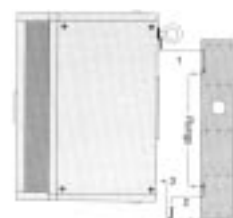

EVID 12.1

Bracket passed EIA 636 at a safety factor of 8:1. The Bracket for on-wall or corner mounting and a safety eyebolt comes with EVID 12.1.