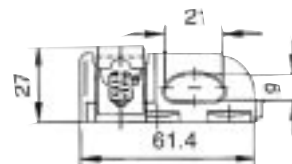

Note: All flying hardware comes with a detailed instruction leaflet.