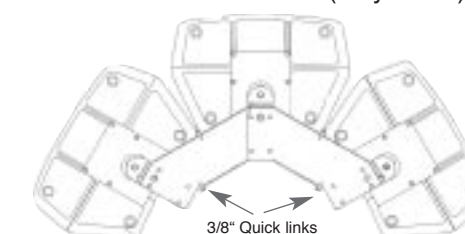

MB 200 UMH shown with TC-02 and eyebolt.

Sx 500 +

Horizontal Cluster 140° (2 systems)

2 x MB 500 + 1 x MB 600 necessary

Horizontal Cluster 210° (3 systems)

3 x MB 500 + 2 x MB 600 necessary

Vertical Cluster