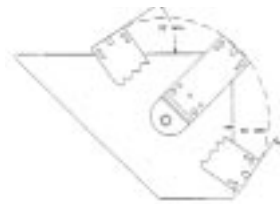

EVI-28 Wall or ceiling mount

The radius of action is 140°.

EVI-28MBB black
EVI-28MBW white

EVID 3.2 / 4.2 / 6.2

SAM™ comes with each EVID™ system and includes a hex-key-tool. SAM™ has angle markers to make installation easier.