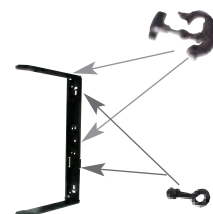

Xi- 1082

Under balcony or on-wall mount

MB-1082: black

Sx 80

Wall or ceiling mount

Sx 80 MBB black
Sx 80 MBW white

For cost effective installation.

Stand mount

Sx 80 SM black

For speakers stands with 35 mm diameter.

Unique Mounting Hardware (UMH)

MB 80 UMH + TMA MB 80 UMH + TMA + RMA

MB 80 UMH: U-bracket fits on Sx 80
RMA (112807): Rotatable mounting kit
TMA (112815): Tilt mount kit (5-45°)
TC-02 (112808): Truss clamp for trusses with 43-50 mm diameter