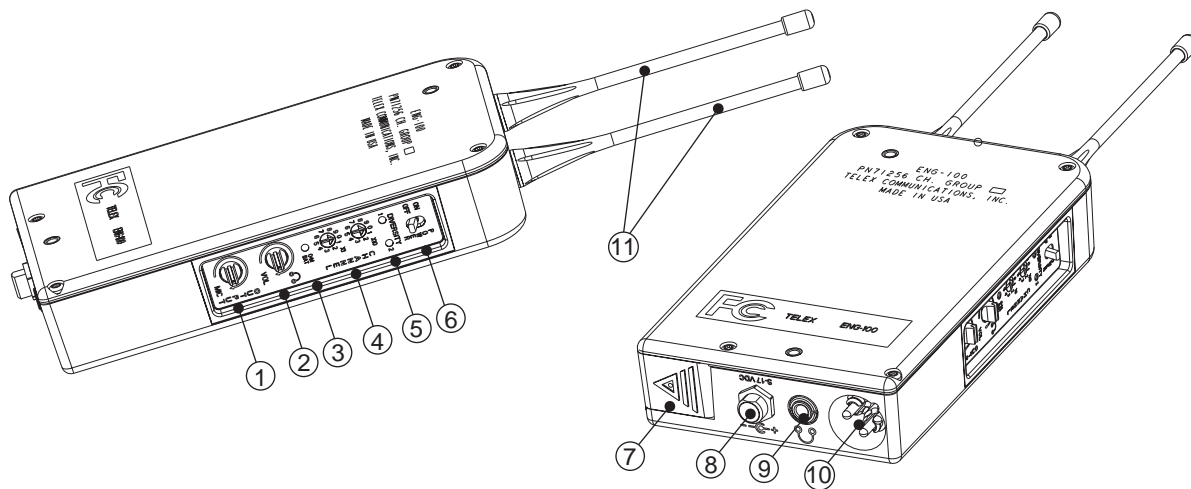

1. Mic output level trimmer 2. Headphone volume 3. On/Low Battery indicator 4. Channel selectors 5. Diversity antenna indicators 6. Power switch	7. Battery compartment 8. External power jack 9. Headphone jack 10. Mic output connector 11. Diversity antennas

SPECIFICATIONS

RF Frequency Range: 668.0 to 746.0 MHZ Channels: 100 (0-99) (within TV Ch. 47/48 or 58/59) R.F. Stability: 0.005% or better Modulation Type: FM, 40 KHz nominal Receiver Type: Single Conversion, 10.7 MHZ I.F. I.F. Bandwidth: 180 KHz at -3db points Image Rejection: 65 dB or better Squelch: Fixed, internal, 31.250 KHz Tone + Amplitude	Audio Output: Mic. Level, -10 to -60 dBV Audio Frequency Response: 50 to 1500 Hz +/- 1 dB Audio Distortion: Less than 2% THD (mic. Output) Receiver Sensitivity: Less Than 1.0 uV for 12 dB SINAD. 0.7 uV Typical Diversity: Phase Diversity, 2 Antennas, attached Input Power: 2 AA Size Alkaline Batteries or 9.0 to 17.0 VDC external FCC: Part 15

Telex®

Telex Communications, Inc.

9600 Aldrich Avenue South • Minneapolis, Minnesota 55420 USA • 612-884-4051

For Fax Communication: USA 612-884-0043 • Canada 416-431-4588 • Singapore 65-746-1206 •
England 44-908-694020