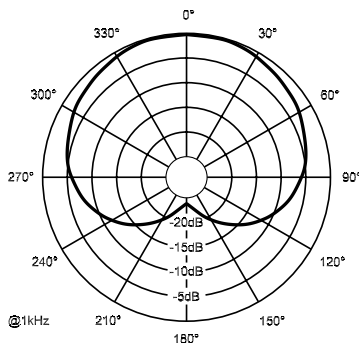

Step up to Electro-Voice®

USA 12000 Portland Ave South, Burnsville, MN 55337, Phone: 952-884-4051, FAX: 952-884-0043
Canada 705 Progress Avenue, Unit 46, Scarborough, Ontario, Canada, M1H2X1, Phone: 416-431-4975, 800-881-1685, FAX: 416-431-4588
Switzerland Kellenstrasse 11, CH-2563 IPSACH, Switzerland, Phone: 41/32-331-6833, FAX: 41/32-331-1221
Germany Hirschberger Ring 45, D94315, Straubing, Germany, Phone: 49 9421-706 392, Fax: 49 9421-706 287
France Parc de Courcerin, Allée Lech Walesa, Lognes, 77185 Marne La Vallée, France, Phone: 33/1-6480-0090, FAX: 33/1-6480-4538
Australia Unit 23, Block C, Slough Business Park, Slough Avenue, Silverwater, N.S.W. 2128, Australia, Phone: 61/2-9648-3455, FAX: 61/2-9648-5585
Hong Kong Unit E & F, 21/F, Luk Hop Industrial Bldg., 8 Luk Hop St., San PO Kong, Kowloon, Hong Kong, Phone: 852-2351-3628, FAX: 852-2351-3329
Japan 2-5-60 Izumi, Suginami-ku, Tokyo, Japan 168, Phone: 81-3-3325-7900, FAX: 81-3-3325-7789
Singapore 3015A Ubi Rd 1, 05-10, Kampong Ubi Industrial Estate, Singapore 408705, Phone: 65-746-8760, FAX: 65-746-1206
Mexico Av. Parque Chapultepec #66-201, Col. El Parque Edo. Mex. 53390, Phone: (52) 5358-5434, FAX: (52) 5358-5588
UK 4, The Willows Centre, Willow Lane, Mitcham, Surrey CR4 4NX, UK, Phone: 44 181 640 9600, FAX: 44 181 646 7084
Africa, Mid-East 12000 Portland Ave South, Burnsville, MN 55337, Phone: 952-887-7424, FAX: 952-887-9212
Latin America 12000 Portland Ave South, Burnsville, MN 55337, Phone: 952-887-7491, FAX: 952-887-9212

U.S.A. and Canada only.

For customer orders, contact the Customer Service department at 800/392-3497 Fax: 800/955-6831

For warranty repair or service information, contact the Service Repair department at 800/685-2606

For technical assistance, contact Technical Support at 800/392-3497

Specifications subject to change without notice.

Designed in the U.S.A. Made in Taiwan.

www.electrovoice.com • Telex Communications, Inc. • www.telex.com

©Telex Communications, Inc. 12/2000 Part Number 38109-896