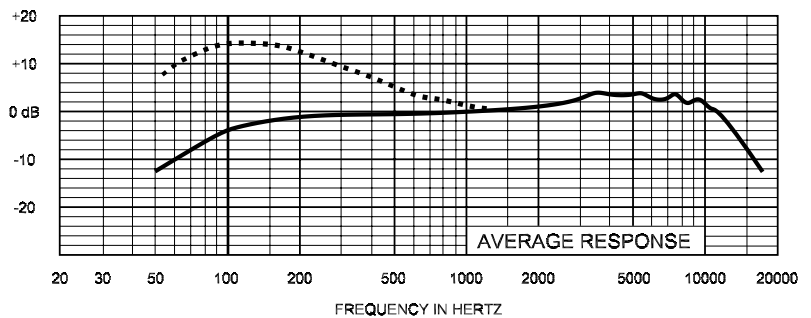

Step up to Electro-Voice®

USA 12000 Portland Ave South, Burnsville, MN 55337, Phone: 952-884-4051, FAX: 952-884-0043
Canada 705 Progress Avenue, Unit 46, Scarborough, Ontario, Canada, M1H2X1, Phone: 416-431-4975, 800-881-1685, FAX: 416-431-4588
Switzerland Kellenstrasse 11, CH-2563 IPSACH, Switzerland, Phone: 41/32-331-6833, FAX: 41/32-331-1221
Germany Hirschberger Ring 45, D94315, Straubing, Germany, Phone: 49 9421-706 392, Fax: 49 9421-706 287
France Parc de Courcerin, Allée Lech Walesa, Lognes, 77185 Marne La Vallée, France, Phone: 33/1-6480-0090, FAX: 33/1-6480-4538
Australia Unit 23, Block C, Slough Business Park, Slough Avenue, Silverwater, N.S.W. 2128, Australia, Phone: 61/2-9648-3455, FAX: 61/2-9648-5585
Hong Kong Unit E & F, 21/F, Luk Hop Industrial Bldg., 8 Luk Hop St., San PO Kong, Kowloon, Hong Kong, Phone: 852-2351-3628, FAX: 852-2351-3329
Japan 2-5-60 Izumi, Suginami-ku, Tokyo, Japan 168, Phone: 81-3-3325-7900, FAX: 81-3-3325-7789
Singapore 3015A Ubi Rd 1, 05-10, Kampong Ubi Industrial Estate, Singapore 408705, Phone: 65-746-8760, FAX: 65-746-1206
Mexico Av. Parque Chapultepec #66-201, Col. El Parque Edo. Mex. 53390, Phone: (52) 5358-5434, FAX: (52) 5358-5588
UK 4, The Willows Centre, Willow Lane, Mitcham, Surrey CR4 4NX, UK, Phone: 44 181 640 9600, FAX: 44 181 646 7084
Africa, Mid-East 12000 Portland Ave South, Burnsville, MN 55337, Phone: 952-887-7424, FAX: 952-887-9212
Latin America 12000 Portland Ave South, Burnsville, MN 55337, Phone: 952-887-7491, FAX: 952-887-9212

U.S.A. and Canada only.

For customer orders, contact the Customer Service department at 800/392-3497 Fax: 800/955-6831

For warranty repair or service information, contact the Service Repair department at 800/685-2606

For technical assistance, contact Technical Support at 800/392-3497

Specifications subject to change without notice.

Designed in the U.S.A. Made in Taiwan.

www.electrovoice.com • Telex Communications, Inc. • www.telex.com

©Telex Communications, Inc. 12/2000 Part Number 38109-896