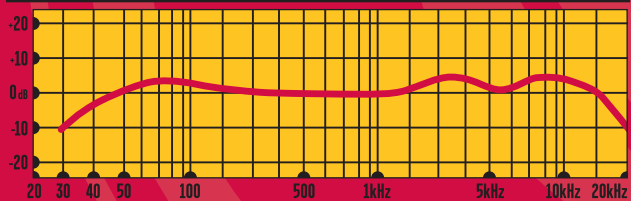

CARDINAL™

PROFESSIONAL CARDIOID CONDENSER MICROPHONE

Classic Styling. Compelling Sound.
The Cardinal takes your music to new heights.

The EV/Blue Cardinal is a cardioid condenser microphone designed to capture the detail of both voice and instrument in live sound or studio applications. Employing Class A, discrete ultra-low noise amplifier circuitry, the Cardinal's smooth and detailed performance is sure to please even the most discerning artists and engineers.

- Pressure gradient cardioid condenser
- Class A discrete, ultra-low noise circuitry
- Unique double swivel-mounted design for ideal positioning
- Innovative design with real cherrywood finish
- Great for vocals or instruments

Cardinal Frequency & Polar Responses

Electro-Voice

©2005 Telex Communications, Inc. • Burnsville, MN USA 55337