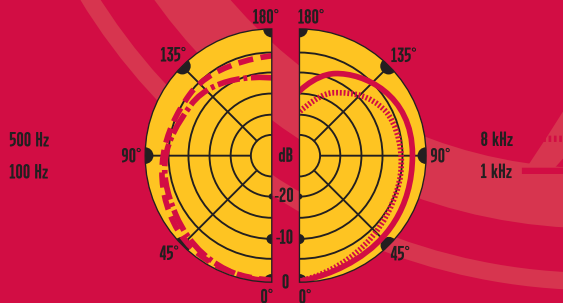

CARDINAL™

PROFESSIONAL CARDIOID CONDENSER MICROPHONE

Classic Styling. Compelling Sound.
The Cardinal takes your music to new heights.

The EV/Blue Cardinal is a cardioid condenser microphone designed to capture the detail of both voice and instrument in live sound or studio applications. Employing Class A, discrete ultra-low noise amplifier circuitry, the Cardinal's smooth and detailed performance is sure to please even the most discerning artists and engineers.

- Pressure gradient cardioid condenser
- Class A discrete, ultra-low noise circuitry
- Unique double swivel-mounted design for ideal positioning
- Innovative design with real cherrywood finish
- Great for vocals or instruments

Cardinal Frequency & Polar Responses

Electro-Voice

©2005 Telex Communications, Inc. • Burnsville, MN USA 55337